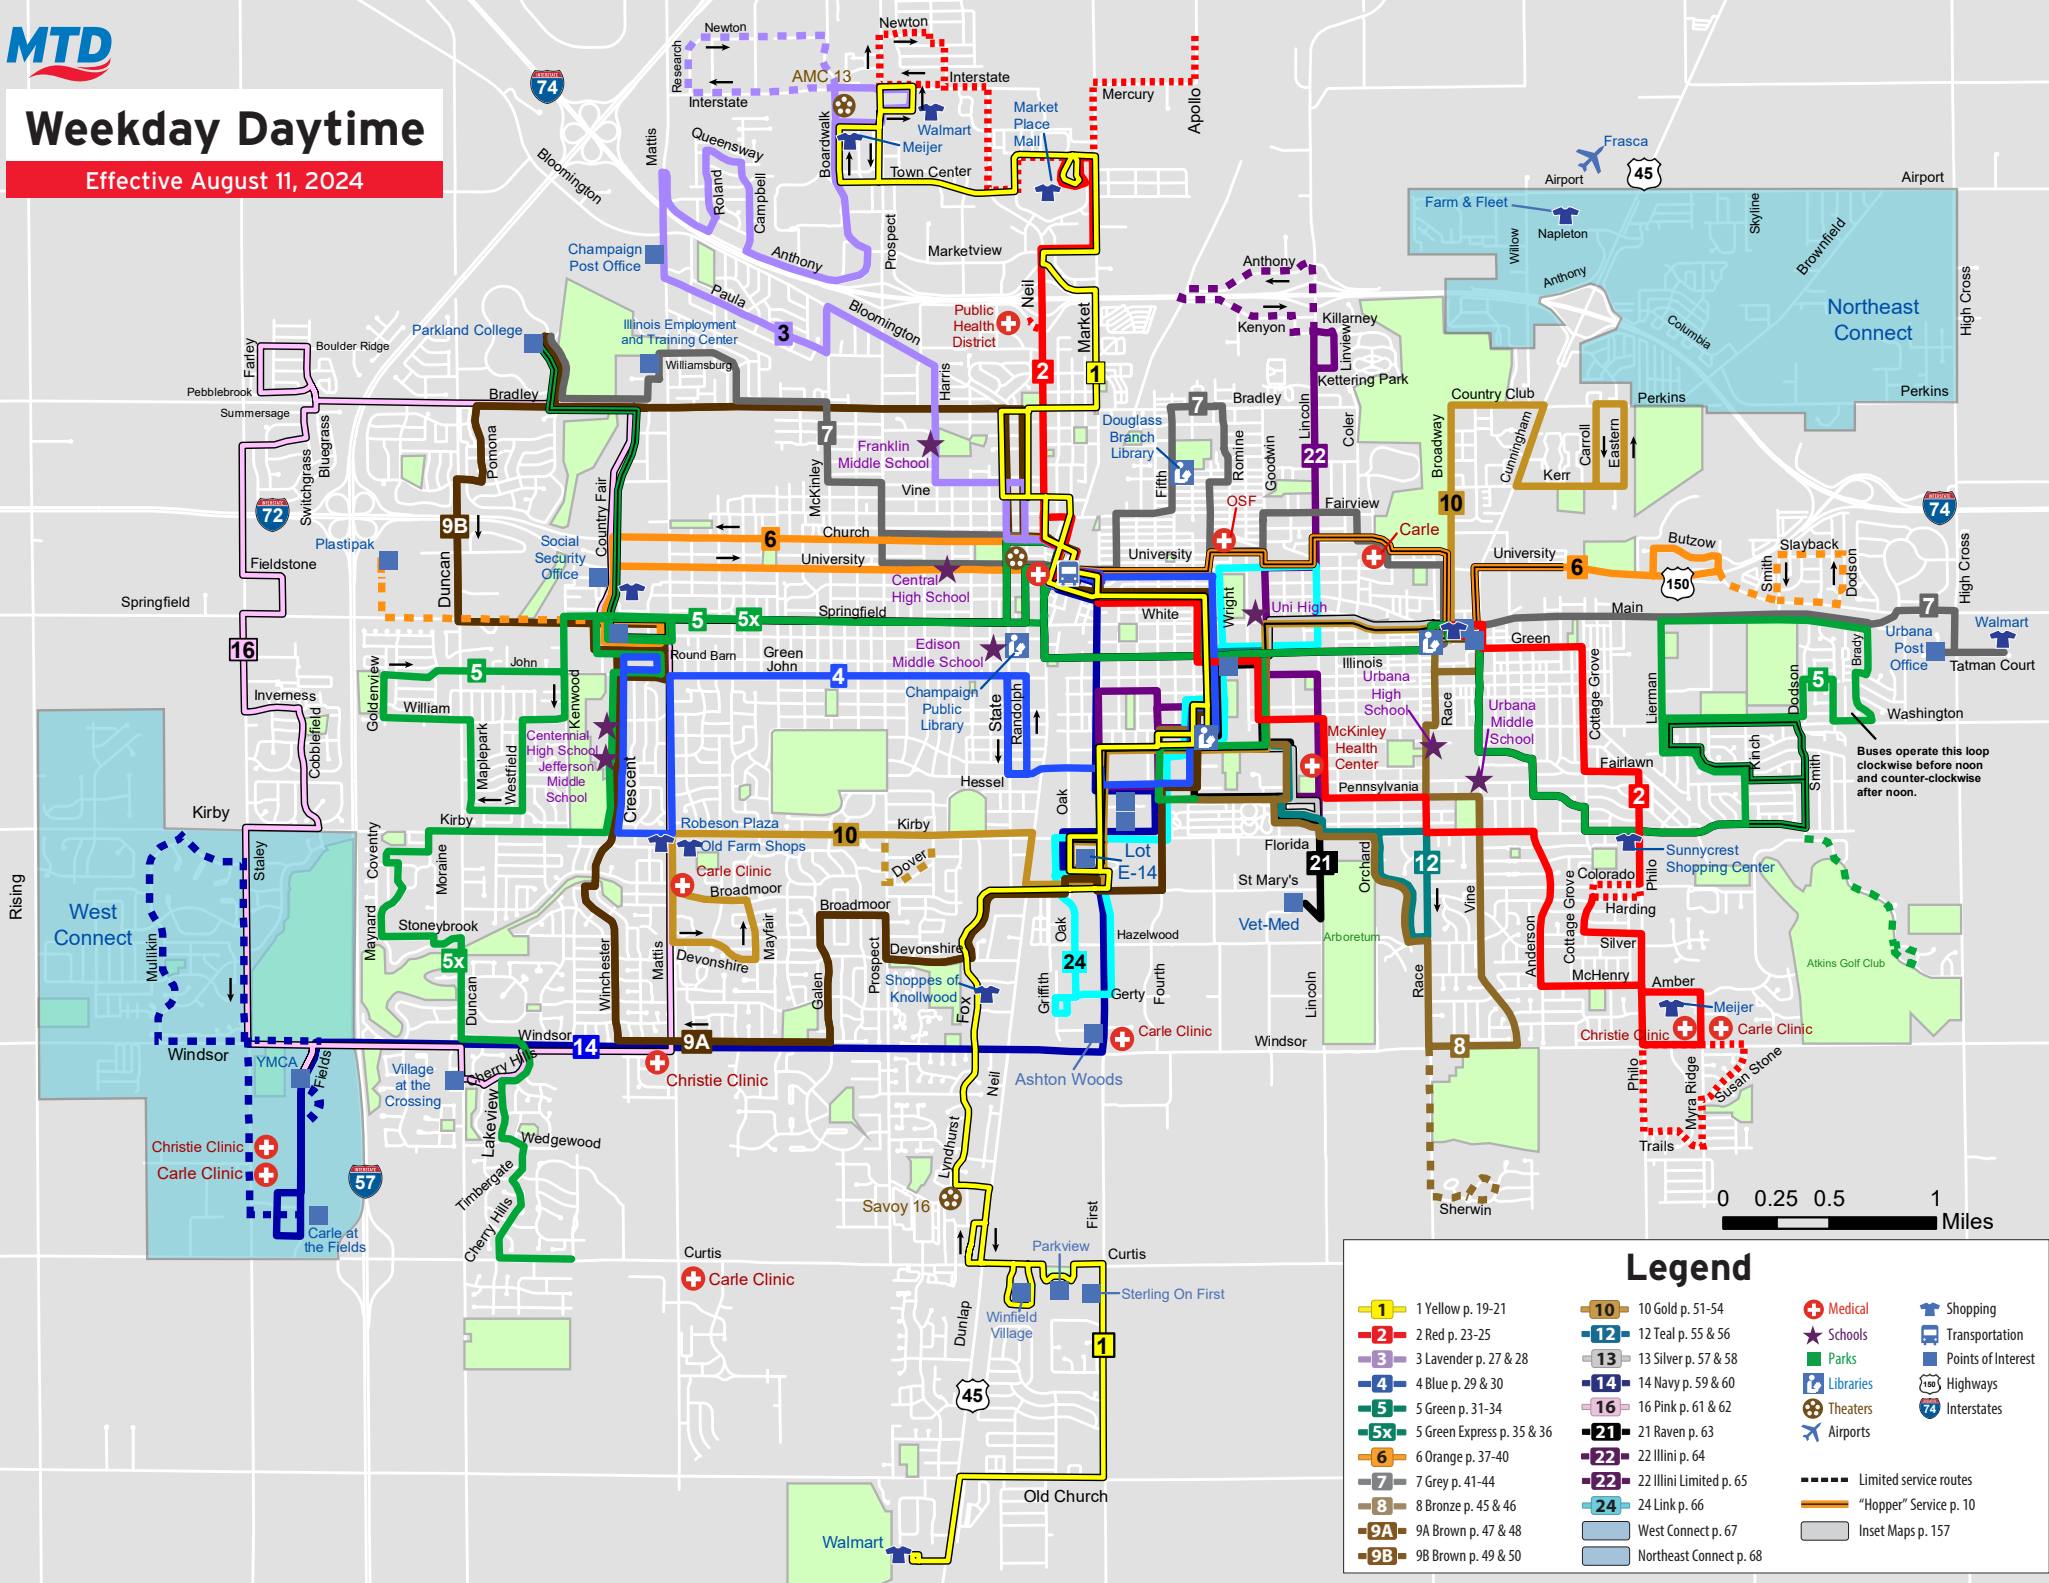

# Weekday Daytime

Effective August 11, 2024

## Legend

- |  |                             |  |                         |  |                        |  |                    |
|--|-----------------------------|--|-------------------------|--|------------------------|--|--------------------|
|  | 1 Yellow p. 19-21           |  | 10 Gold p. 51-54        |  | Medical                |  | Shopping           |
|  | 2 Red p. 23-25              |  | 12 Teal p. 55 & 56      |  | Schools                |  | Transportation     |
|  | 3 Lavender p. 27 & 28       |  | 13 Silver p. 57 & 58    |  | Parks                  |  | Points of Interest |
|  | 4 Blue p. 29 & 30           |  | 14 Navy p. 59 & 60      |  | Libraries              |  | Highways           |
|  | 5 Green p. 31-34            |  | 16 Pink p. 61 & 62      |  | Theaters               |  | Interstates        |
|  | 5x Green Express p. 35 & 36 |  | 21 Raven p. 63          |  | Airports               |  |                    |
|  | 6 Orange p. 37-40           |  | 22 Illini Limited p. 65 |  |                        |  |                    |
|  | 7 Grey p. 41-44             |  | 24 Link p. 66           |  | Limited service routes |  |                    |
|  | 8 Bronze p. 45 & 46         |  | West Connect p. 67      |  | "Hopper" Service p. 10 |  |                    |
|  | 9A Brown p. 47 & 48         |  | Northeast Connect p. 68 |  | Inset Maps p. 157      |  |                    |
|  | 9B Brown p. 49 & 50         |  |                         |  |                        |  |                    |