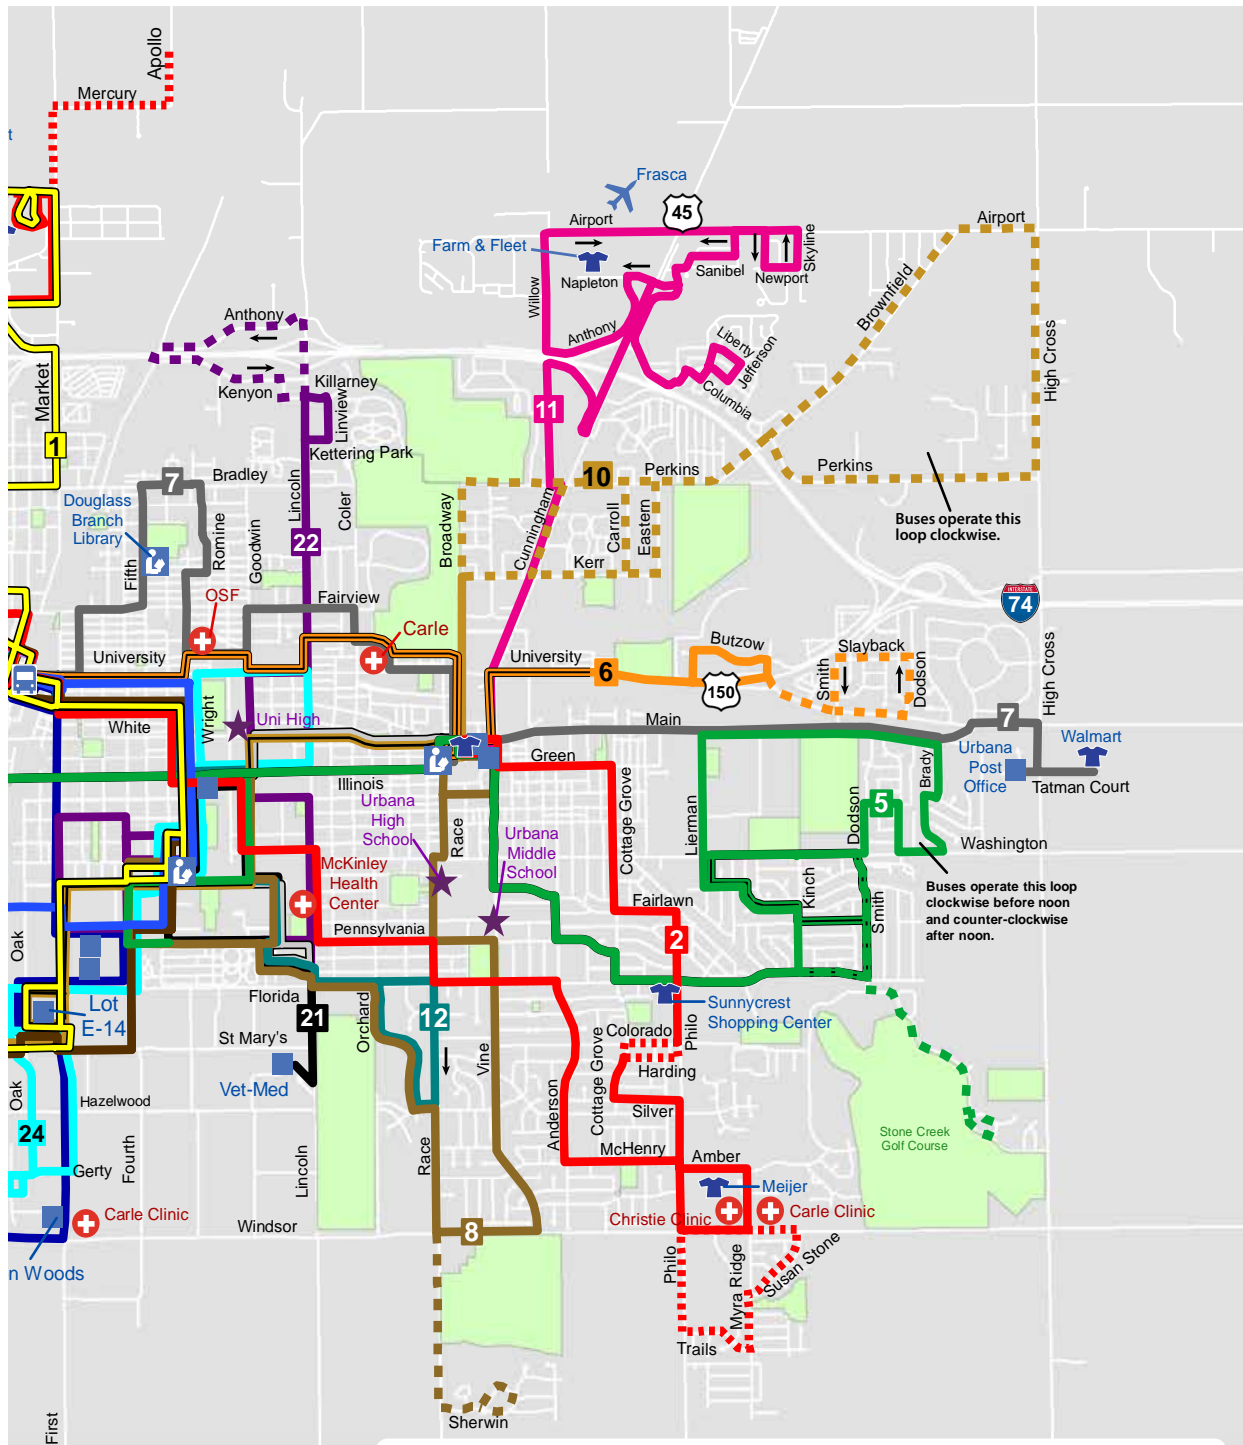

# Weekday Daytime System Map

mtd.org

- Weekday
- Evening
- Saturday
- Sunday

Weekday

Evening

Saturday

Sunday

Buses operate this loop clockwise.

Buses operate this loop clockwise before noon and counter-clockwise after noon.

## Legend

- |                             |                          |                        |                    |
|-----------------------------|--------------------------|------------------------|--------------------|
| 1 Yellow p. 19 & 20         | 10 Gold p. 45-48         | Medical                | Shopping           |
| 2 Red p. 21 & 22            | 11 Ruby p. 49 & 50       | Schools                | Transportation     |
| 3 Lavender p. 23            | 12 Teal p. 51 & 52       | Parks                  | Points of Interest |
| 4 Blue p. 24                | 13 Silver p. 53          | Libraries              | Highways           |
| 5 Green p. 25-28            | 14 Navy p. 54            | Theaters               | Interstates        |
| 5x Green Express p. 29 & 30 | 16 Pink p. 55            | Airports               |                    |
| 6 Orange p. 31-34           | 21 Raven p. 56           | Limited service routes |                    |
| 7 Grey p. 35-38             | 22 Illini p. 57          | "Hopper" Service p. 10 |                    |
| 8 Bronze p. 39 & 40         | 22x Illini Limited p. 58 | Inset Maps p. 141      |                    |
| 9A Brown p. 41 & 42         | 24 Link p. 59            |                        |                    |
| 9B Brown p. 43 & 44         | West Connect p. 60       |                        |                    |