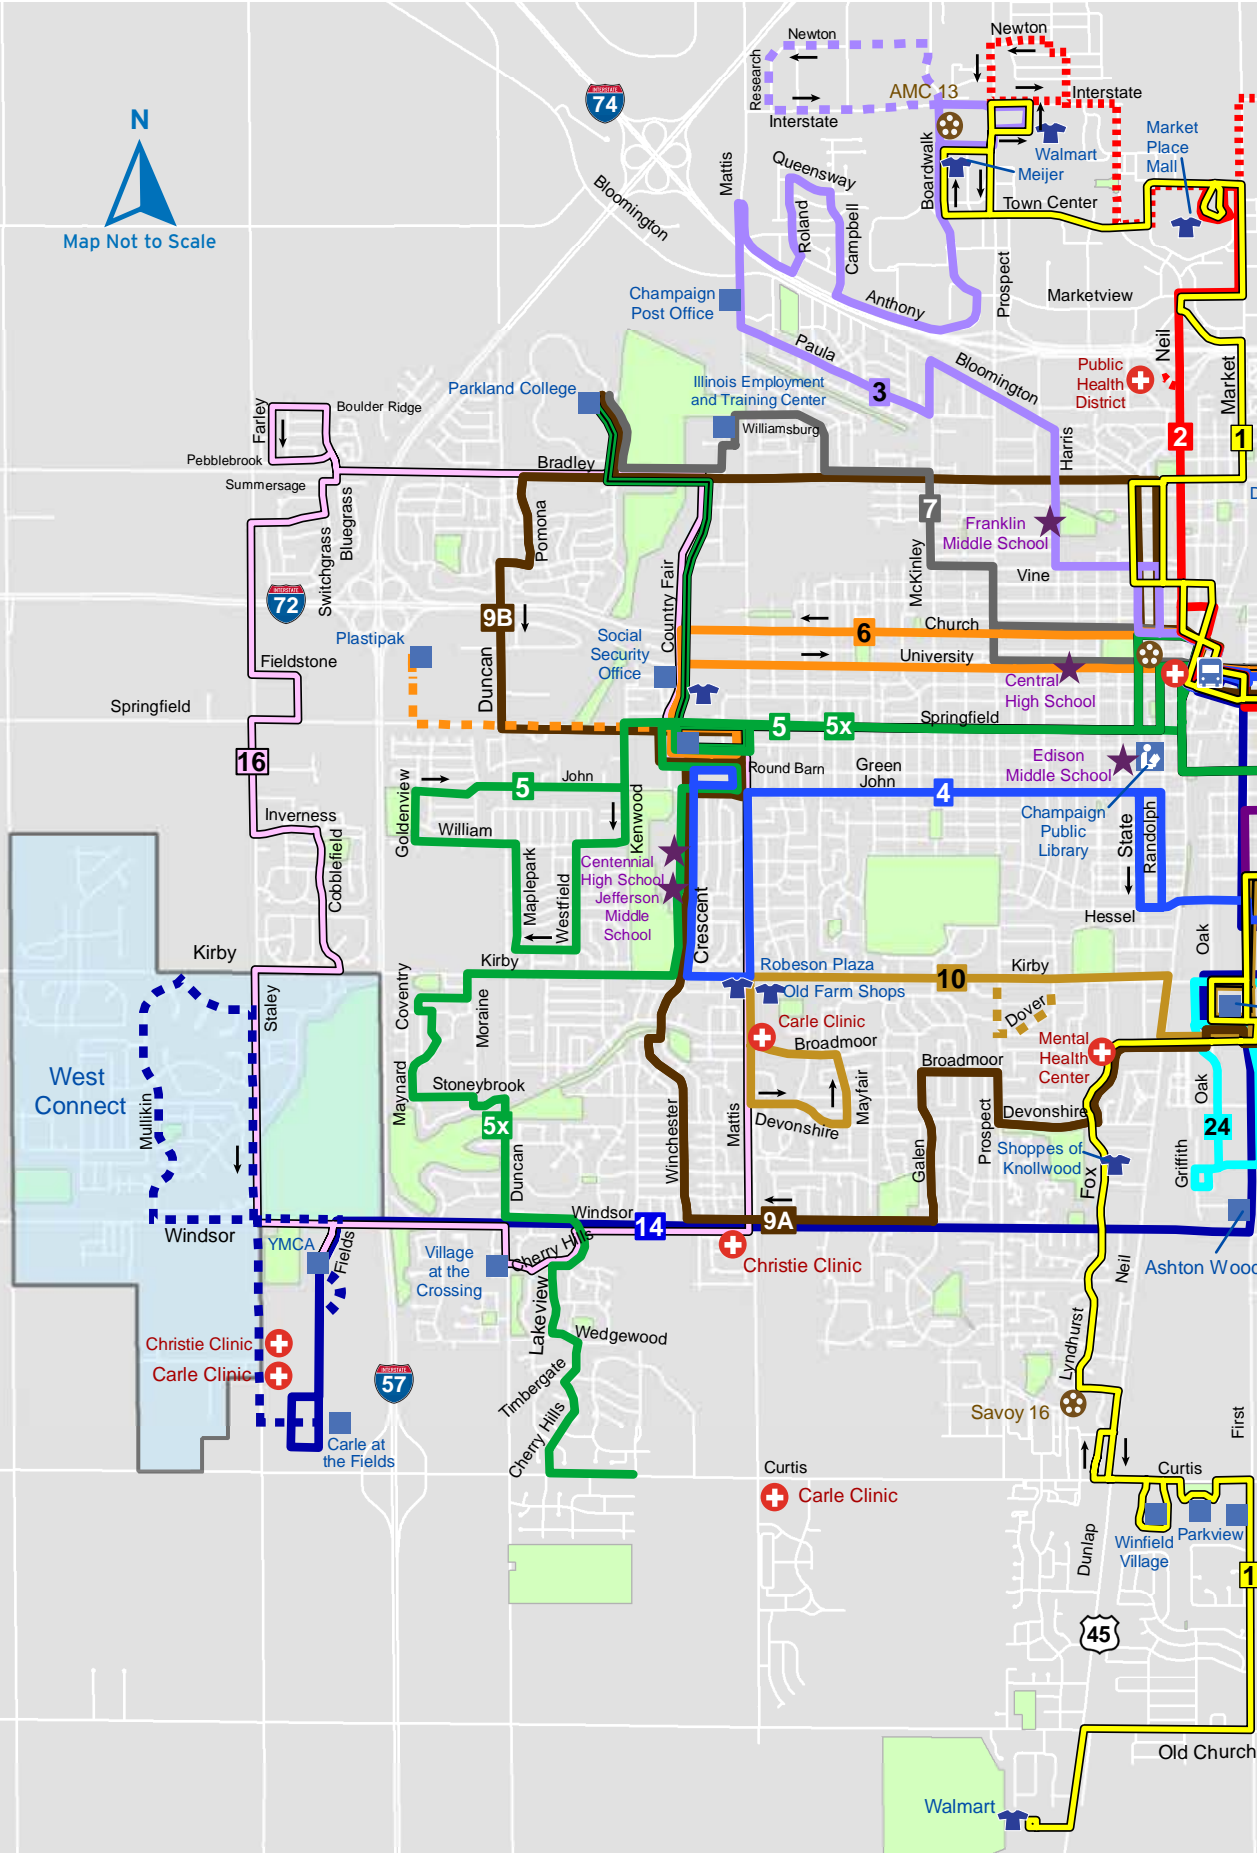

# Weekday Daytime System Map

mtd.org

- Weekday
- Evening
- Saturday
- Sunday

Weekday

Evening

Saturday

Sunday

Buses operate this loop clockwise.

Buses operate this loop clockwise before noon and counter-clockwise after noon.

## Legend

- |                             |                          |                        |                    |
|-----------------------------|--------------------------|------------------------|--------------------|
| 1 Yellow p. 19 & 20         | 10 Gold p. 45-48         | Medical                | Shopping           |
| 2 Red p. 21 & 22            | 11 Ruby p. 49 & 50       | Schools                | Transportation     |
| 3 Lavender p. 23            | 12 Teal p. 51 & 52       | Parks                  | Points of Interest |
| 4 Blue p. 24                | 13 Silver p. 53          | Libraries              | Highways           |
| 5 Green p. 25-28            | 14 Navy p. 54            | Theaters               | Interstates        |
| 5x Green Express p. 29 & 30 | 16 Pink p. 55            | Airports               |                    |
| 6 Orange p. 31-34           | 21 Raven p. 56           | Limited service routes |                    |
| 7 Grey p. 35-38             | 22 Illini p. 57          | "Hopper" Service p. 10 |                    |
| 8 Bronze p. 39 & 40         | 22x Illini Limited p. 58 | Inset Maps p. 141      |                    |
| 9A Brown p. 41 & 42         | 24 Link p. 59            |                        |                    |
| 9B Brown p. 43 & 44         | West Connect p. 60       |                        |                    |