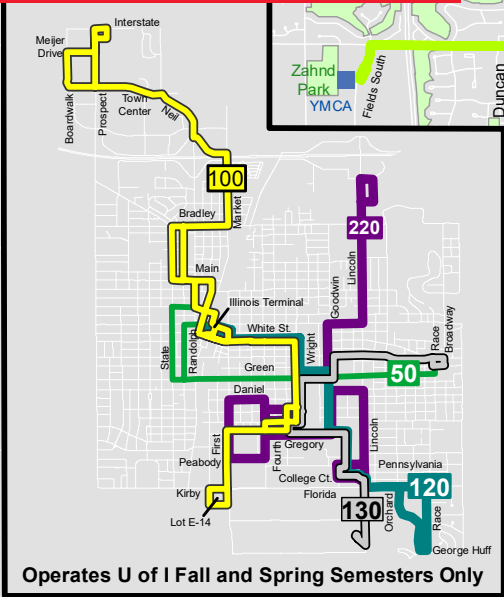

Weekday Evening

Effective August 11, 2024

Weekday Late Night

Effective August 11, 2024

Legend

50 Green p. 75-78	Medical
70 Grey p. 79 & 80	Schools
100 Yellow p. 81-83	Parks
110 Ruby p. 84	Theaters
120 Teal p. 85 & 86	Libraries
130 Silver p. 87 & 88	Shopping
180 Lime p. 89	Transportation
220 Illini p. 90-92	Points of Interest
Limited service routes	Highways
"Hopper" Service p. 10	Interstates