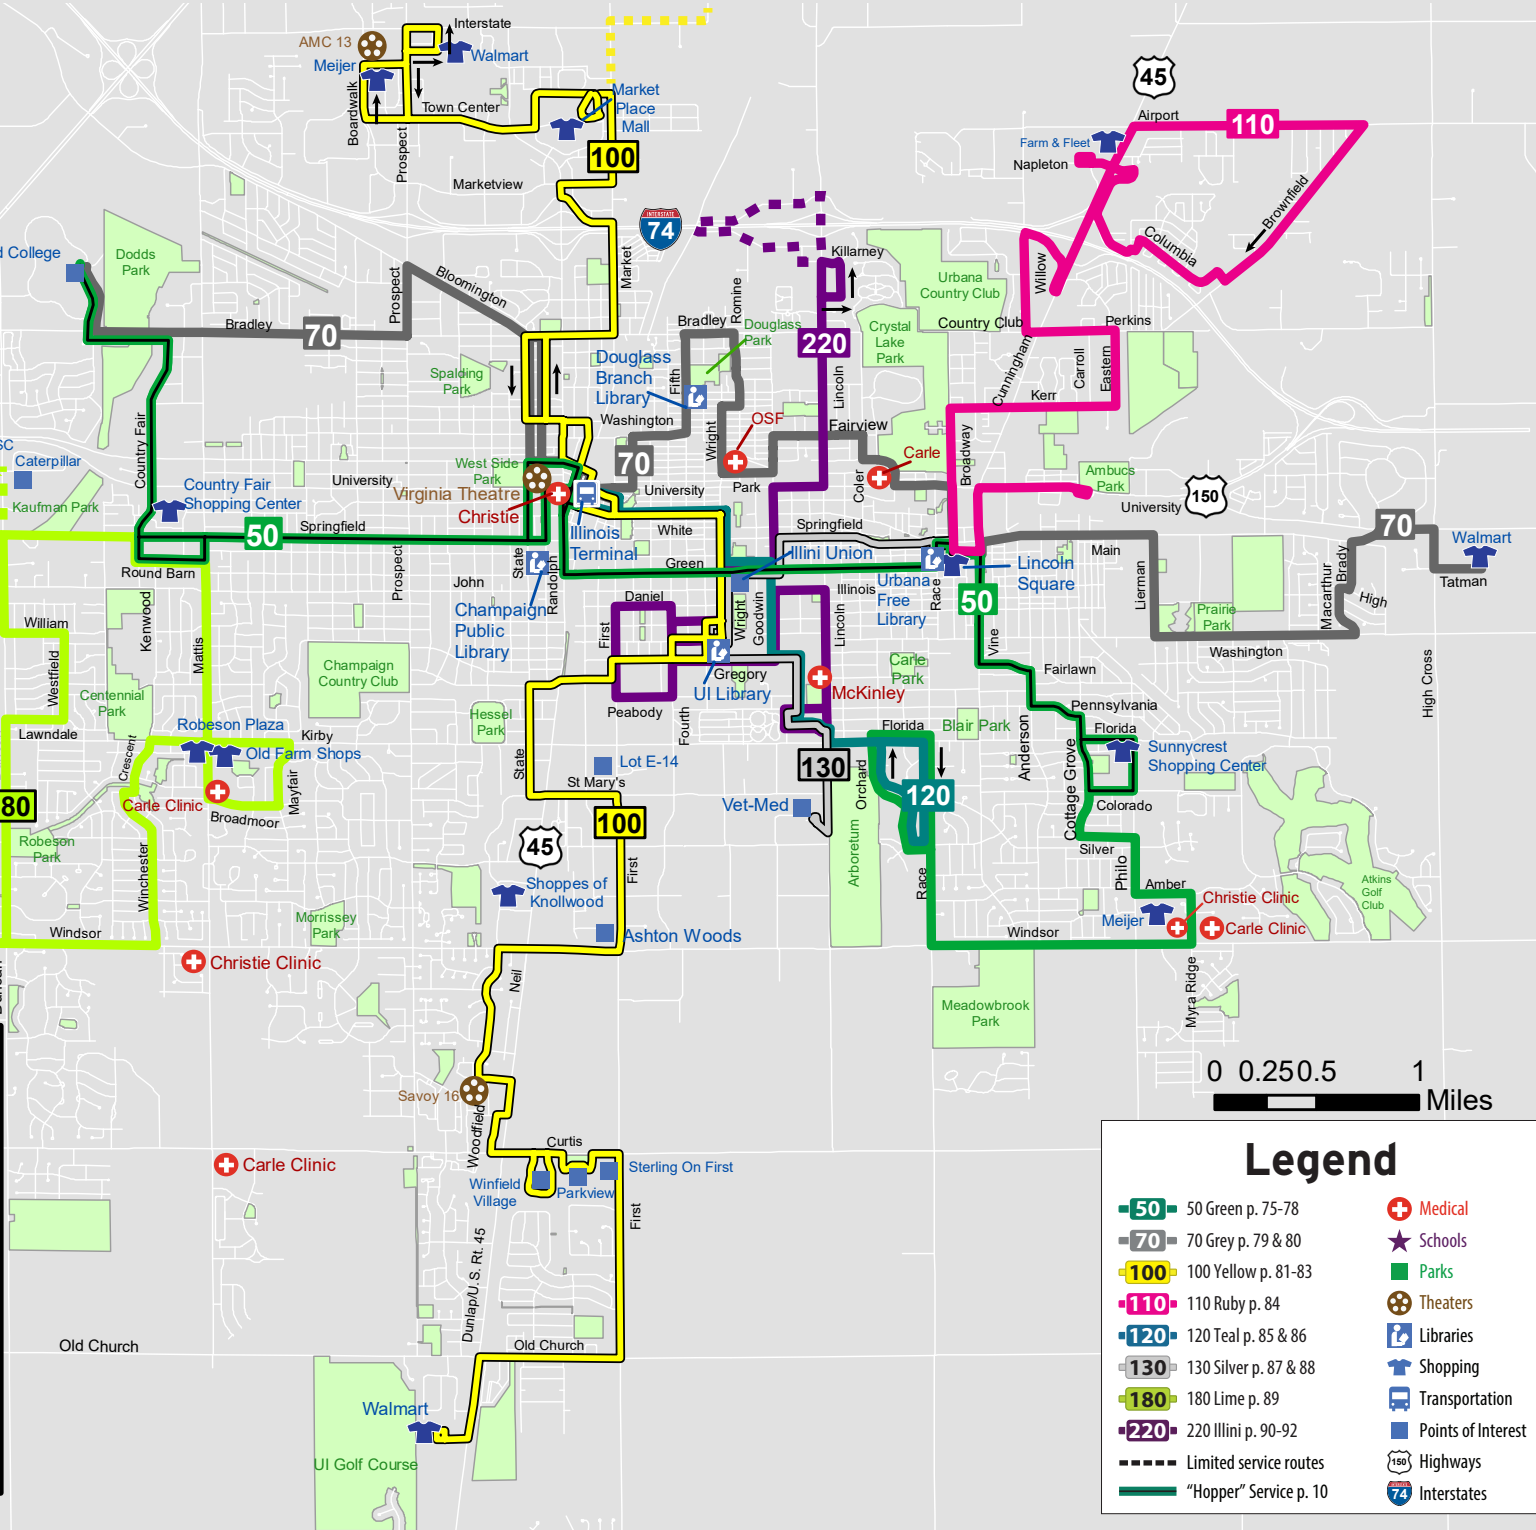

Weekday Evening

Effective August 11, 2024

Weekday Late Night

Effective August 11, 2024

Legend

50 Green p. 75-78	Medical
70 Grey p. 79 & 80	Schools
100 Yellow p. 81-83	Parks
110 Ruby p. 84	Theaters
120 Teal p. 85 & 86	Libraries
130 Silver p. 87 & 88	Shopping
180 Lime p. 89	Transportation
220 Illini p. 90-92	Points of Interest
Limited service routes	Highways
"Hopper" Service p. 10	Interstates