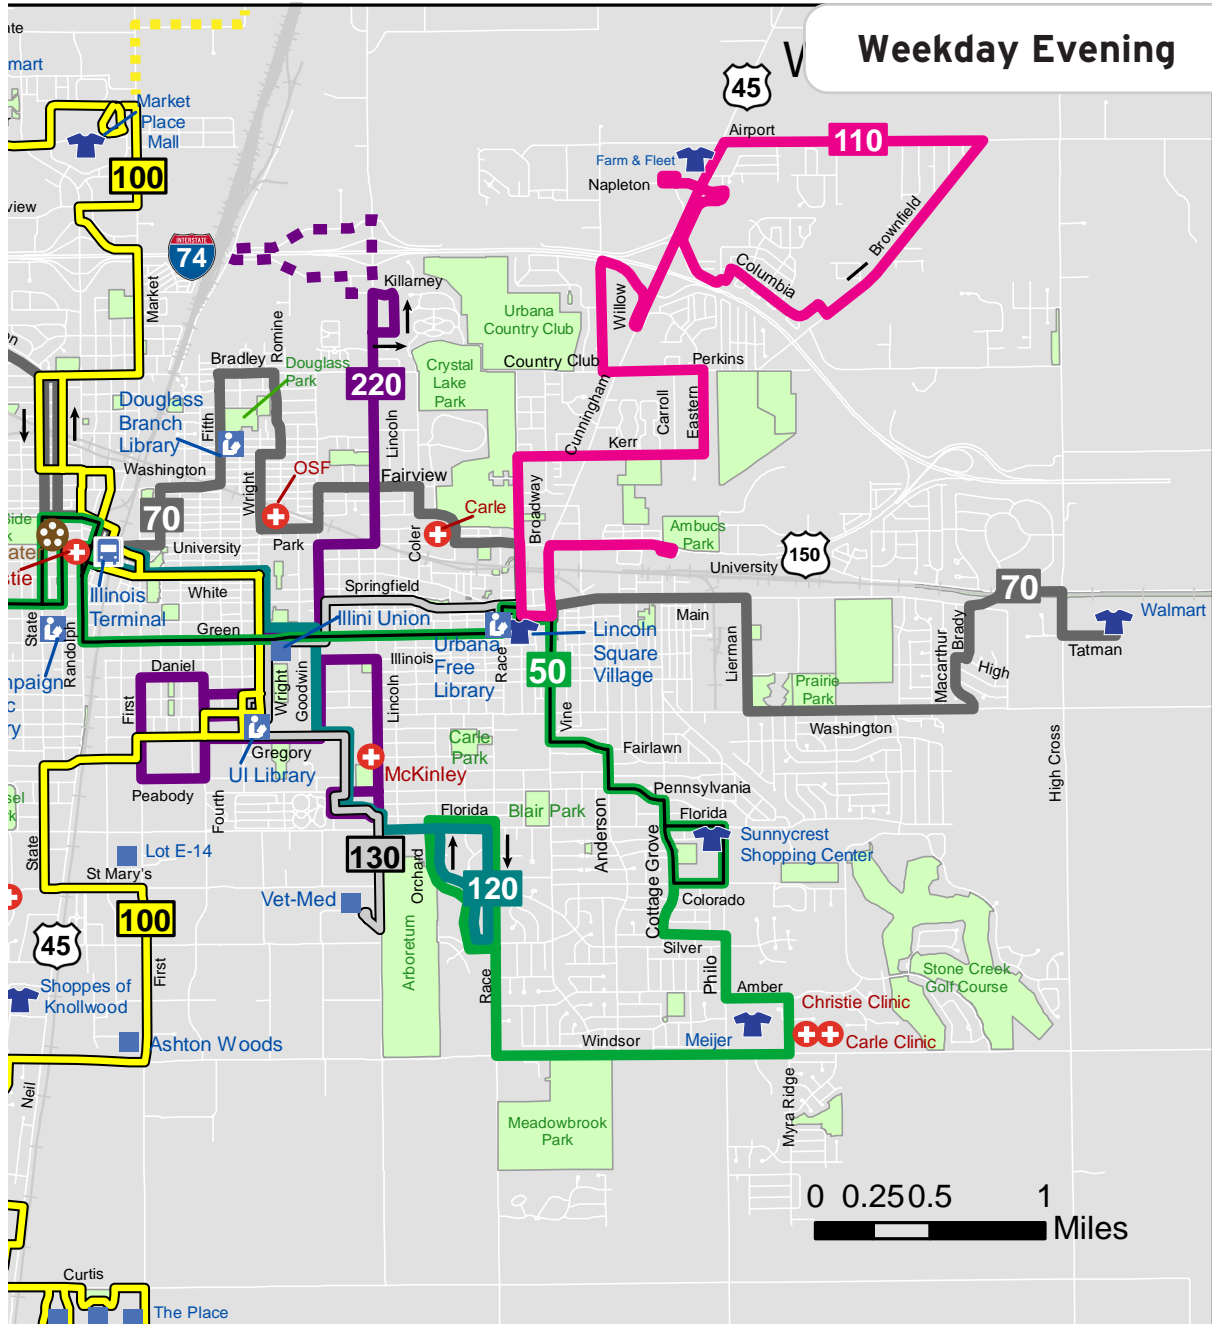

Weekday Evening & Late Night System Maps

- Weekday
- Evening
- Saturday
- Sunday

Weekday Evening & Late Night System Maps

Weekday Evening

- Weekday
- Evening
- Saturday
- Sunday

Legend

50 Green p. 67 - 70	Medical
70 Grey p. 71 & 72	Schools
100 Yellow p. 73 - 76	Parks
110 Ruby p. 77	Theaters
120 Teal p. 78	Libraries
130 Silver p. 79 & 80	Shopping
180 Lime p. 81	Transportation
220 Illini p. 82 - 84	Points of Interest
Limited service routes	Highways
"Hopper" Service p. 10	Interstates