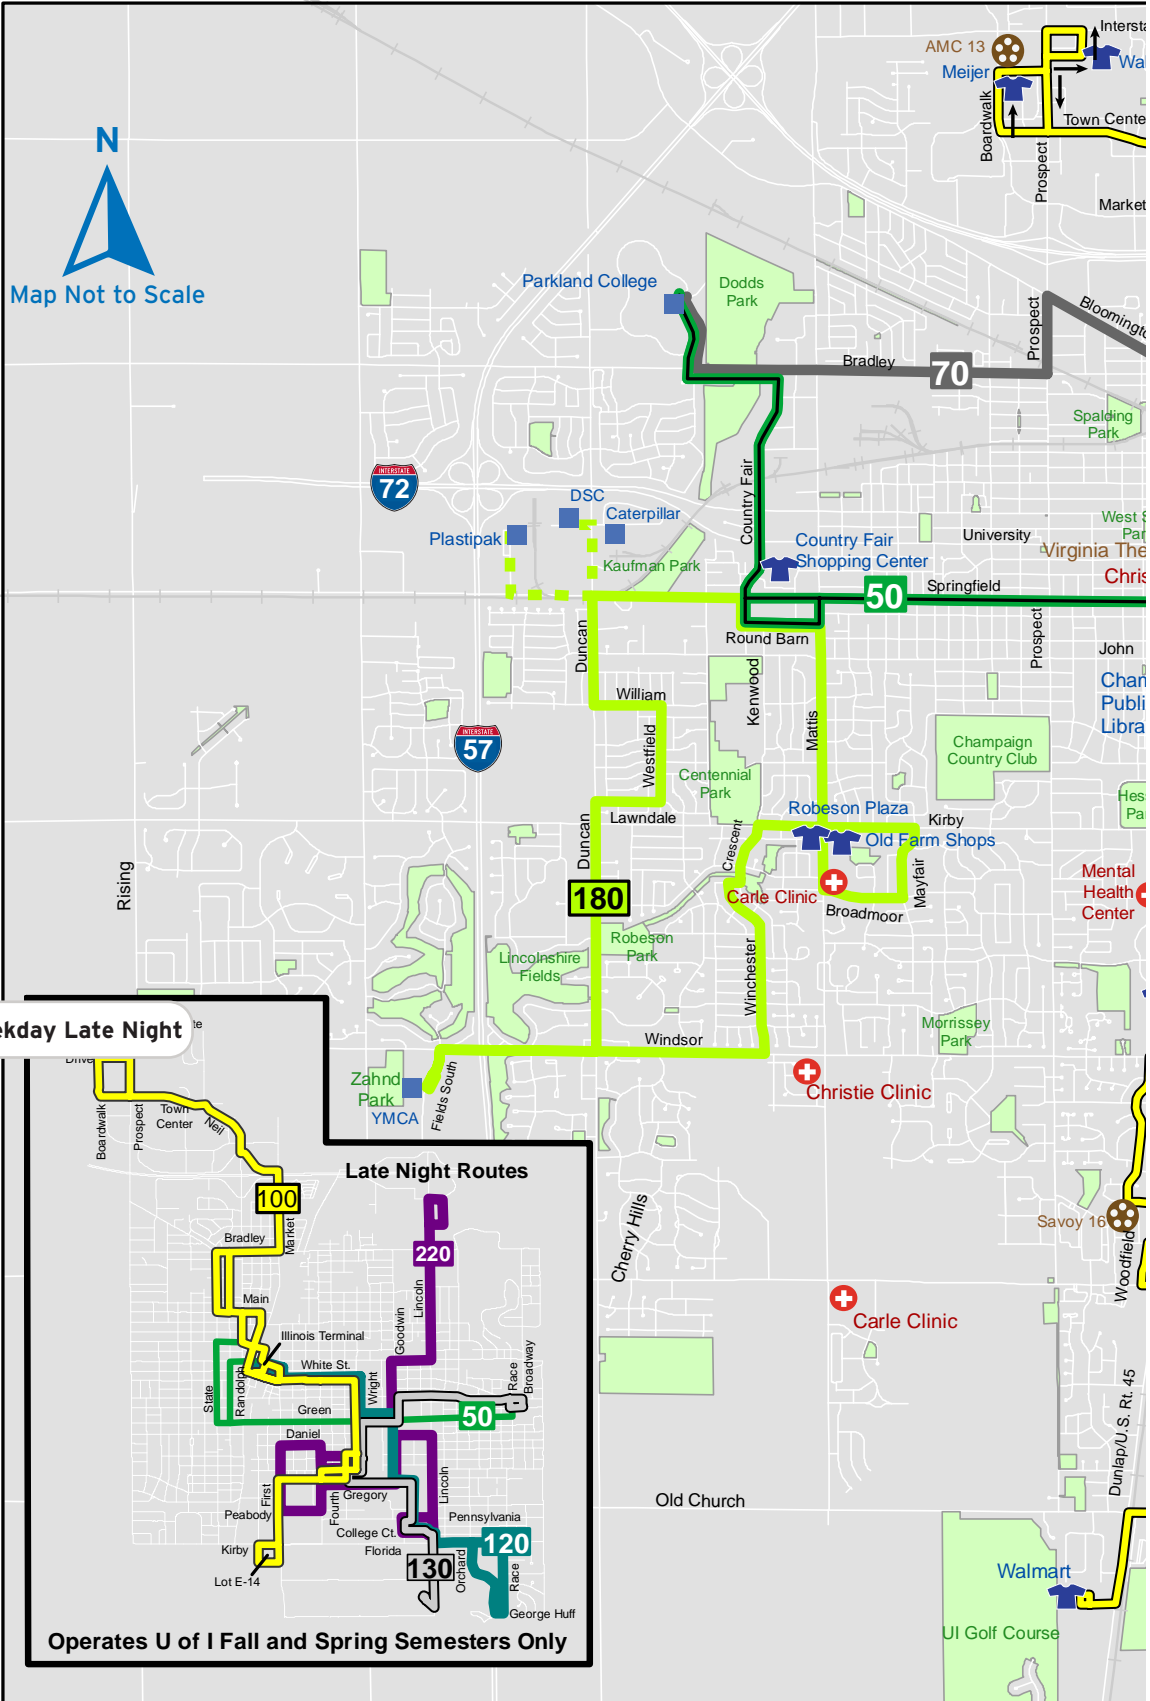

Weekday Evening & Late Night System Maps

- Weekday
- Evening
- Saturday
- Sunday

Weekday Evening & Late Night System Maps

Weekday Evening

- Weekday
- Evening
- Saturday
- Sunday

Legend

50 Green p. 67 - 70	Medical
70 Grey p. 71 & 72	Schools
100 Yellow p. 73 - 76	Parks
110 Ruby p. 77	Theaters
120 Teal p. 78	Libraries
130 Silver p. 79 & 80	Shopping
180 Lime p. 81	Transportation
220 Illini p. 82 - 84	Points of Interest
Limited service routes	Highways
"Hopper" Service p. 10	Interstates