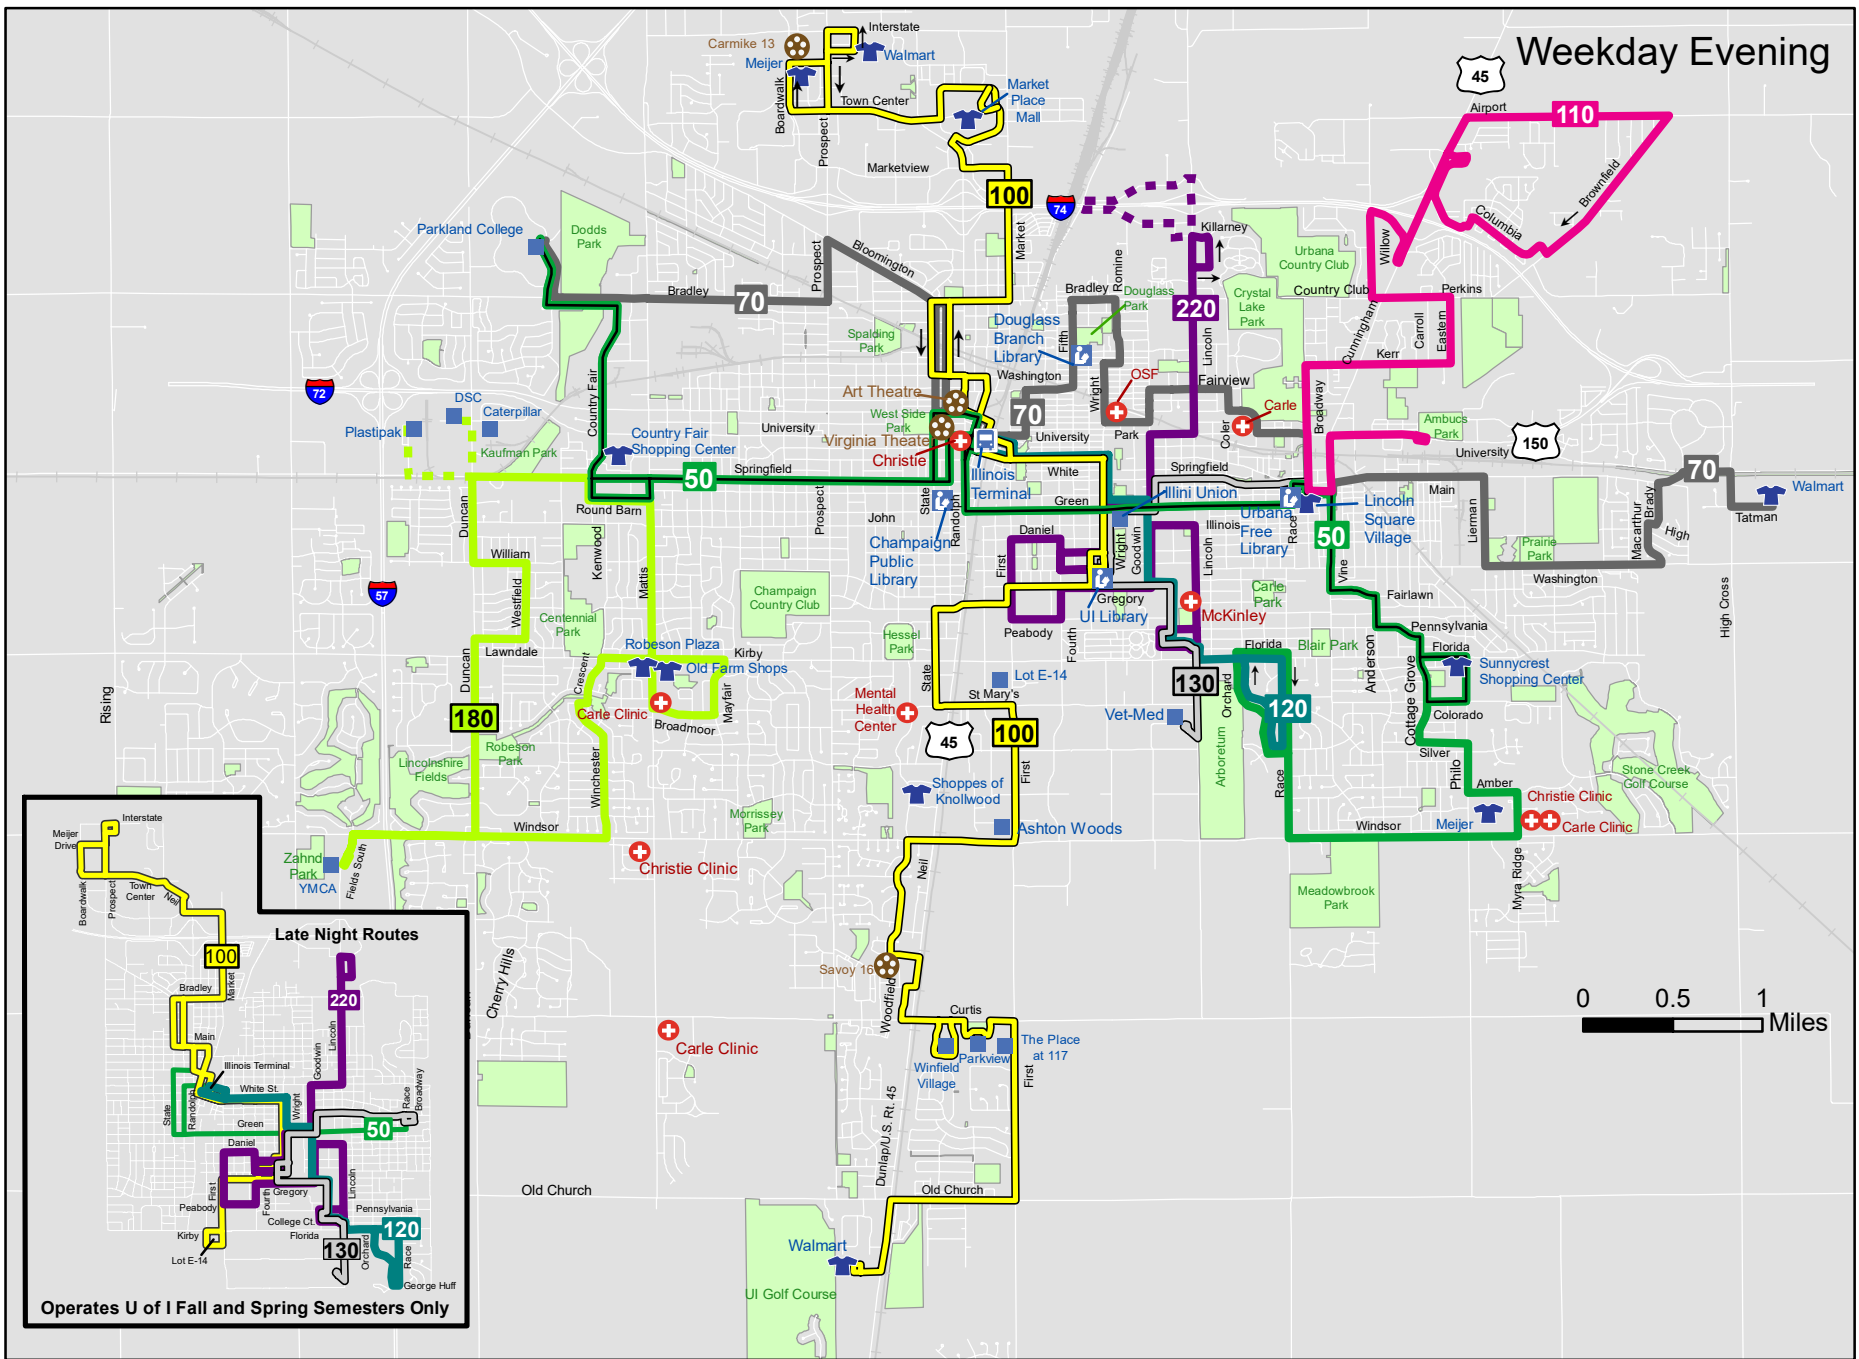

Weekday Evening

Late Night Routes

Operates U of I Fall and Spring Semesters Only