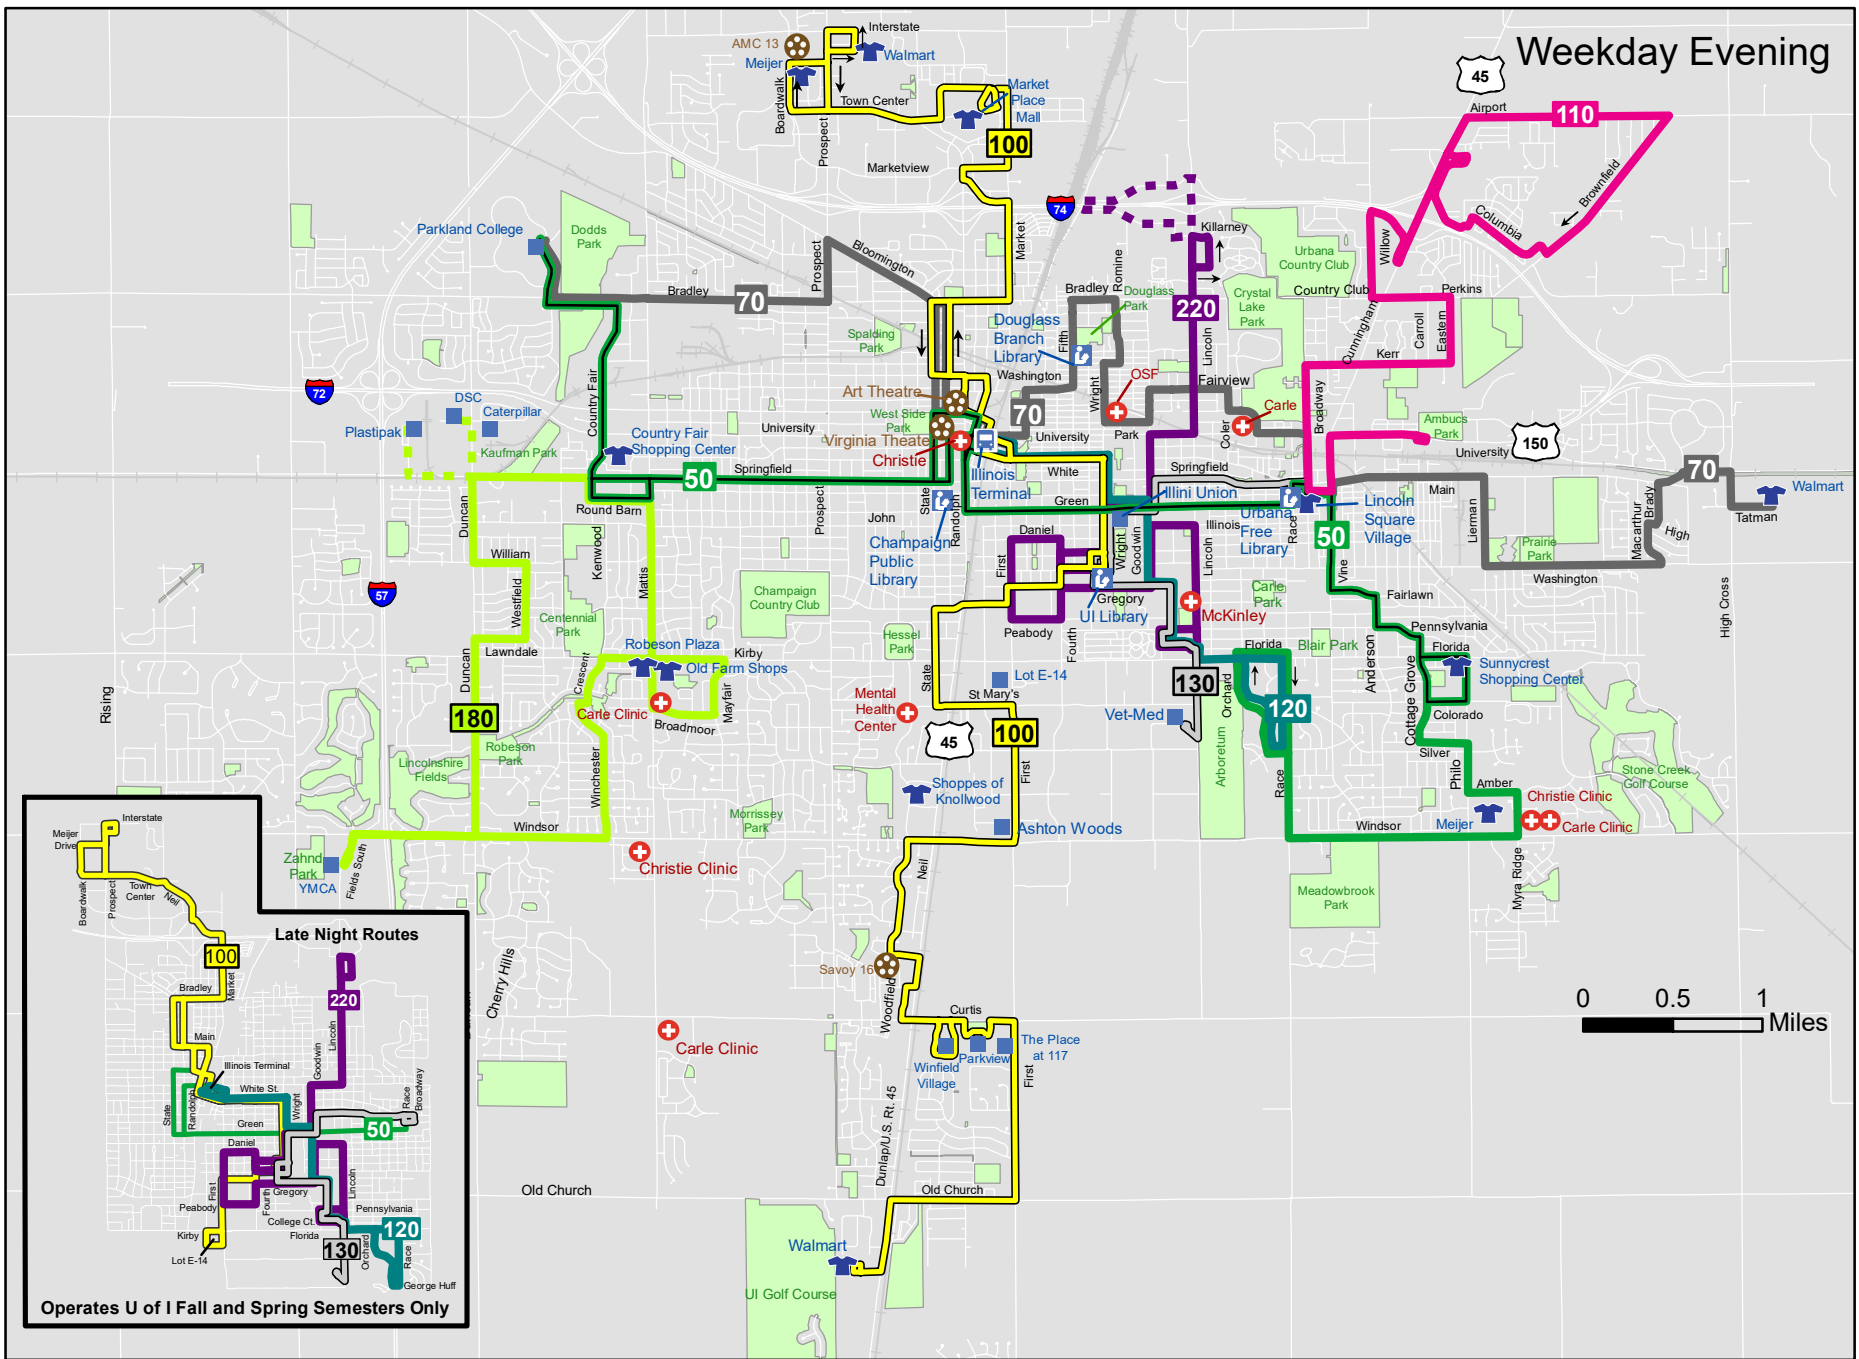

# Weekday Evening

### Late Night Routes

This inset map shows the routes for late-night bus service, including routes 100, 220, 50, 130, and 120. The routes are color-coded to match the main map. The text below the inset map states: "Operates U of I Fall and Spring Semesters Only".