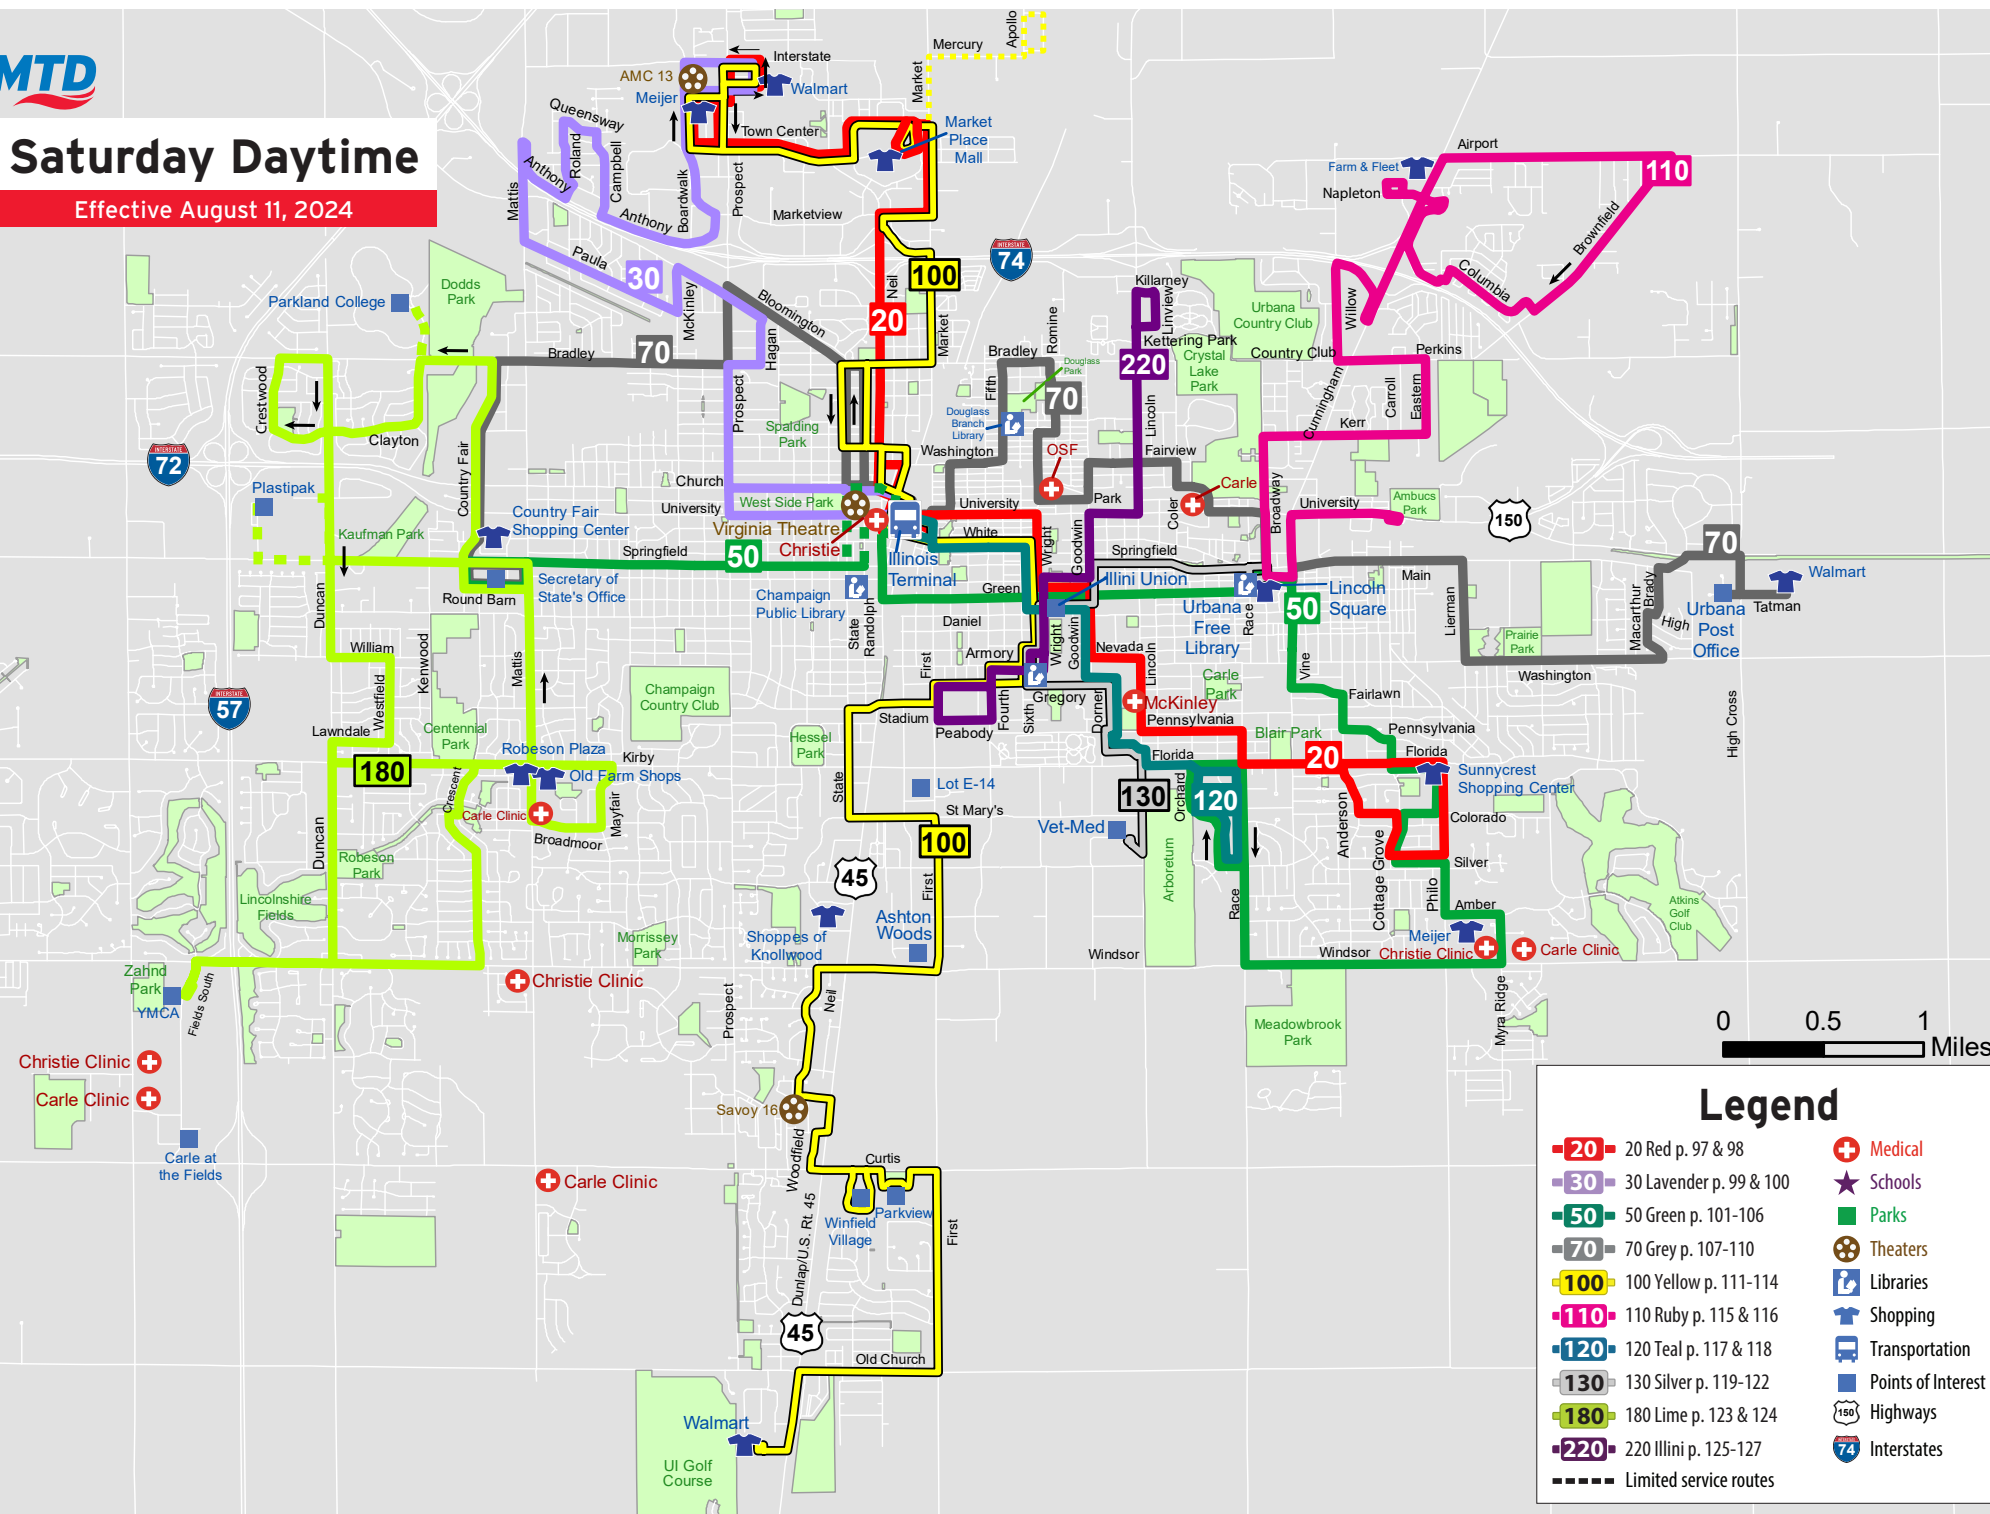

Saturday Daytime

Effective August 11, 2024

Legend

- 20 Red**: 20 Red p. 97 & 98
- 30 Lavender**: 30 Lavender p. 99 & 100
- 50 Green**: 50 Green p. 101-106
- 70 Grey**: 70 Grey p. 107-110
- 100 Yellow**: 100 Yellow p. 111-114
- 110 Ruby**: 110 Ruby p. 115 & 116
- 120 Teal**: 120 Teal p. 117 & 118
- 130 Silver**: 130 Silver p. 119-122
- 180 Lime**: 180 Lime p. 123 & 124
- 220 Illini**: 220 Illini p. 125-127
-**: Limited service routes
- +**: Medical
- ★**: Schools
- : Parks
- 🎪**: Theaters
- 📖**: Libraries
- 🛒**: Shopping
- 🚗**: Transportation
- 📍**: Points of Interest
- 150**: Highways
- 74**: Interstates