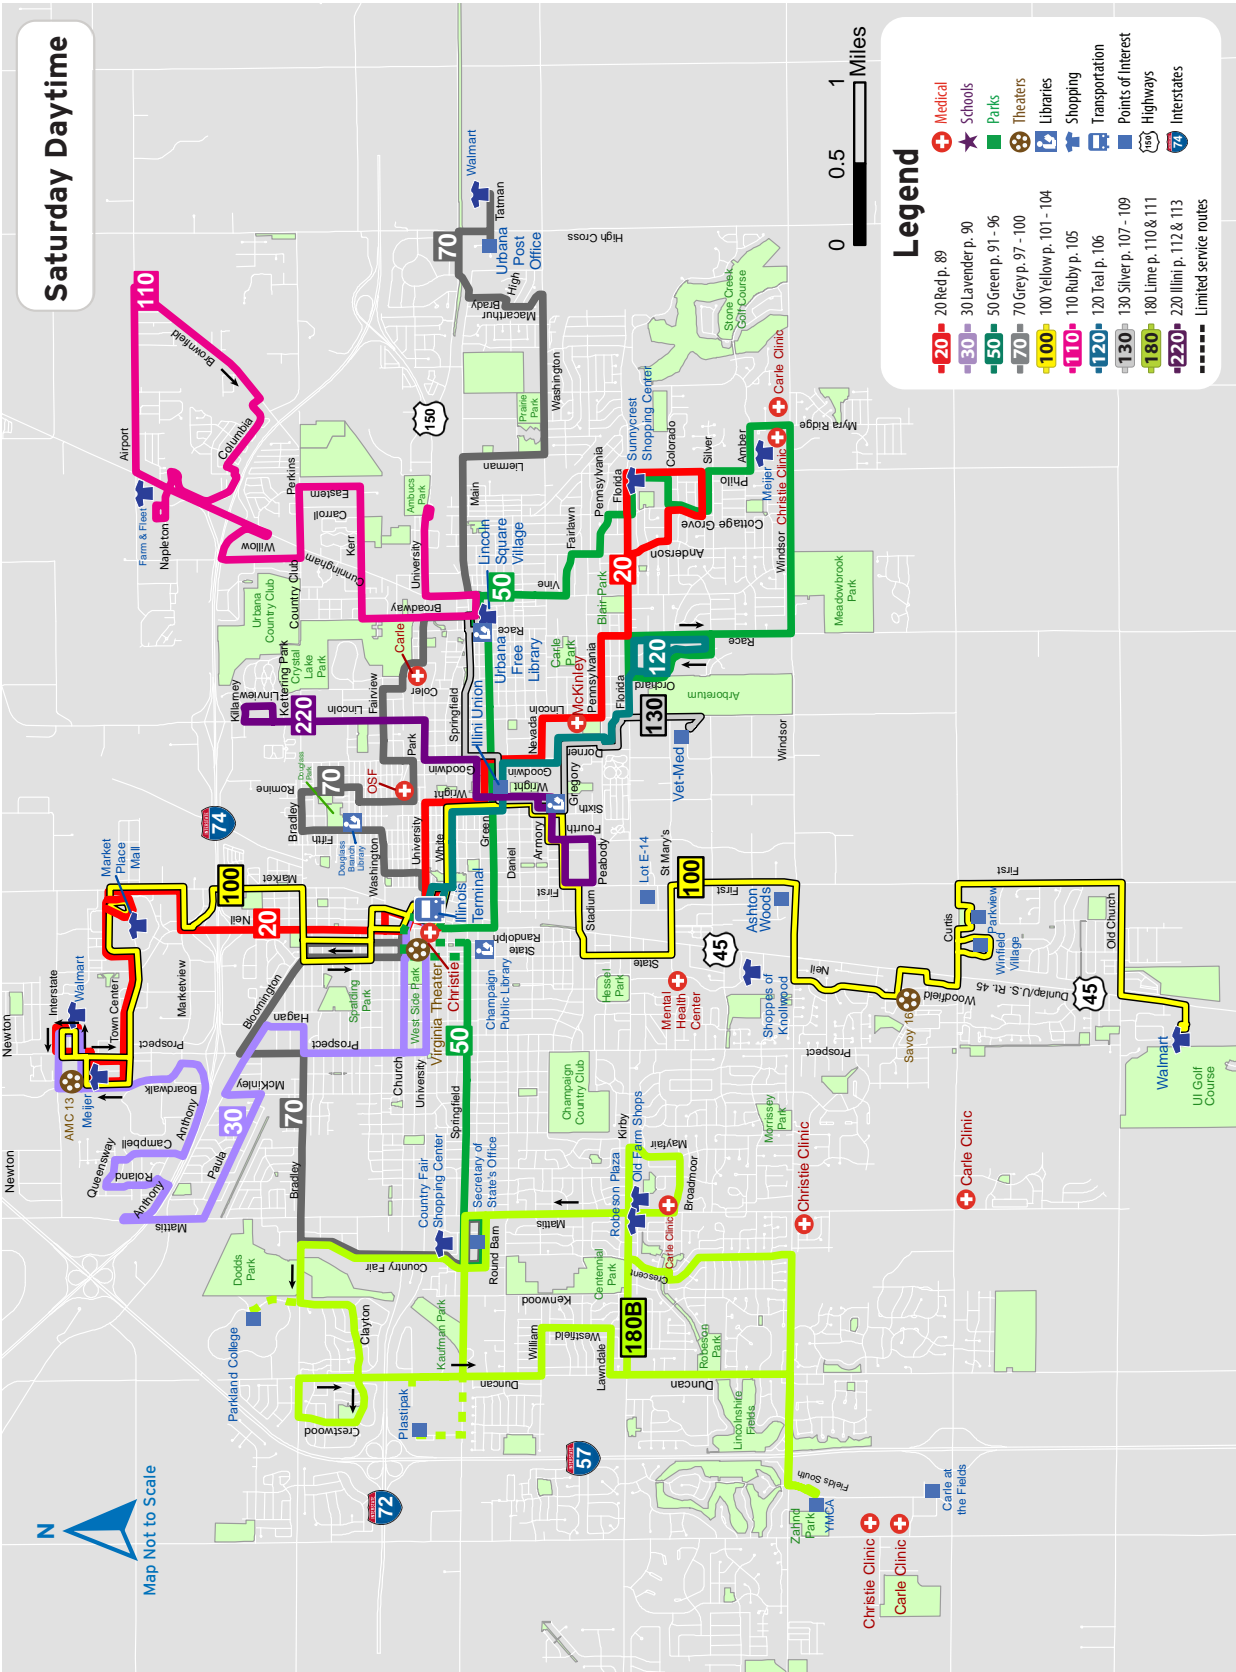

# Saturday Daytime System Map

- Weekday
- Evening
- Saturday
- Sunday

## Saturday Daytime

### Legend

- 20 Red p. 89
- 30 Lavender p. 90
- 50 Green p. 91 - 96
- 70 Grey p. 97 - 100
- 100 Yellow p. 101 - 104
- 110 Ruby p. 105
- 120 Teal p. 106
- 130 Silver p. 107 - 109
- 180 Lime p. 110 & 111
- 220 Illini p. 112 & 113
- Limited service routes

- + Medical
- + Schools
- + Parks
- + Theaters
- + Libraries
- + Shopping
- + Transportation
- + Points of Interest
- + Highways
- + Interstates