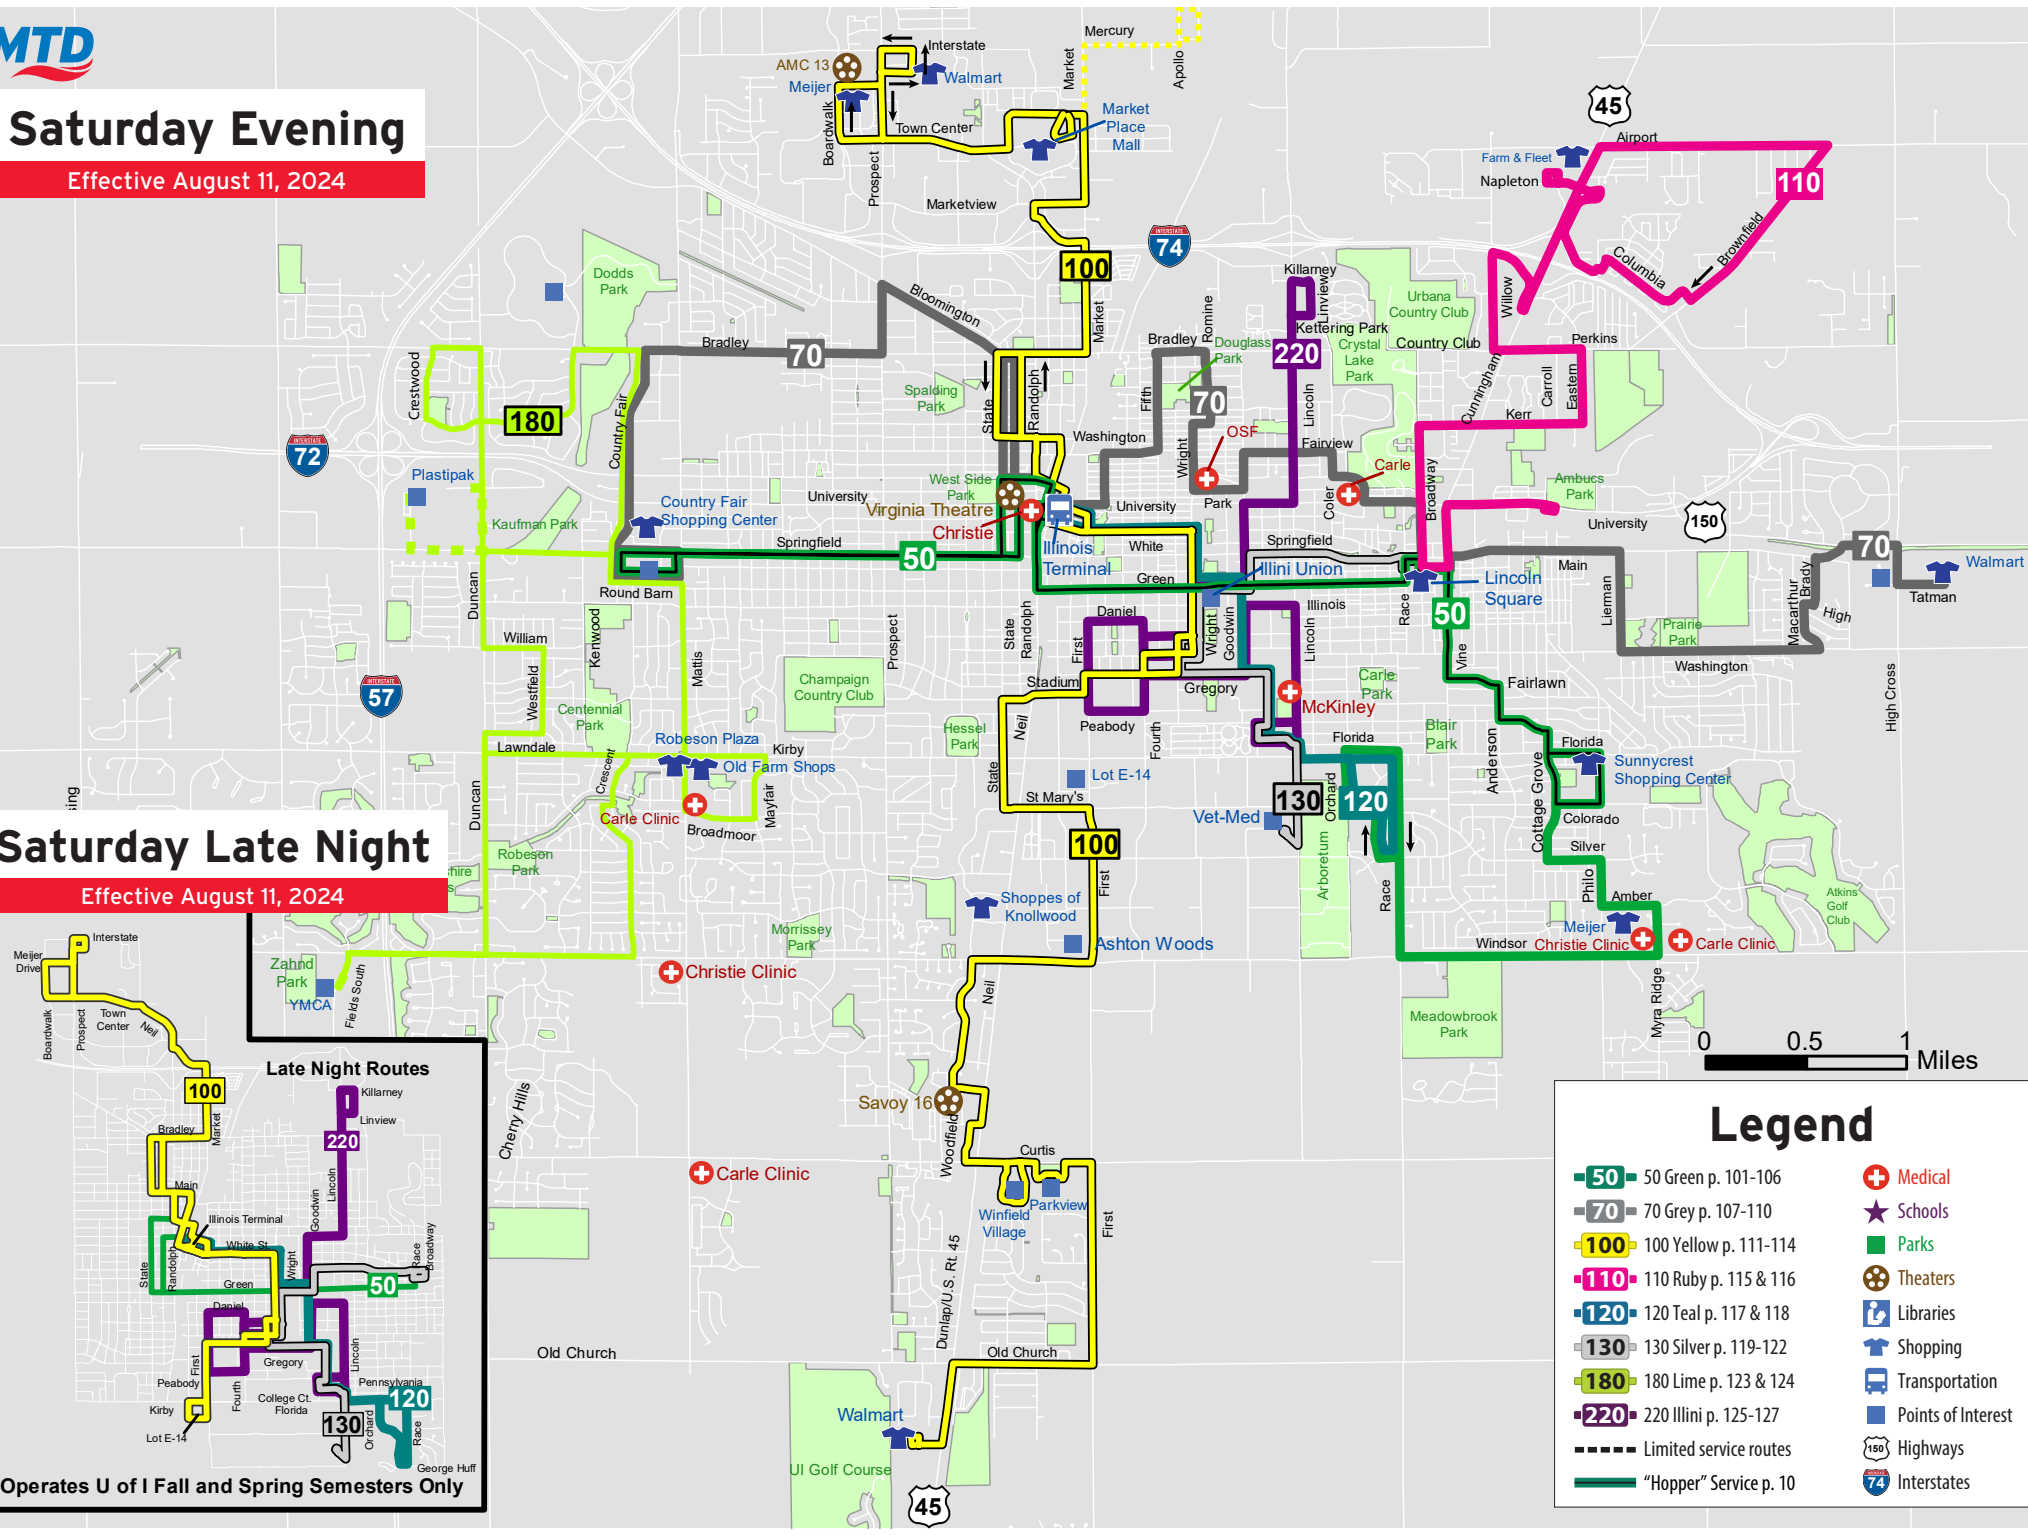

Saturday Evening

Effective August 11, 2024

Saturday Late Night

Effective August 11, 2024

Late Night Routes

Operates U of I Fall and Spring Semesters Only

Legend

- 50 Green p. 101-106
- 70 Grey p. 107-110
- 100 Yellow p. 111-114
- 110 Ruby p. 115 & 116
- 120 Teal p. 117 & 118
- 130 Silver p. 119-122
- 180 Lime p. 123 & 124
- 220 Illini p. 125-127
- Limited service routes
- "Hopper" Service p. 10
- Medical
- Schools
- Parks
- Theaters
- Libraries
- Shopping
- Transportation
- Points of Interest
- Highways
- Interstates