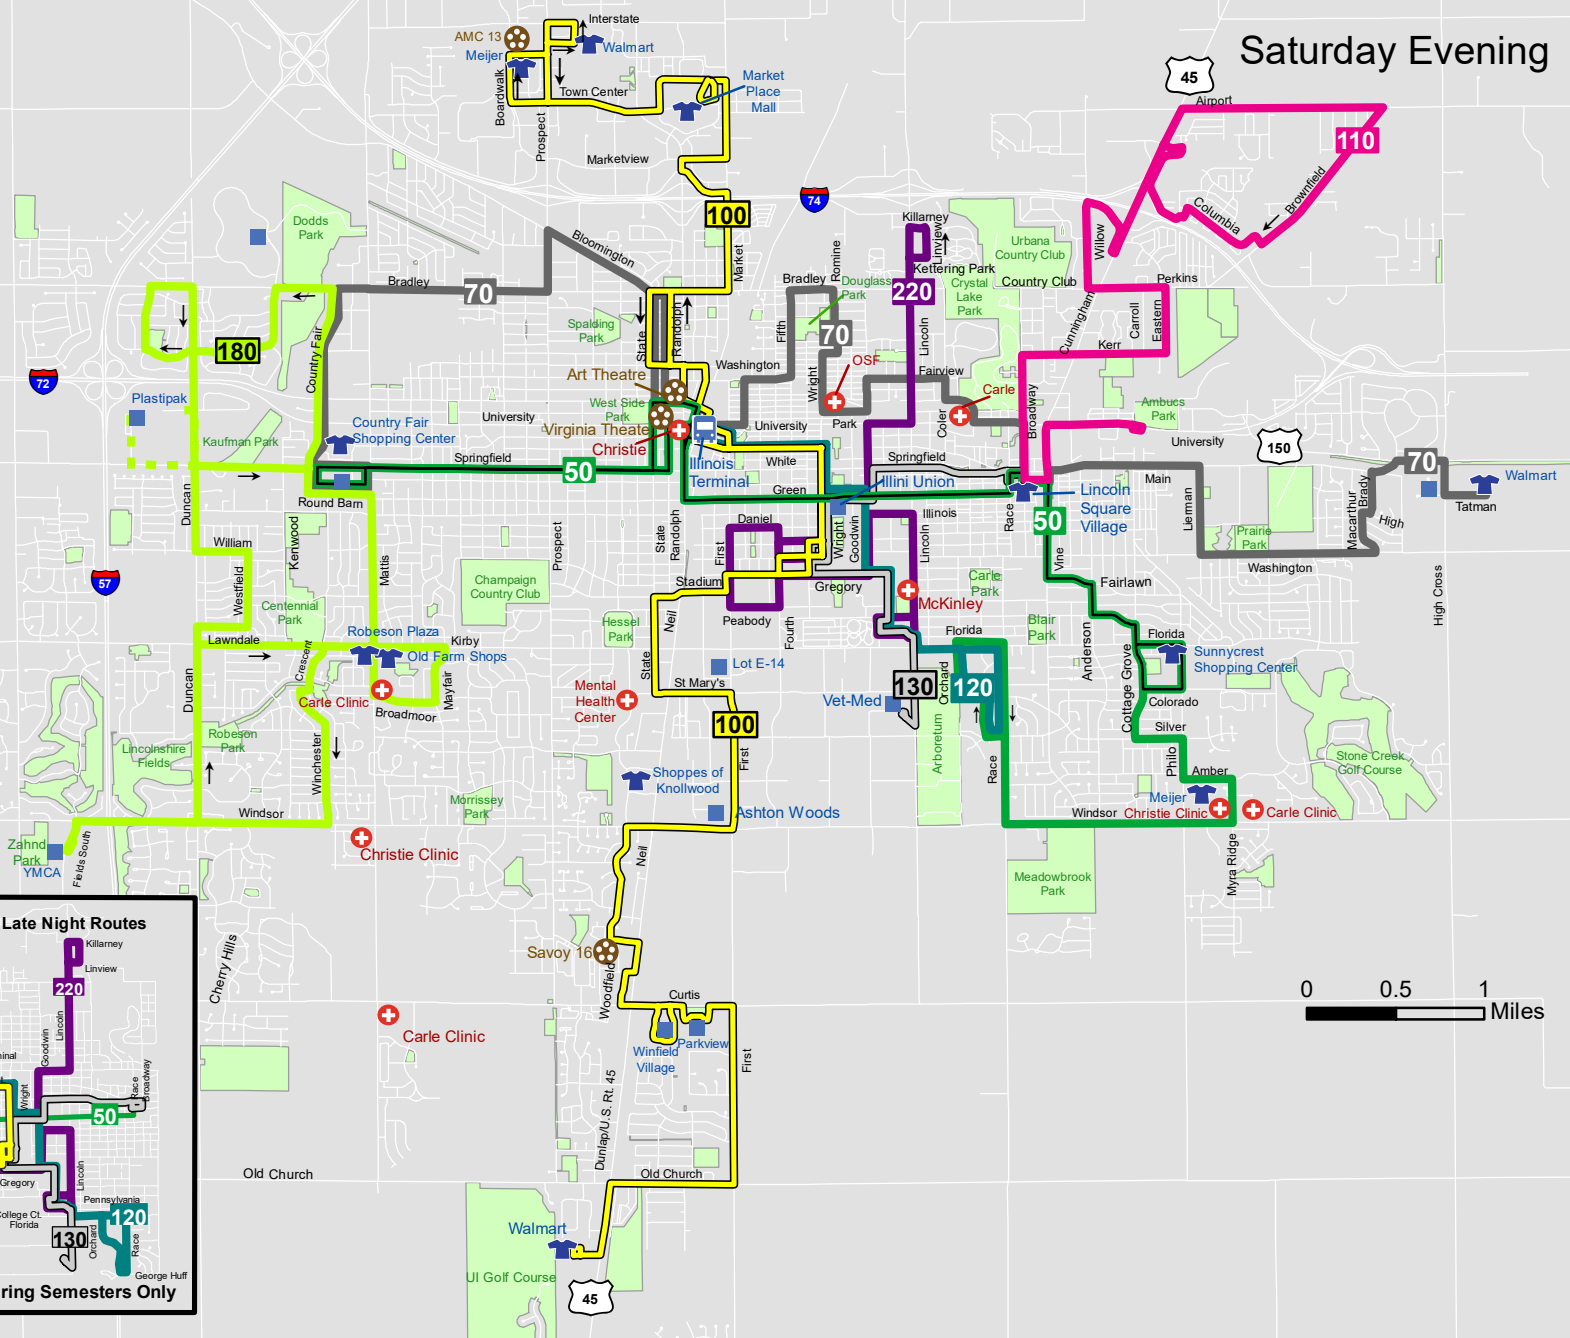

Saturday Evening

Late Night Routes

Operates U of I Fall and Spring Semesters Only