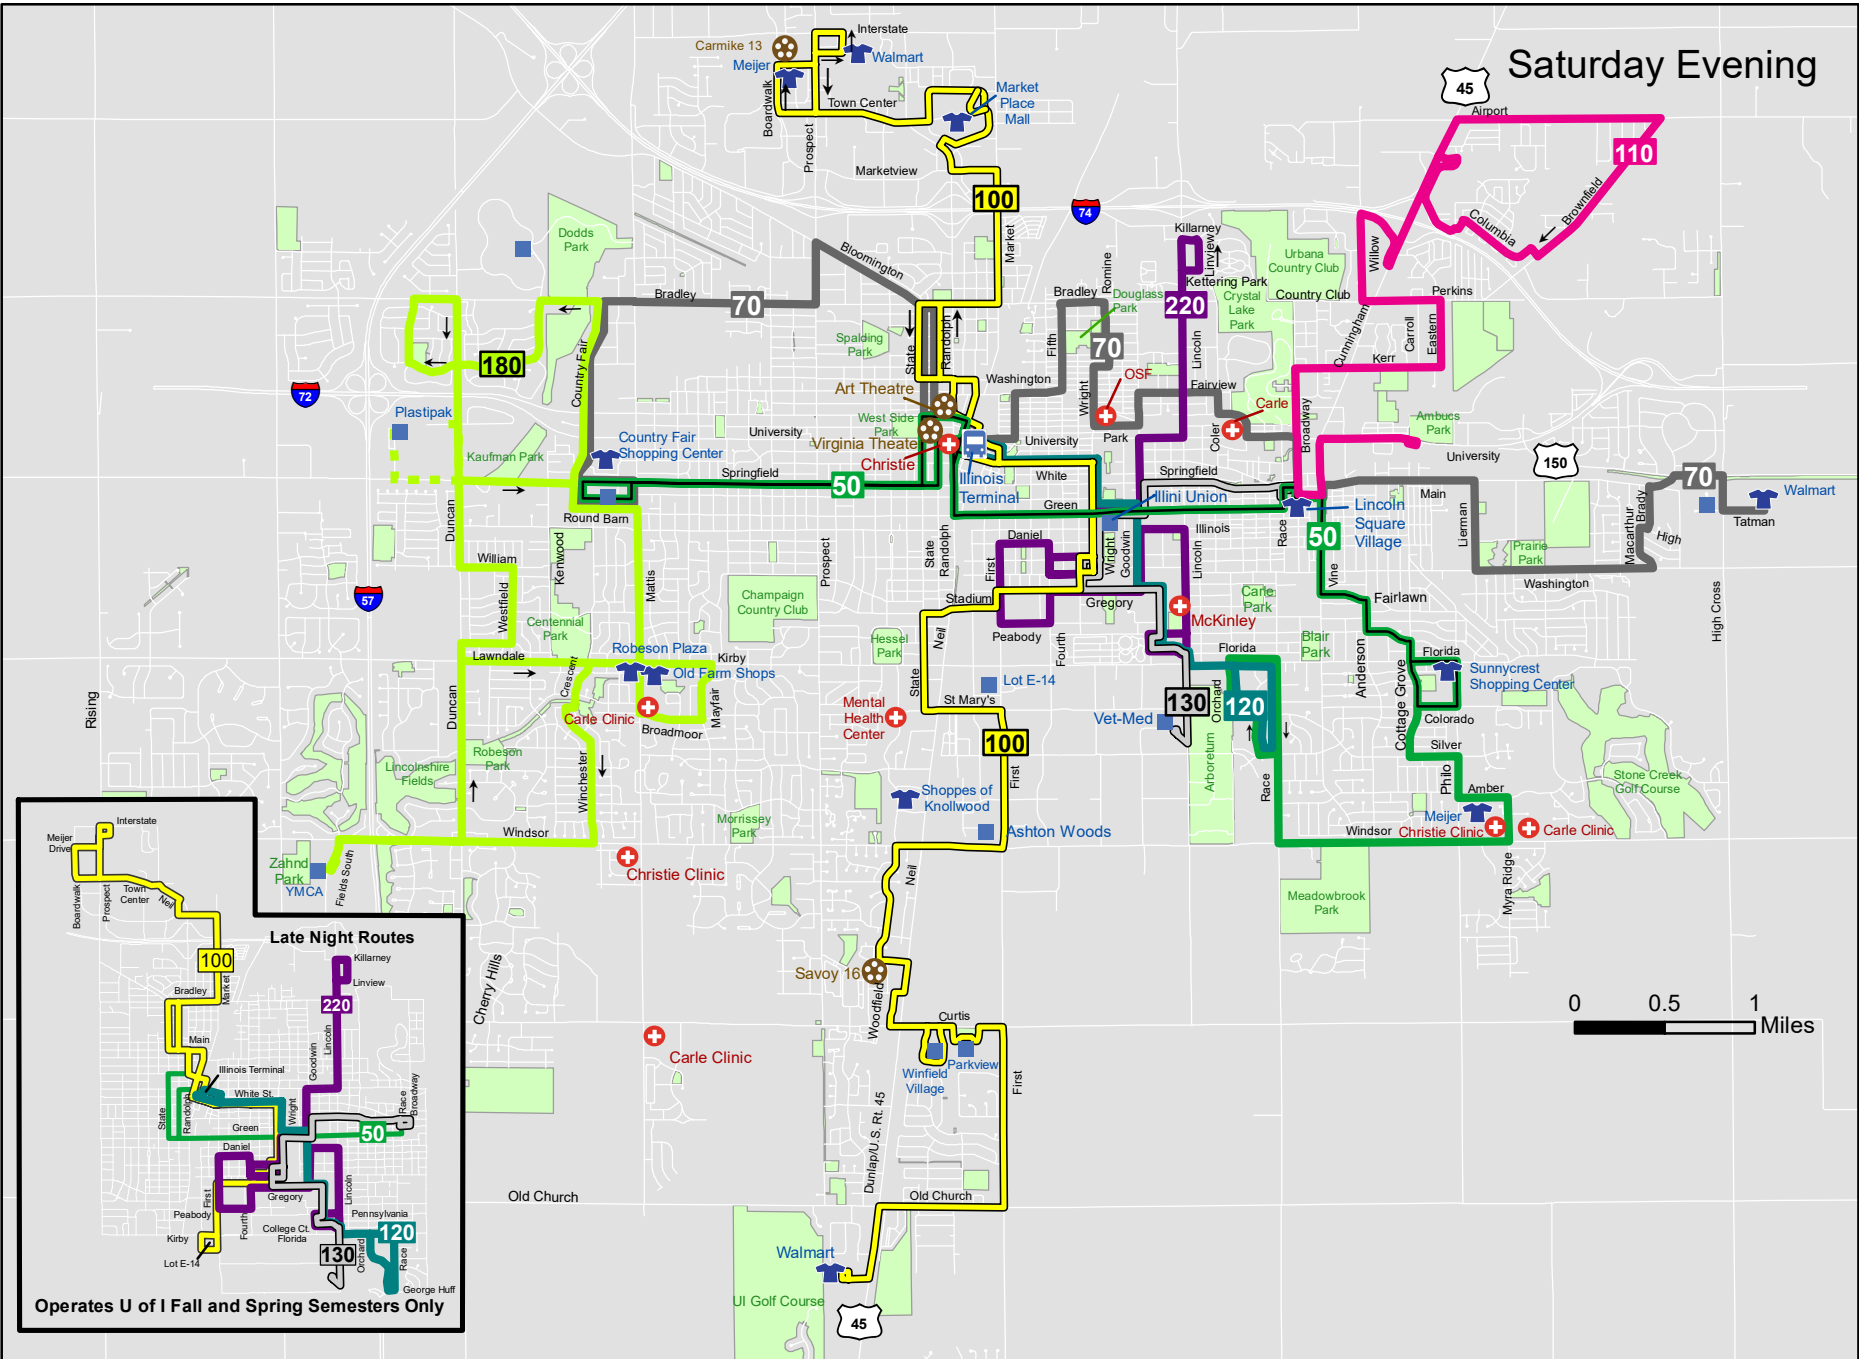

Saturday Evening

Late Night Routes

Operates U of I Fall and Spring Semesters Only