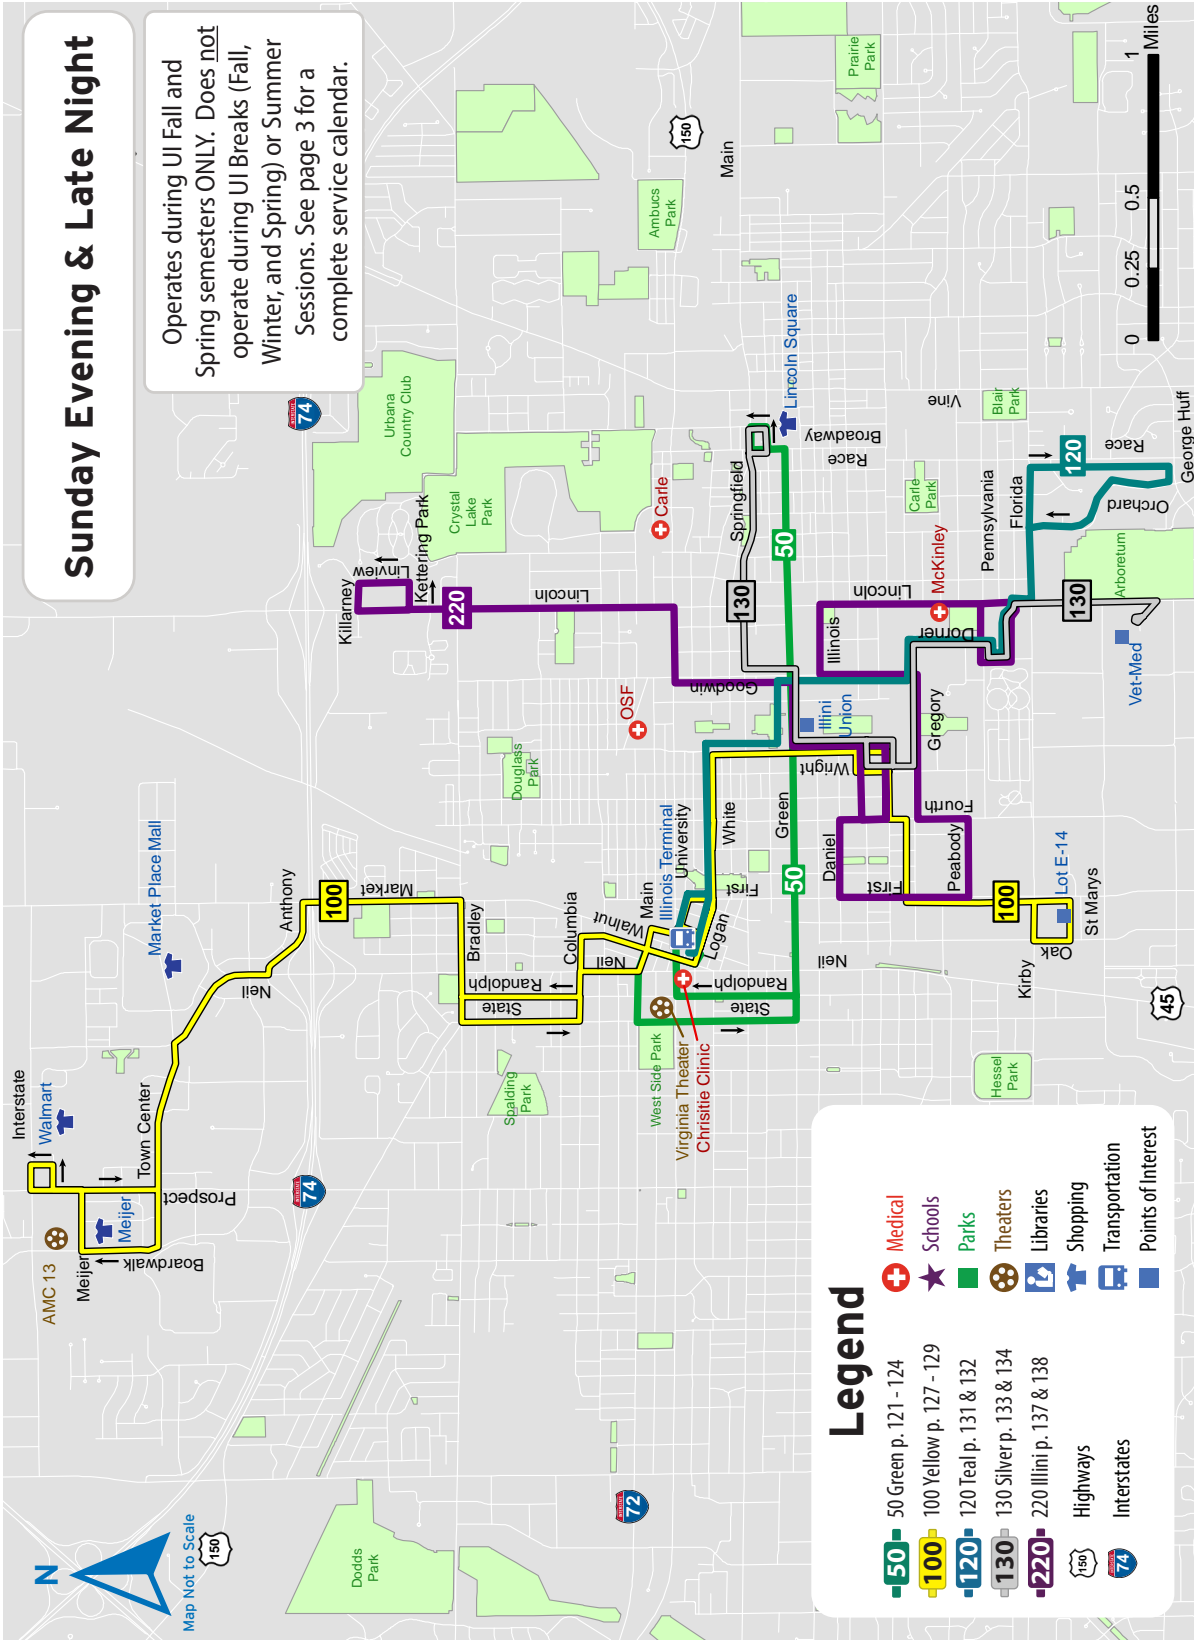

Sunday Evening & Late Night System Map

Sunday Evening & Late Night

Operates during UI Fall and Spring semesters ONLY. Does not operate during UI Breaks (Fall, Winter, and Spring) or Summer Sessions. See page 3 for a complete service calendar.

Weekday

Evening

Saturday

Sunday