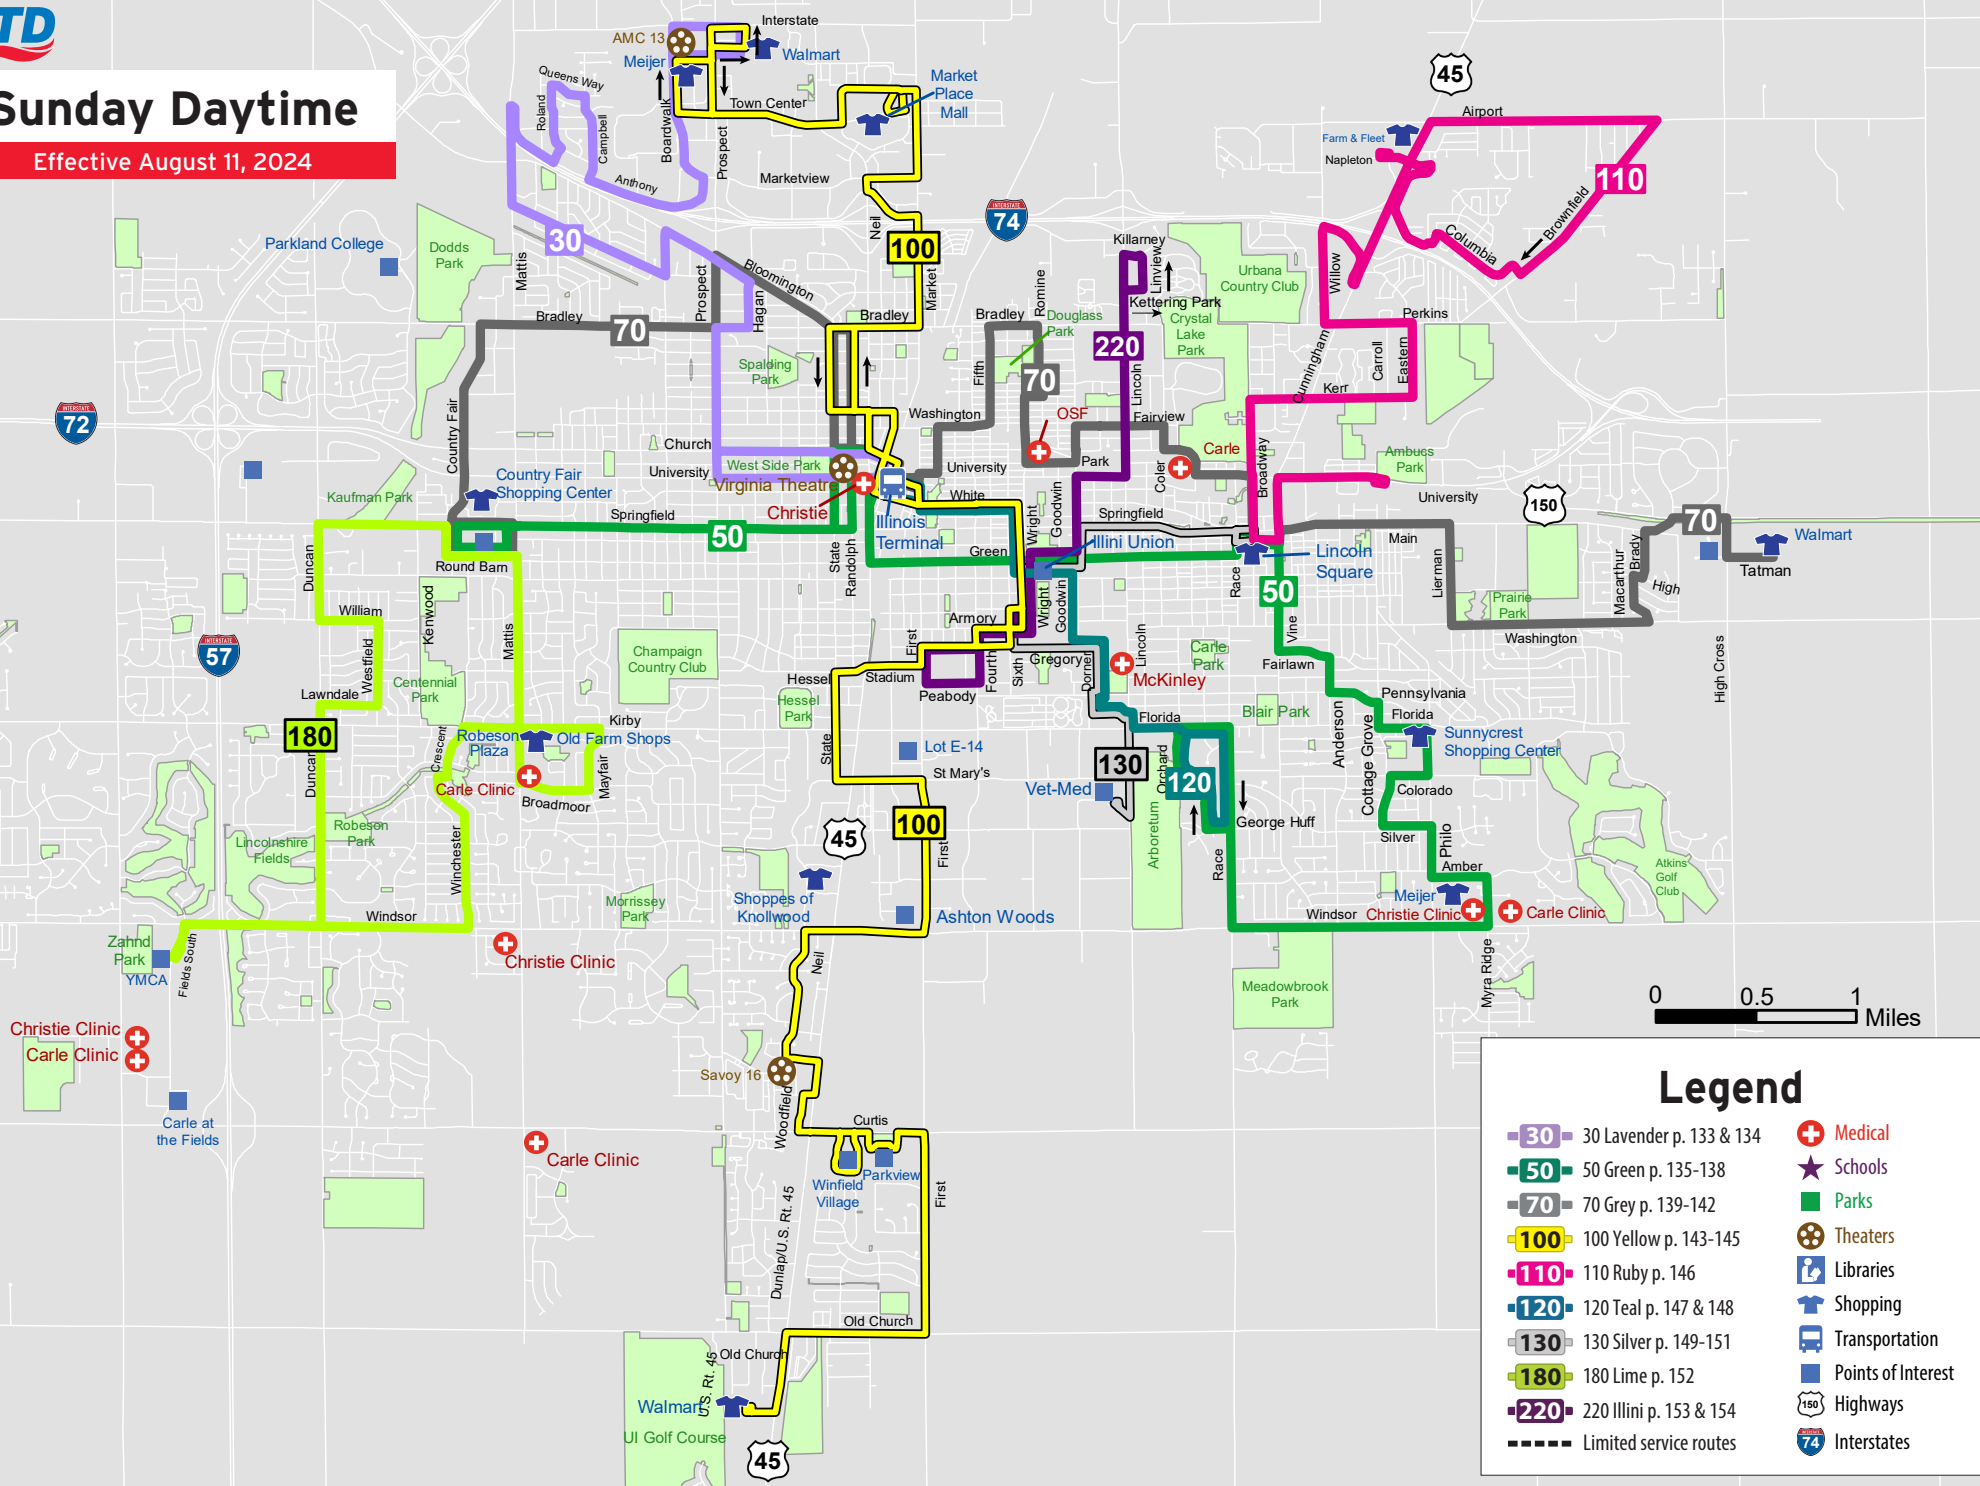

Sunday Daytime

Effective August 11, 2024

Legend

- 30 Lavender p. 133 & 134
- 50 Green p. 135-138
- 70 Grey p. 139-142
- 100 Yellow p. 143-145
- 110 Ruby p. 146
- 120 Teal p. 147 & 148
- 130 Silver p. 149-151
- 180 Lime p. 152
- 220 Illini p. 153 & 154
- Limited service routes
- + Medical
- ★ Schools
- Parks
- ⊙ Theaters
- 📖 Libraries
- 🛒 Shopping
- 🚗 Transportation
- 📍 Points of Interest
- 150 Highways
- 74 Interstates