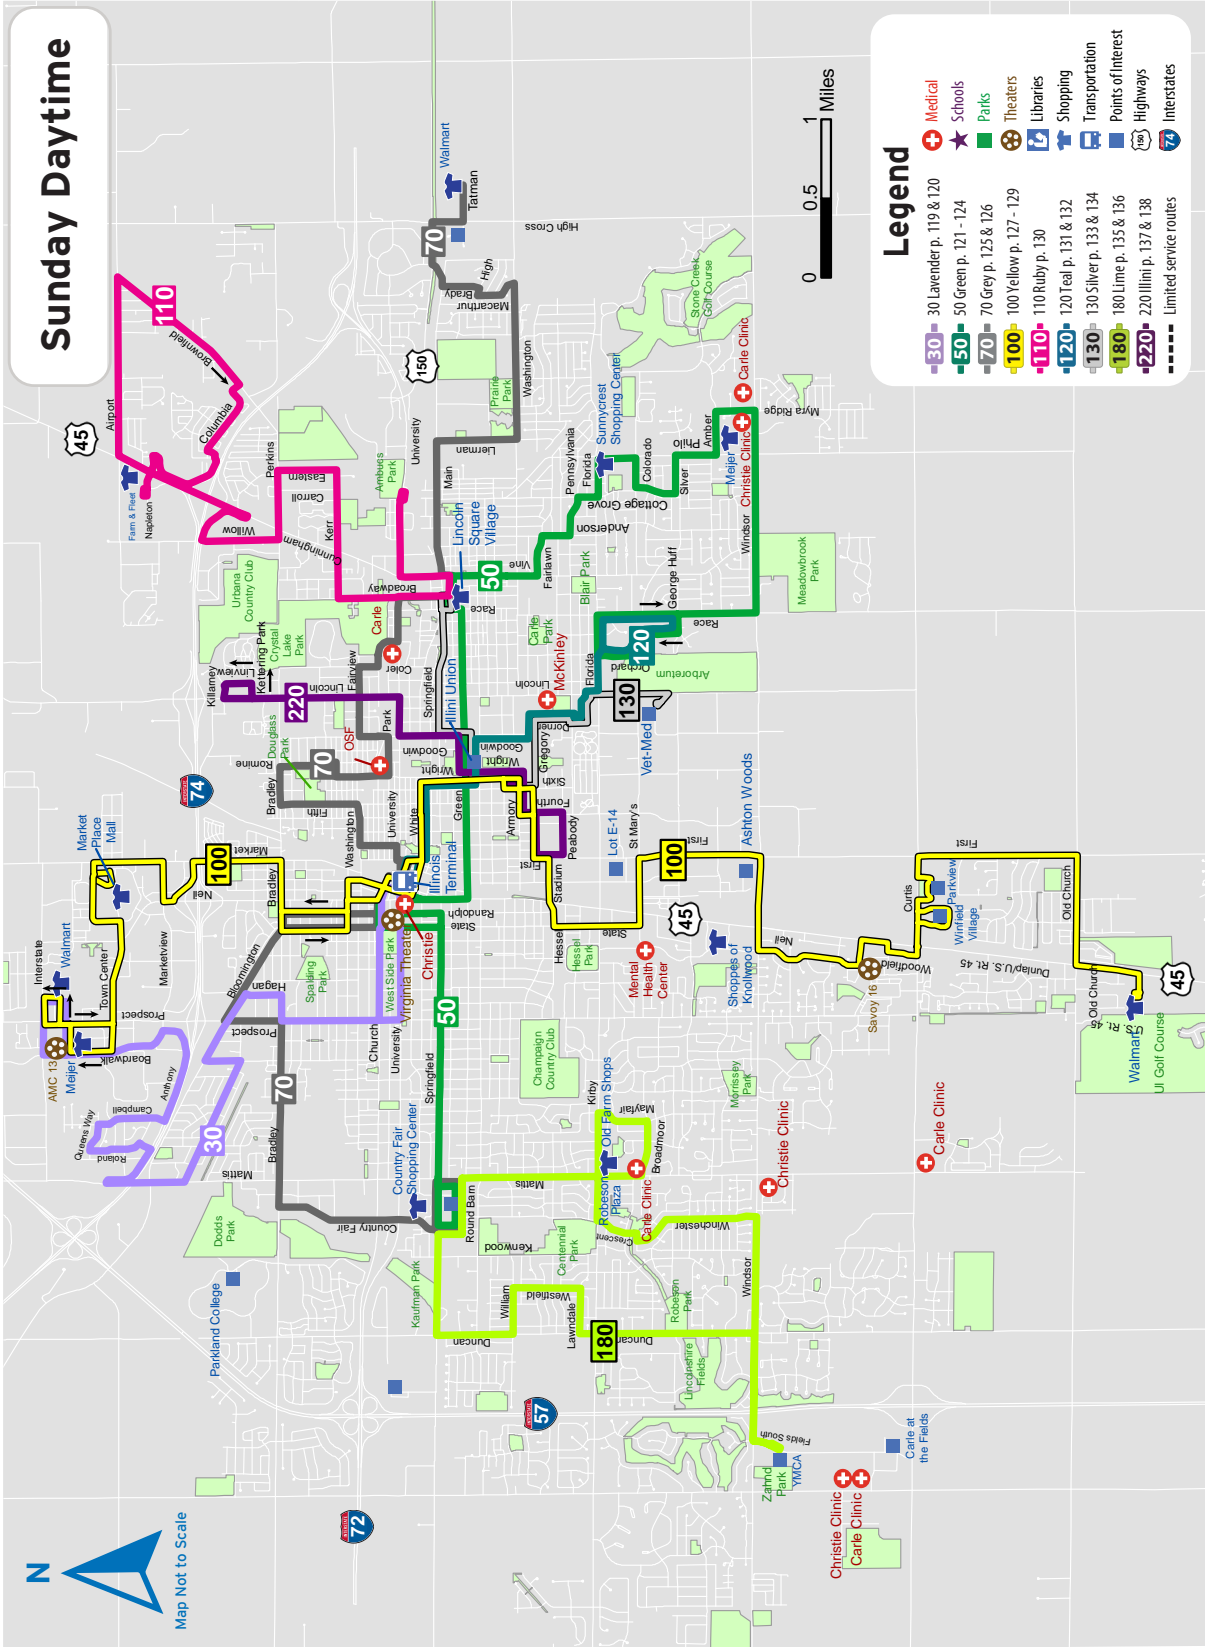

# Sunday Daytime System Map

- Sunday
- Saturday
- Evening
- Weekday

## Sunday Daytime

### Legend

- 30 Lavender p. 119 & 120
- 50 Green p. 121 -124
- 70 Grey p. 125 & 126
- 100 Yellow p. 127 -129
- 110 Ruby p. 130
- 120 Teal p. 131 & 132
- 130 Silver p. 133 & 134
- 180 Lime p. 135 & 136
- 220 Illinip. 137 & 138
- Limited service routes

- + Medical
- ★ Schools
- Parks
- ⊕ Theaters
- 📖 Libraries
- 🛒 Shopping
- 🚗 Transportation
- 📍 Points of Interest
- 🛣️ Highways
- 🛣️ Interstates