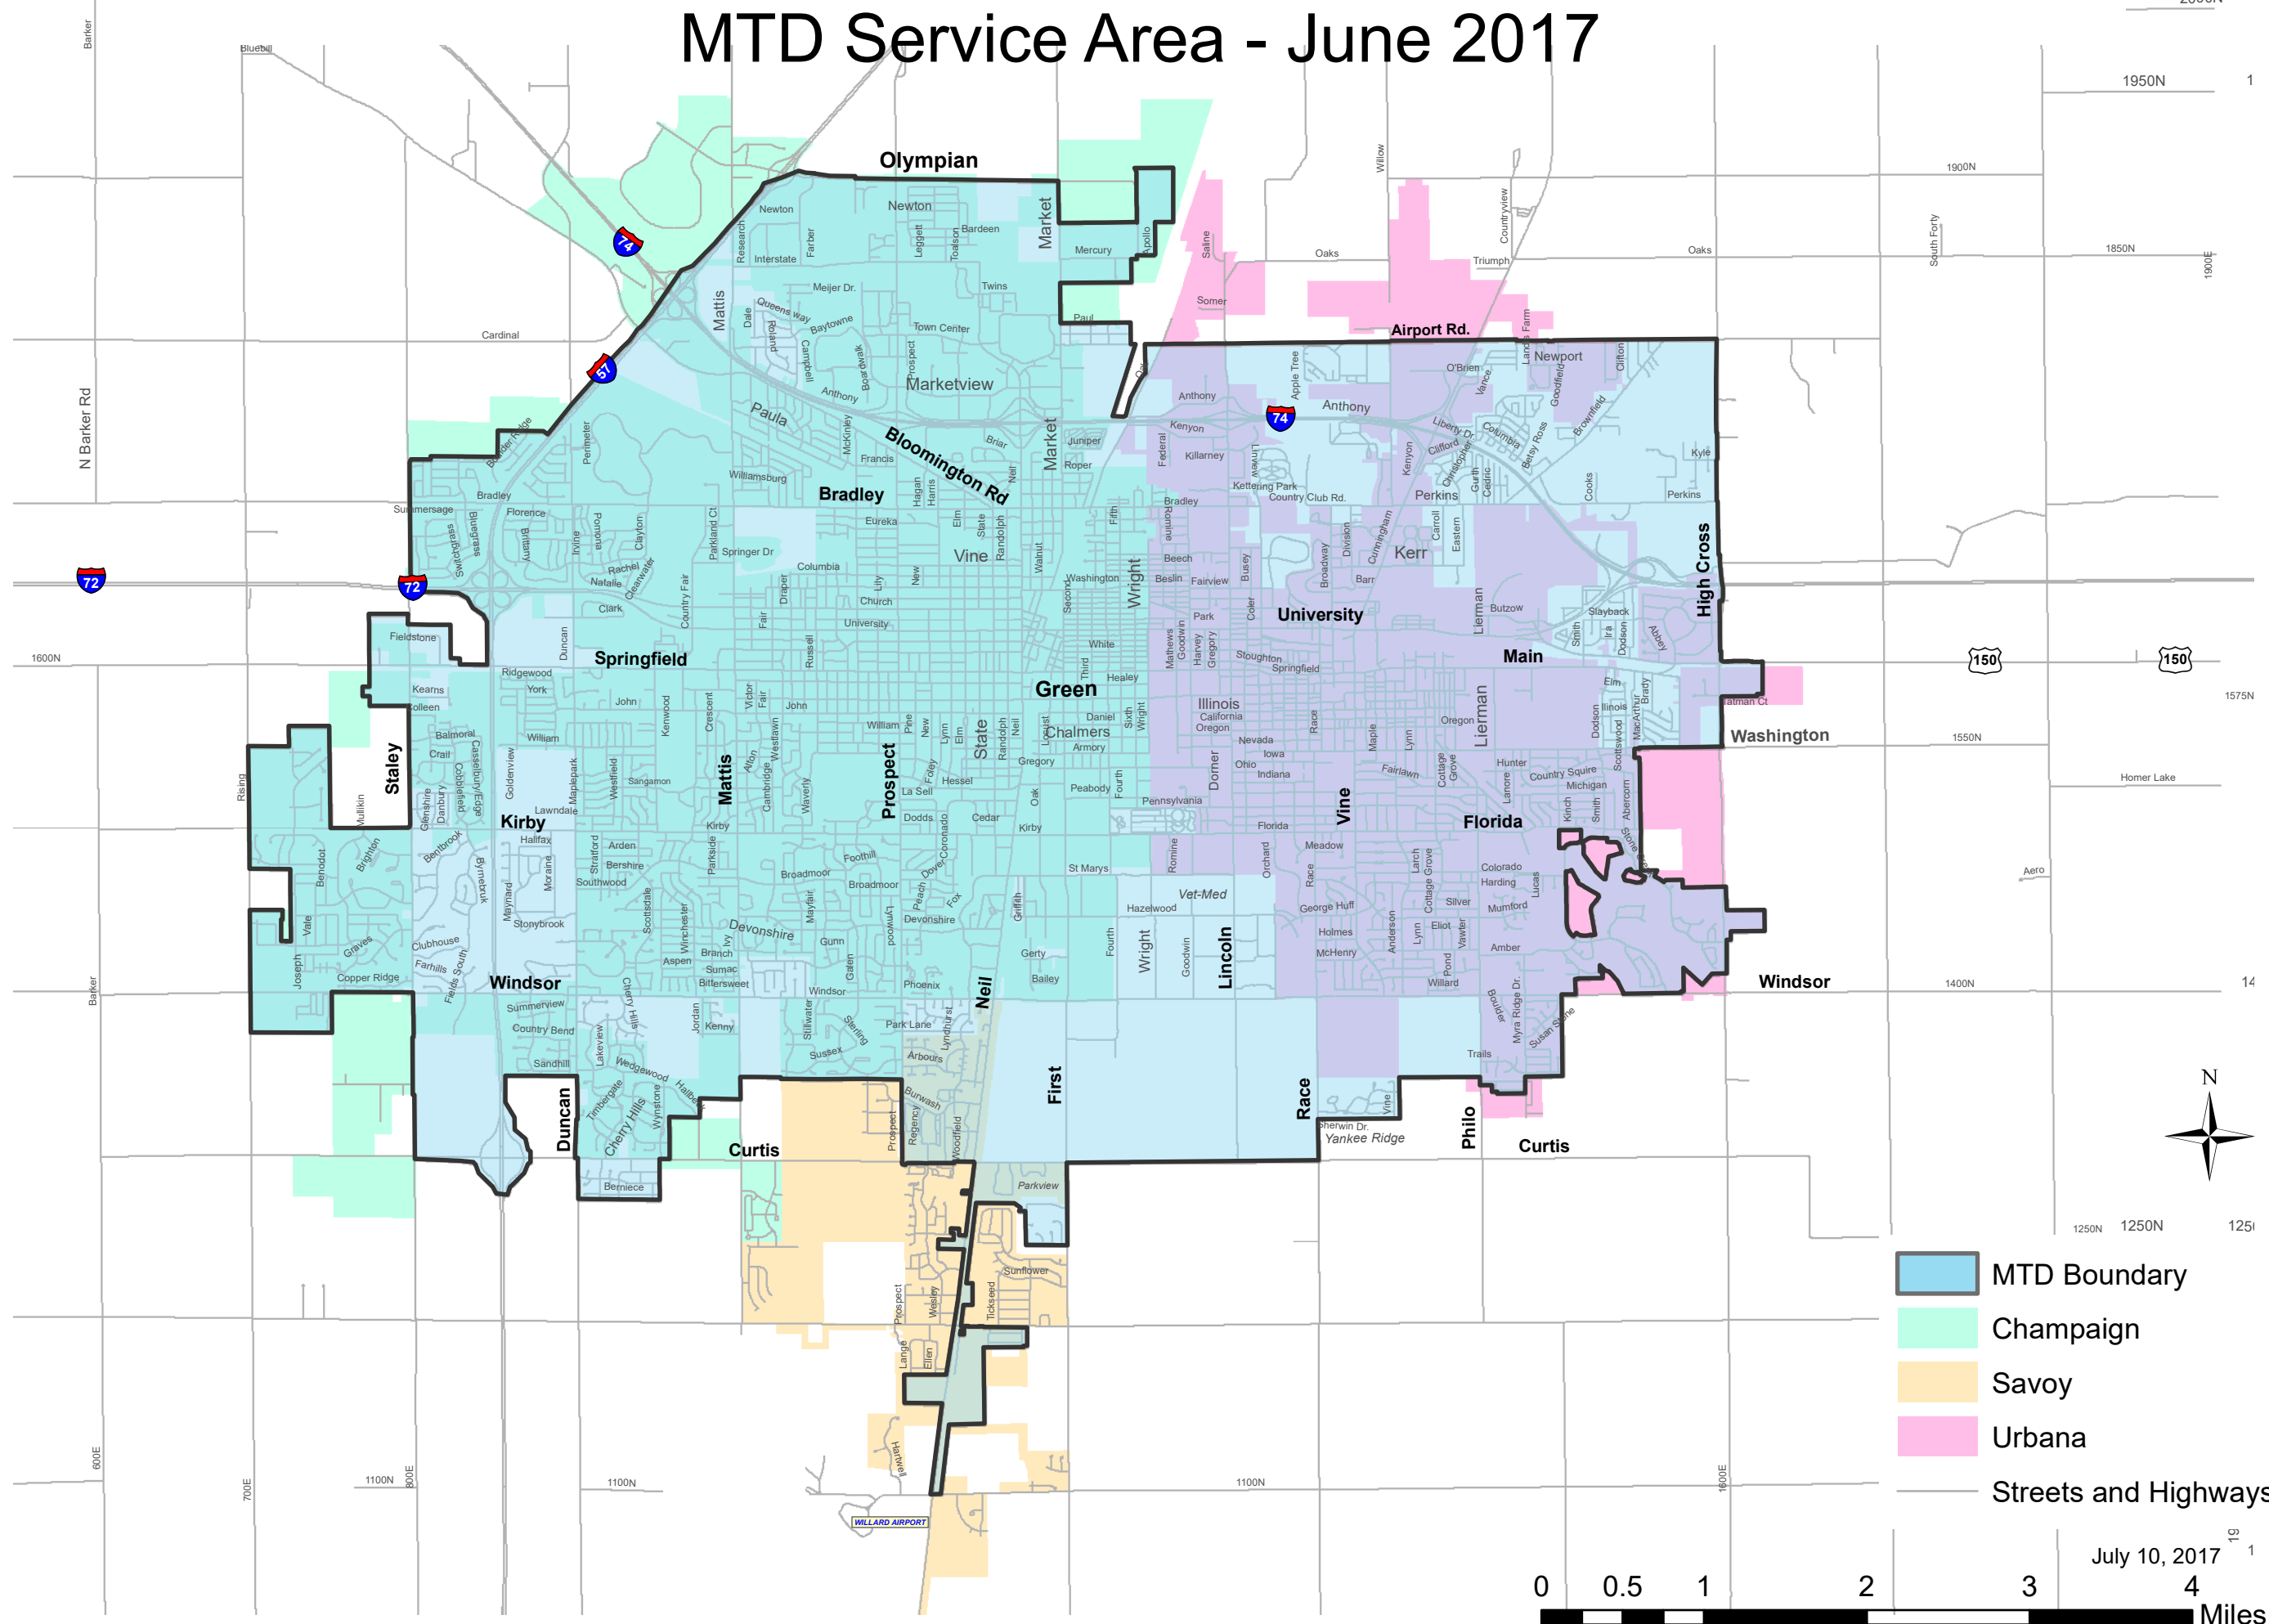

# MTD Service Area - June 2017

- MTD Boundary
- Champaign
- Savoy
- Urbana
- Streets and Highways

0 0.5 1 2 3 4 Miles

July 10, 2017