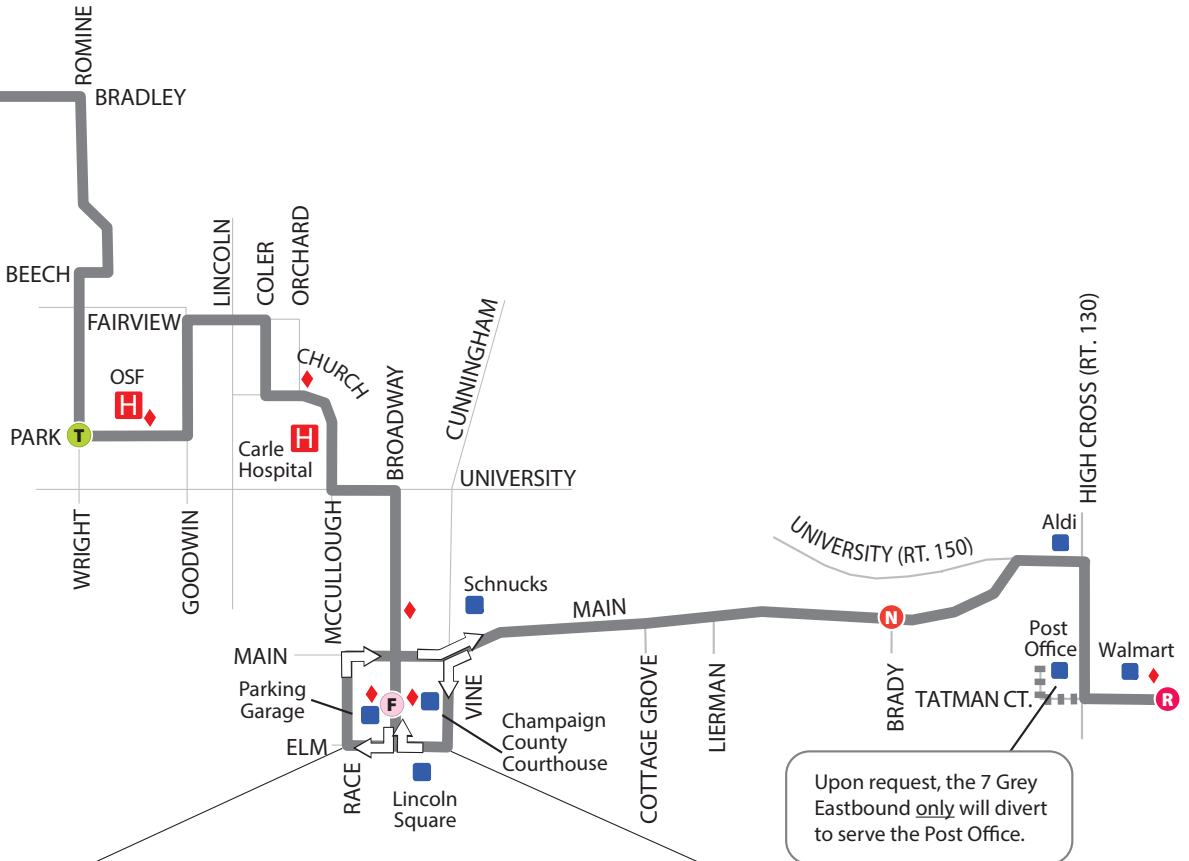

**C, T, D, E, K, S** See School Day/Route Footnotes on page 71.

**L** Weekday evenings, this trip continues as the 70 Grey Evening. Please refer to the 70 Grey Evening for exact route and schedule.

**M** On school days only this trip serves Urbana Middle School. Leaves regular route at Romine & Beech via Fairview & Goodwin, and again at University & Broadway via University to Vine.

◆ End of Route

Weekday

Evening

Saturday

Sunday

- Weekday
- Evening
- Saturday
- Sunday

**C Downtown Illinois Terminal Routing**  
 East: University to Chester to I.T. to Market to University  
 West: University to First to Chester to I.T. to Market to Logan to Walnut

- Regular Route
- Limited Service (see footnote)
- Timepoints (See schedule for the time bus departs these points)
- Places of Interest
- Hospitals and Clinics
- Shelters