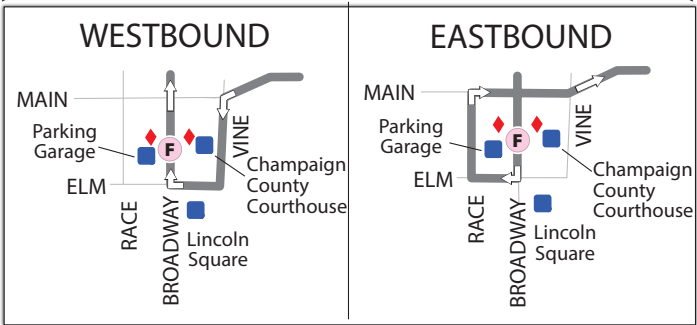

**C, T, D, E, K, S** See School Day/Route Footnotes on page 71.

**L** Weekday evenings, this trip continues as the 70 Grey Evening. Please refer to the 70 Grey Evening for exact route and schedule.

**M** On school days only this trip serves Urbana Middle School. Leaves regular route at Romine & Beech via Fairview & Goodwin, and again at University & Broadway via University to Vine.

◆ End of Route

Weekday

Evening

Saturday

Sunday

- Weekday
- Evening
- Saturday
- Sunday

**C Downtown Illinois Terminal Routing**  
 East: University to Chester to I.T. to Market to University  
 West: University to First to Chester to I.T. to Market to Logan to Walnut

- Regular Route
- Limited Service (see footnote)
- Timepoints (See schedule for the time bus departs these points)
- Places of Interest
- Hospitals and Clinics
- Shelters