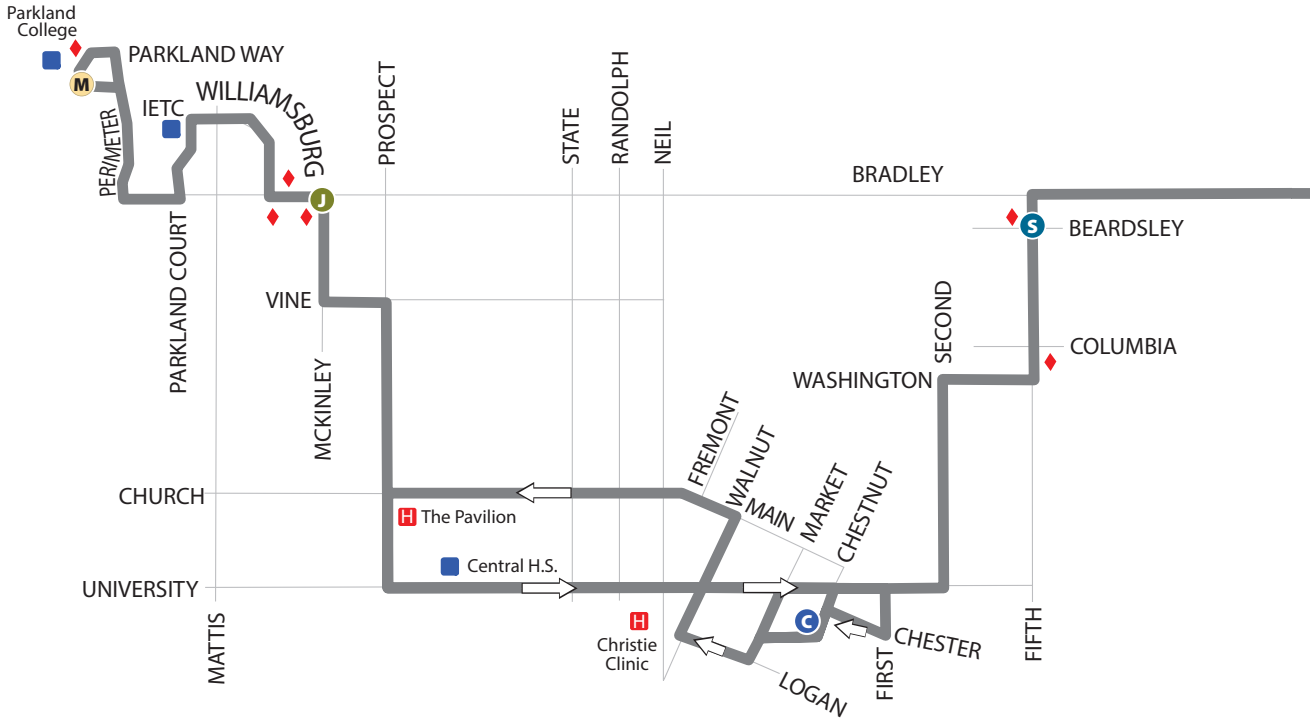

**C, T, D, E, K, S** See School Day/Route Footnotes on page 71.

**L** Weekday evenings, this trip continues as the 70 Grey Evening. Please refer to the 70 Grey Evening for exact route and schedule.

**M** On school days only this trip serves Urbana Middle School. Leaves regular route at Romine & Beech via Fairview & Goodwin, and again at University & Broadway via University to Vine.

◆ End of Route

Weekday

Evening

Saturday

Sunday

- Weekday
- Evening
- Saturday
- Sunday

**C Downtown Illinois Terminal Routing**  
 East: University to Chester to I.T. to Market to University  
 West: University to First to Chester to I.T. to Market to Logan to Walnut

- Regular Route
- Limited Service (see footnote)
- Timepoints (See schedule for the time bus departs these points)
- Places of Interest
- Hospitals and Clinics
- Shelters