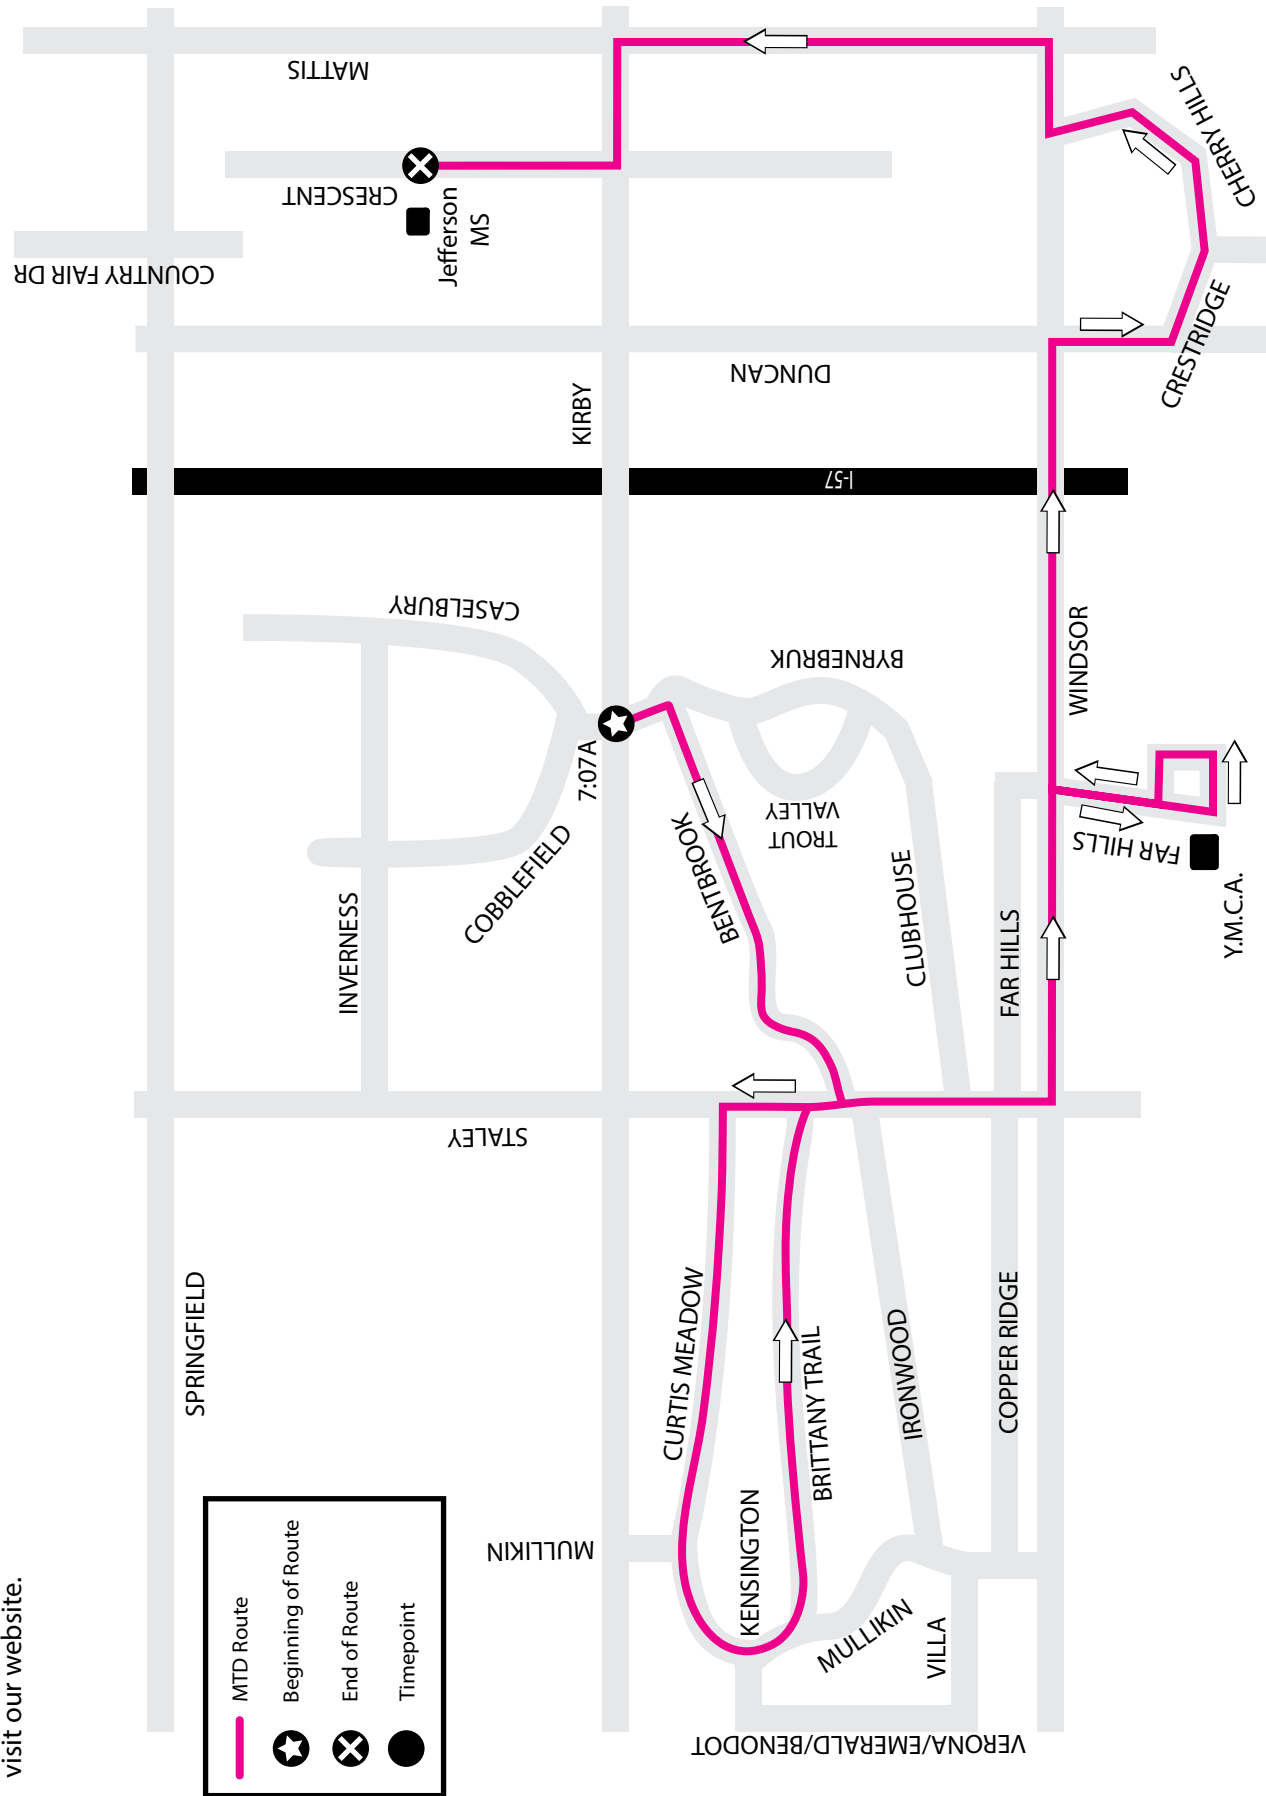

LINCOLNSHIRE FIELDS WEST TO JEFFERSON MIDDLE SCHOOL

217.384.8188 mtd.org

AM ONLY - 16B Pink Route serving Lincolnshire Fields West, Trails of Brittany, Glenshire, and Turnberry Areas

This trip starts at Kirby & Cobblefield at 7:07A and continues Cobblefield to Bentbrook to Staley to Curtis Meadow to Mullikin to Brittany Trail to Staleto regular route. The trip then diverts at Mattis to Kirby to Crescent.

MTD will board and alight at designated stops. To find your closest designated stop, please call (217.384.8188) or visit our website.

	MTD Route
	Beginning of Route
	End of Route
	Timepoint

*map not to scale