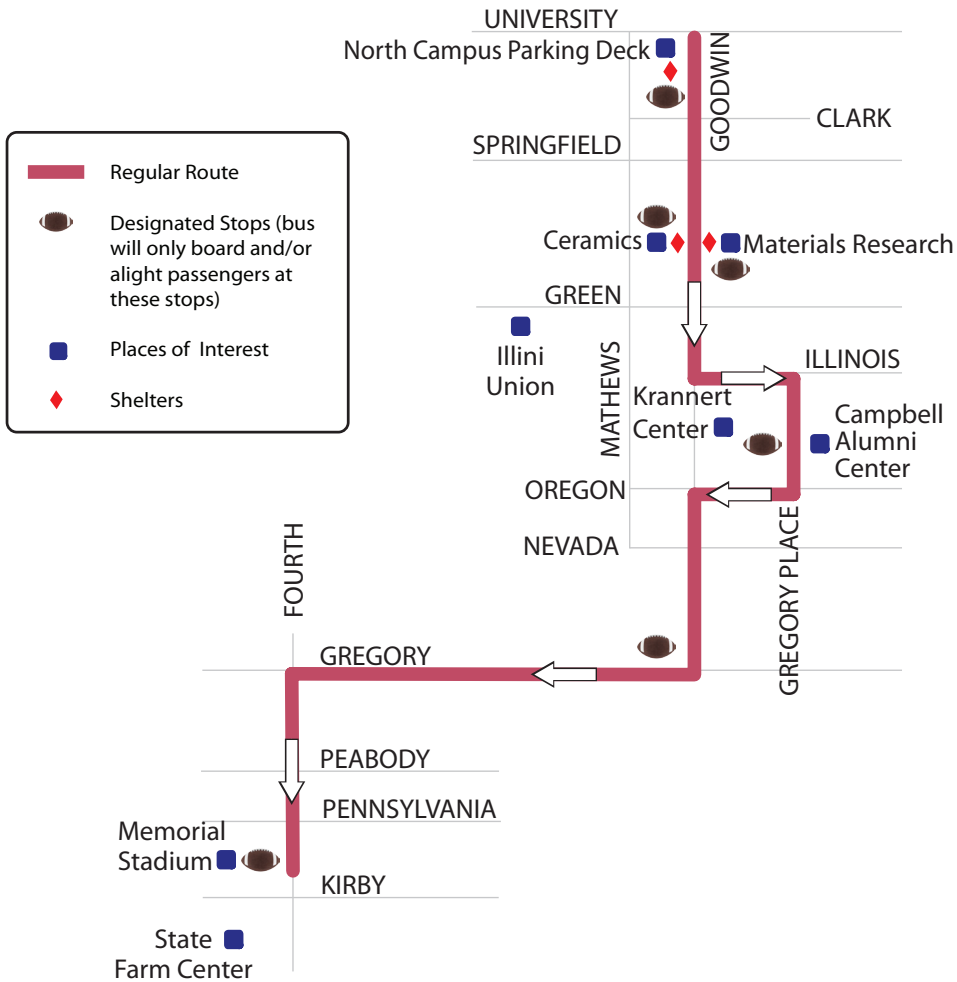

Weekday

Evening

Saturday

Sunday

The 280 tranSPORT service is available to encourage alternative transportation to and from all Illini Football home games and to alleviate traffic and parking congestion. This service is open to all members of the public.

TranSPORT service begins 2 hours before the start time of home games. The last trips departs 15 minutes after the game begins.

Passengers may return any time during the game. Return trips depart from the location at which passengers were dropped off. The last return trips depart 30 minutes after the end of the game.

The cost is \$2.00 round trip, payable when boarding. Exact cash fare is preferred. This service is included with valid passes, iCards, and DASH Cards.

Urbana tranSPORT Football

2022 Men's Football Home Game Schedule

Game Date	Opponent	Time
8/27/2022	Wyoming	3 PM
9/10/2022	Virginia	3 PM
9/22/2022	Chattanooga	7:30 PM
10/08/2022	Iowa	TBA
10/15/2022	Minnesota	11 AM
11/05/2022	Mich. State	TBA
11/12/2022	Purdue	TBA

Weekday