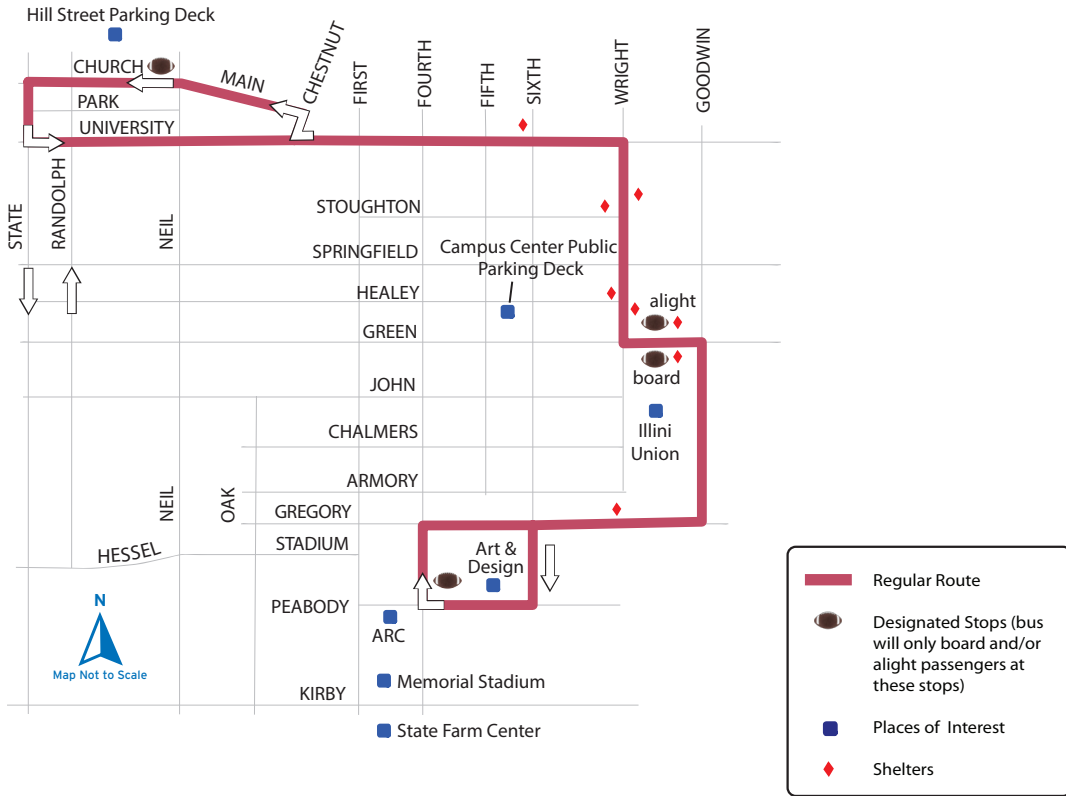

Weekday

Evening

Saturday

Sunday

The 280 tranSPORT service is available to encourage alternative transportation to and from all Illini Football home games and to alleviate traffic and parking congestion. This service is open to all members of the public.

The 280 tranSPORT Football service begins 2 hours before the start time of every home football game. The last trips depart for Memorial Stadium 15 minutes after the game begins. Passengers may return any time during the game. Return trips depart from the location at which passengers were dropped off. The last return trips depart from Memorial Stadium 30 minutes after the end of the game. The cost is \$2.00 round trip, payable when boarding. Exact cash fare is preferred. This service is included with valid passes, iCards, and DASH Cards.

### Home Game Schedule

Game Date	Opponent	Time
8/28/2021	Nebraska	12:00 PM
9/04/2021	UTSA	6:30 PM
9/17/2021	Maryland	8:00 PM
10/02/2021	Charlotte	TBA
10/09/2021	Wisconsin (Homecoming)	TBA
10/30/2021	Rutgers (Dad's Day)	TBA
11/27/2021	Northwestern	TBA

## Champaign tranSPORT Football

- Weekday
- Evening
- Saturday**
- Sunday

Look for these signs at the designated stops for Illini Football!

**MTD**  
280 tranSPORT  
to Memorial Stadium

**I**

Service begins two hours before game time at North Campus Parking Deck. Last trip 15 minutes after game begins. Last return trip 30 minutes after game's end.  
Champaign Urbana Mass Transit District  
217.384.8188 mtd.org