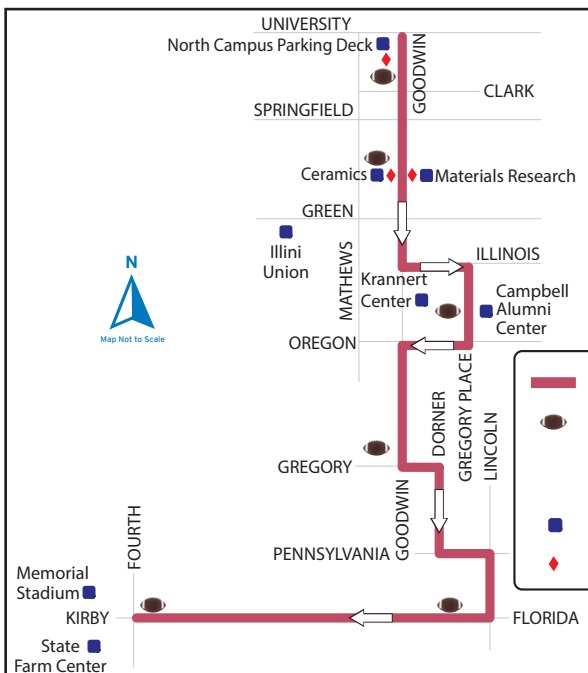

The 280 transPORT route is available to encourage alternative transportation to and from Illini Football home games and to alleviate traffic and parking congestion. This route is open to all members of the public.

TransPORT service begins two hours before the start time of home games. The last trips depart 15 minutes after the game begins.

Passengers may return any time during the game. Return trips depart from the location at which passengers were dropped off. The last return trips depart 30 minutes after the end of the game.

The cost is \$2 round trip, payable when boarding. Exact cash fare is preferred. This service is included with valid passes, i-cards, and DASH Passes.

### Urbana transPORT