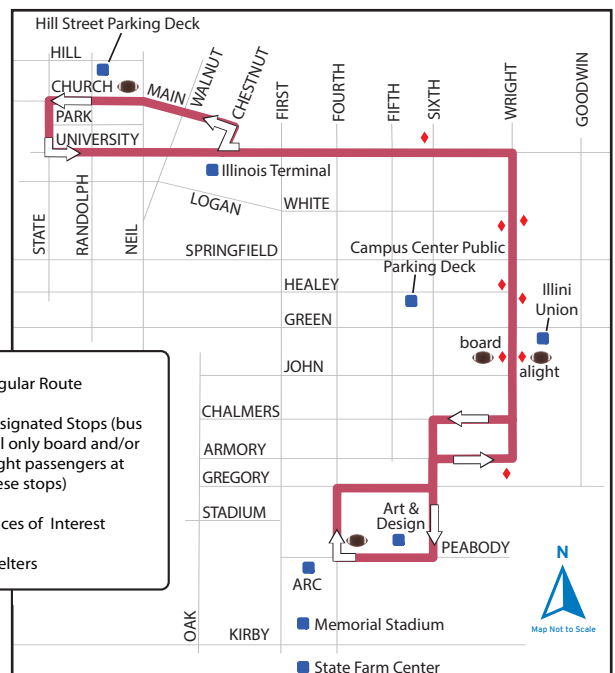

Champaign transPORT

Weekday
Evening
Saturday
Sunday