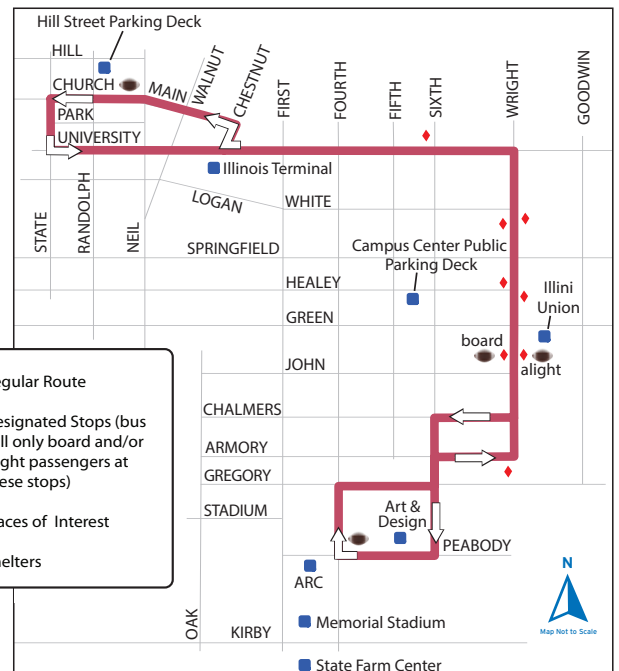

The 280 tranSPORT service is available to encourage alternative transportation to and from Illini Football home games and to alleviate traffic and parking congestion. This service is open to all members of the public.

TranSPORT service begins 2 hours before the start time of home games. The last trips depart 15 minutes after the game begins.

Passengers may return any time during the game. Return trips depart from the location at which passengers were dropped off. The last return trips depart 30 minutes after the end of the game.

The cost is $2.00 round trip, payable when boarding. Exact cash fare is preferred. This service is included with valid passes, i-Cards, and DASH Passes.

2024 Football Home Game Schedule

Please confirm game dates, times, and guidelines on fightingillini.com and confirm 280 tranSPORT service on mtd.org.

Date	Opponent	Time
8/29/2024	Eastern	8 PM
9/7/2024	Kansas	6 PM
9/14/2024	Central Michigan	11 AM
10/12/2024	Purdue	TBA
10/19/2024	Michigan	TBA
11/2/2024	Minnesota	TBA
11/16/2024	Michigan State	TBA

Urbana tranSPORT

Champaign tranSPORT

Weekday
Evening
Saturday
Sunday