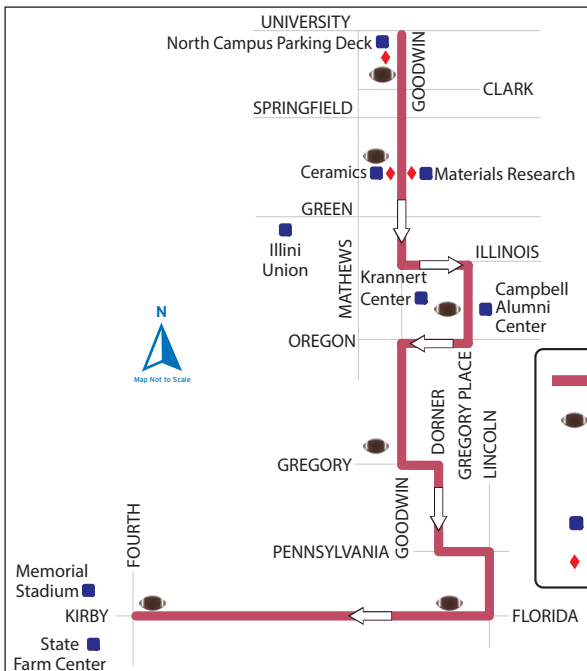

The 280 tranSPORT service is available to encourage alternative transportation to and from Illini Football home games and to alleviate traffic and parking congestion. This service is open to all members of the public.

TranSPORT service begins 2 hours before the start time of home games. The last trips depart 15 minutes after the game begins.

Passengers may return any time during the game. Return trips depart from the location at which passengers were dropped off. The last return trips depart 30 minutes after the end of the game.

The cost is $2.00 round trip, payable when boarding. Exact cash fare is preferred. This service is included with valid passes, i-Cards, and DASH Passes.

2024 Football Home Game Schedule

Please confirm game dates, times, and guidelines on fightingillini.com and confirm 280 tranSPORT service on mtd.org.

Date	Opponent	Time
8/29/2024	Eastern	8 PM
9/7/2024	Kansas	6 PM
9/14/2024	Central Michigan	11 AM
10/12/2024	Purdue	TBA
10/19/2024	Michigan	TBA
11/2/2024	Minnesota	TBA
11/16/2024	Michigan State	TBA

Urbana tranSPORT

Champaign tranSPORT

Weekday
Evening
Saturday
Sunday