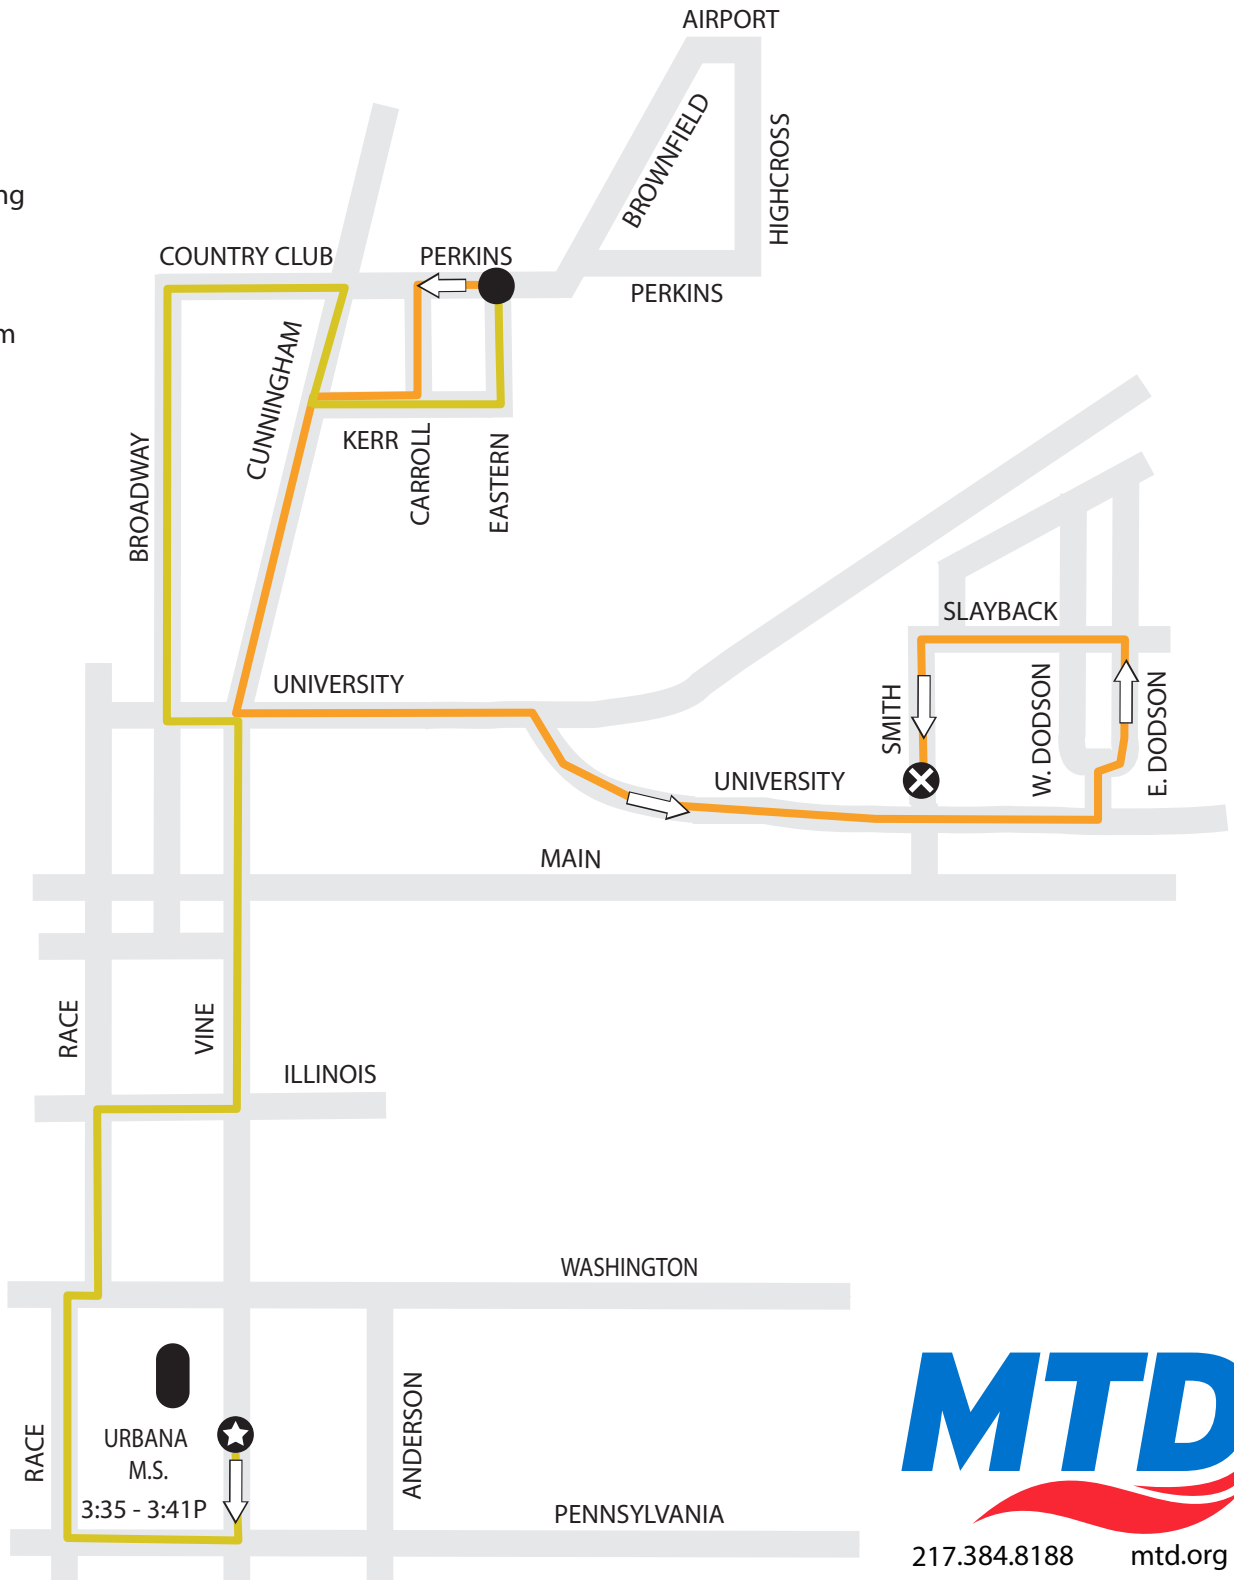

URBANA MIDDLE SCHOOL TO IVANHOE

PM ONLY - 6 Orange East from Urbana Middle School to Carroll Addition and Edgewood

This trip begins from Urbana Middle School as the 10E Gold boarding students at 3:35P. The route follows Vine to Pennsylvania to Race to Washington to Race to Illinois to Vine to University to Broadway to Country Club Road to Cunningham to Kerr to Carroll to Perkins and continues as the 6E Orange Perkins to Carroll to Kerr to Cunningham to University to Rt. 150 to East Dodson to Slayback to Smith.

MTD will board and alight riders at designated stops. To find your closest designated stop, please call (217.384.8188) or visit our website.

*map not to scale

	MTD Route
	Beginning of Route
	Route Switch
	End of Route