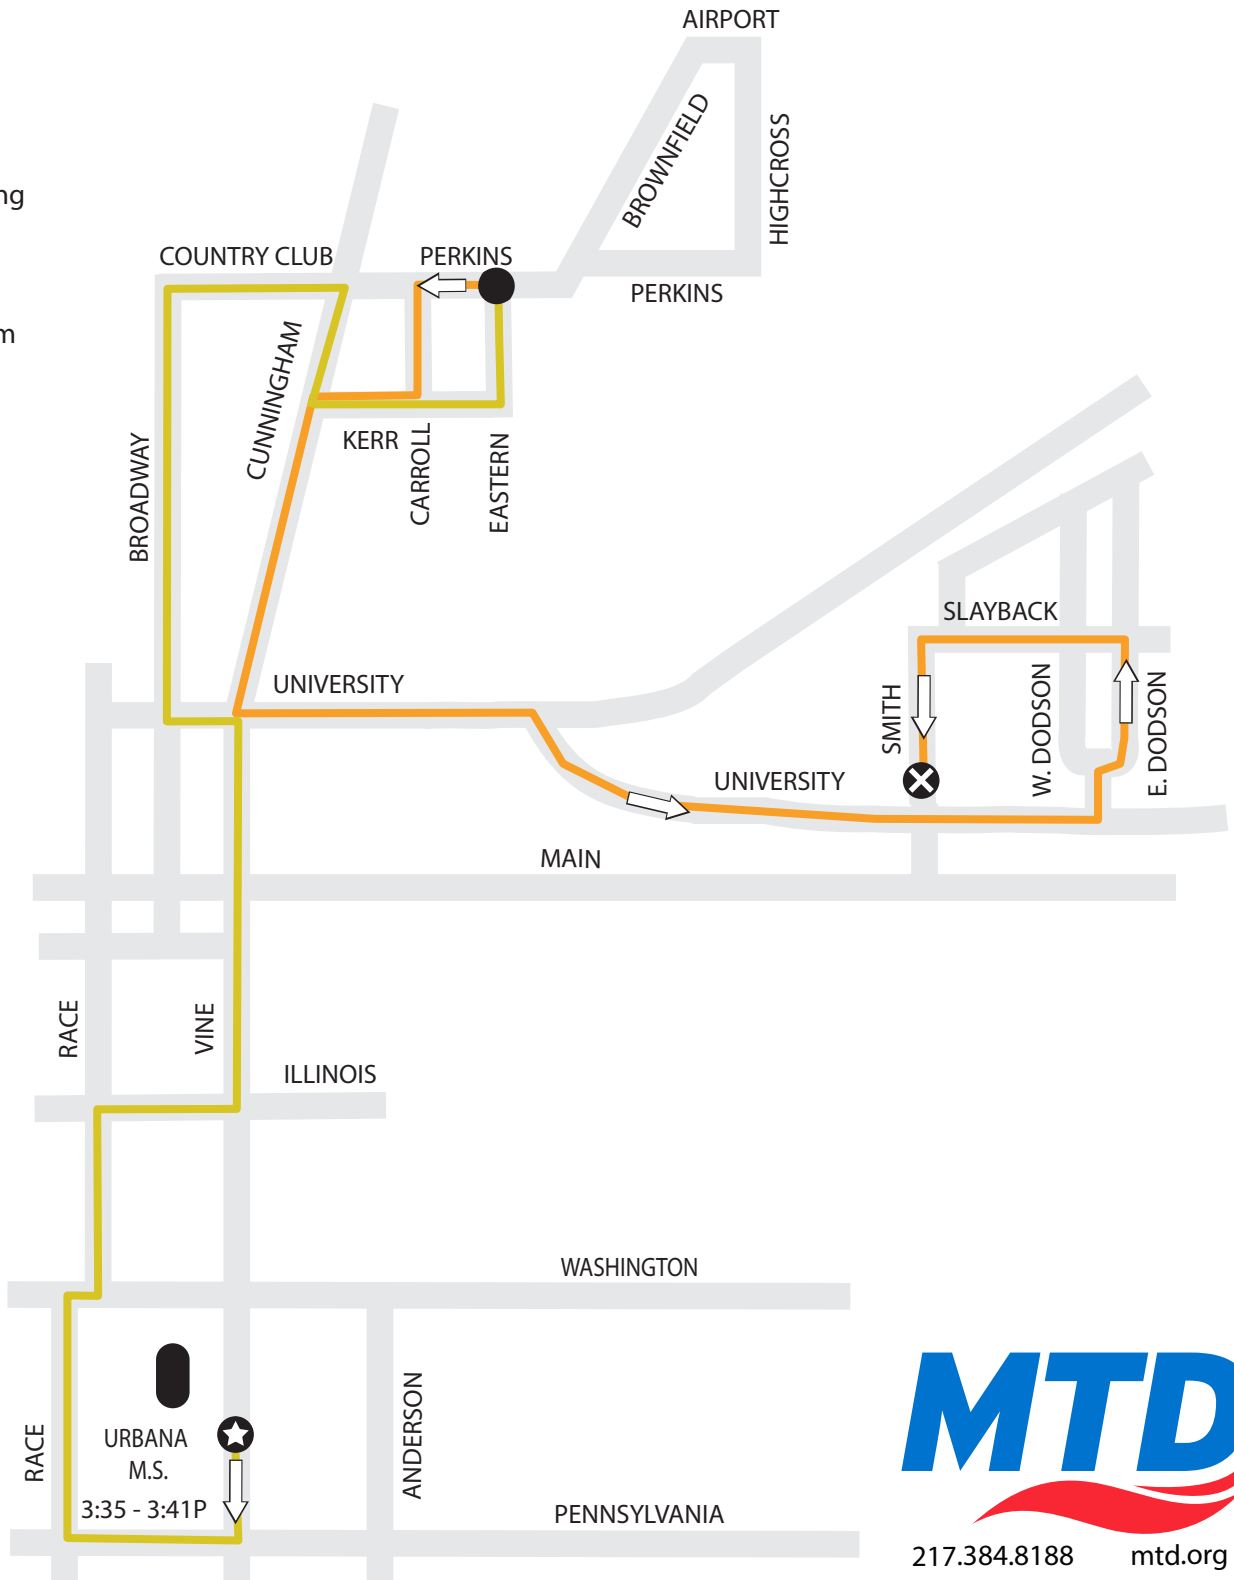

URBANA MIDDLE SCHOOL TO EDGEWOOD

PM ONLY - 6 Orange East from Urbana Middle School to Carroll Addition and Edgewood

This trip begins from Urbana Middle School as the 10E Gold boarding students at 3:35P. The route follows Vine to Pennsylvania to Race to Washington to Race to Illinois to Vine to University to Broadway to Country Club Road to Cunningham to Kerr to Carroll to Perkins and continues as the 6E Orange Perkins to Carroll to Kerr to Cunningham to University to Rt. 150 to East Dodson to Slayback to Smith.

MTD will board and alight riders at designated stops. To find your closest designated stop, please call (217.384.8188) or visit our website.

*map not to scale

	MTD Route
	Beginning of Route
	Route Switch
	End of Route