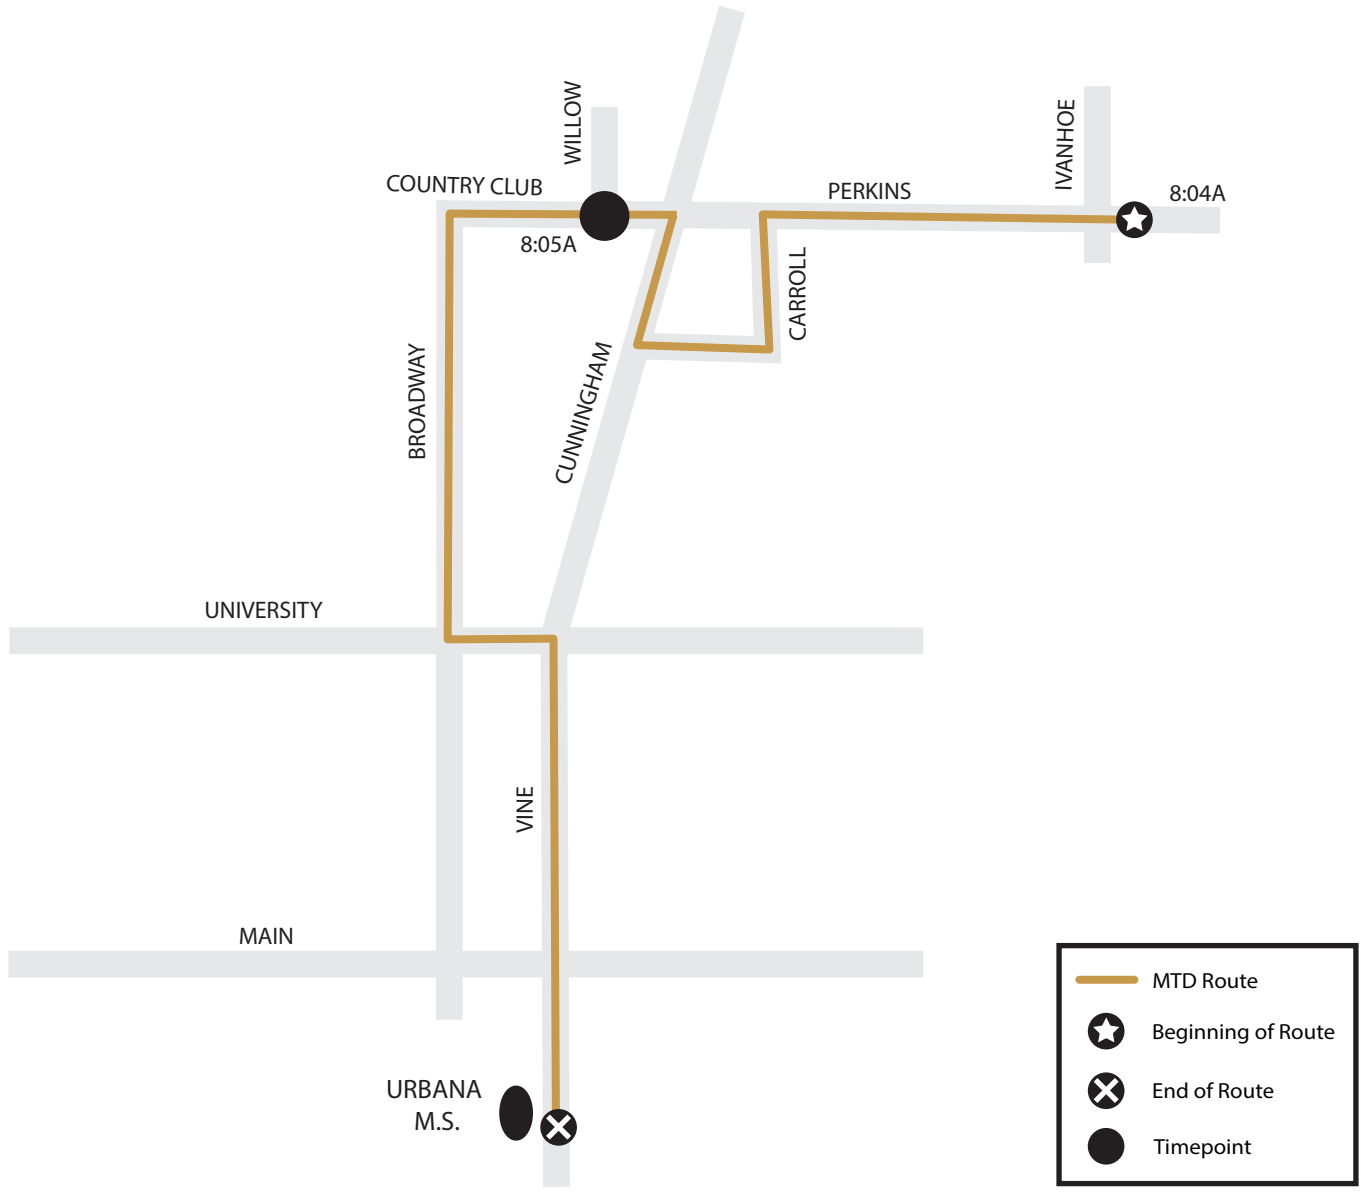

IVANHOE ESTATES AND CRYSTAL LAKE AREAS TO URBANA MIDDLE SCHOOL

AM ONLY - 10 Gold West Route serving the Ivanhoe Estates & Crystal Lake Areas

The trip starts at the corner of Perkins & Ivanhoe at 8:04A and is due at Country Club & Willow at 8:08A. Route continues to Urbana Middle School via Country Club to Broadway to University to Vine.

MTD will board and alight riders at designated stops. To find your closest designated stop, please call (217.384.8188) or visit our website.

*map not to scale