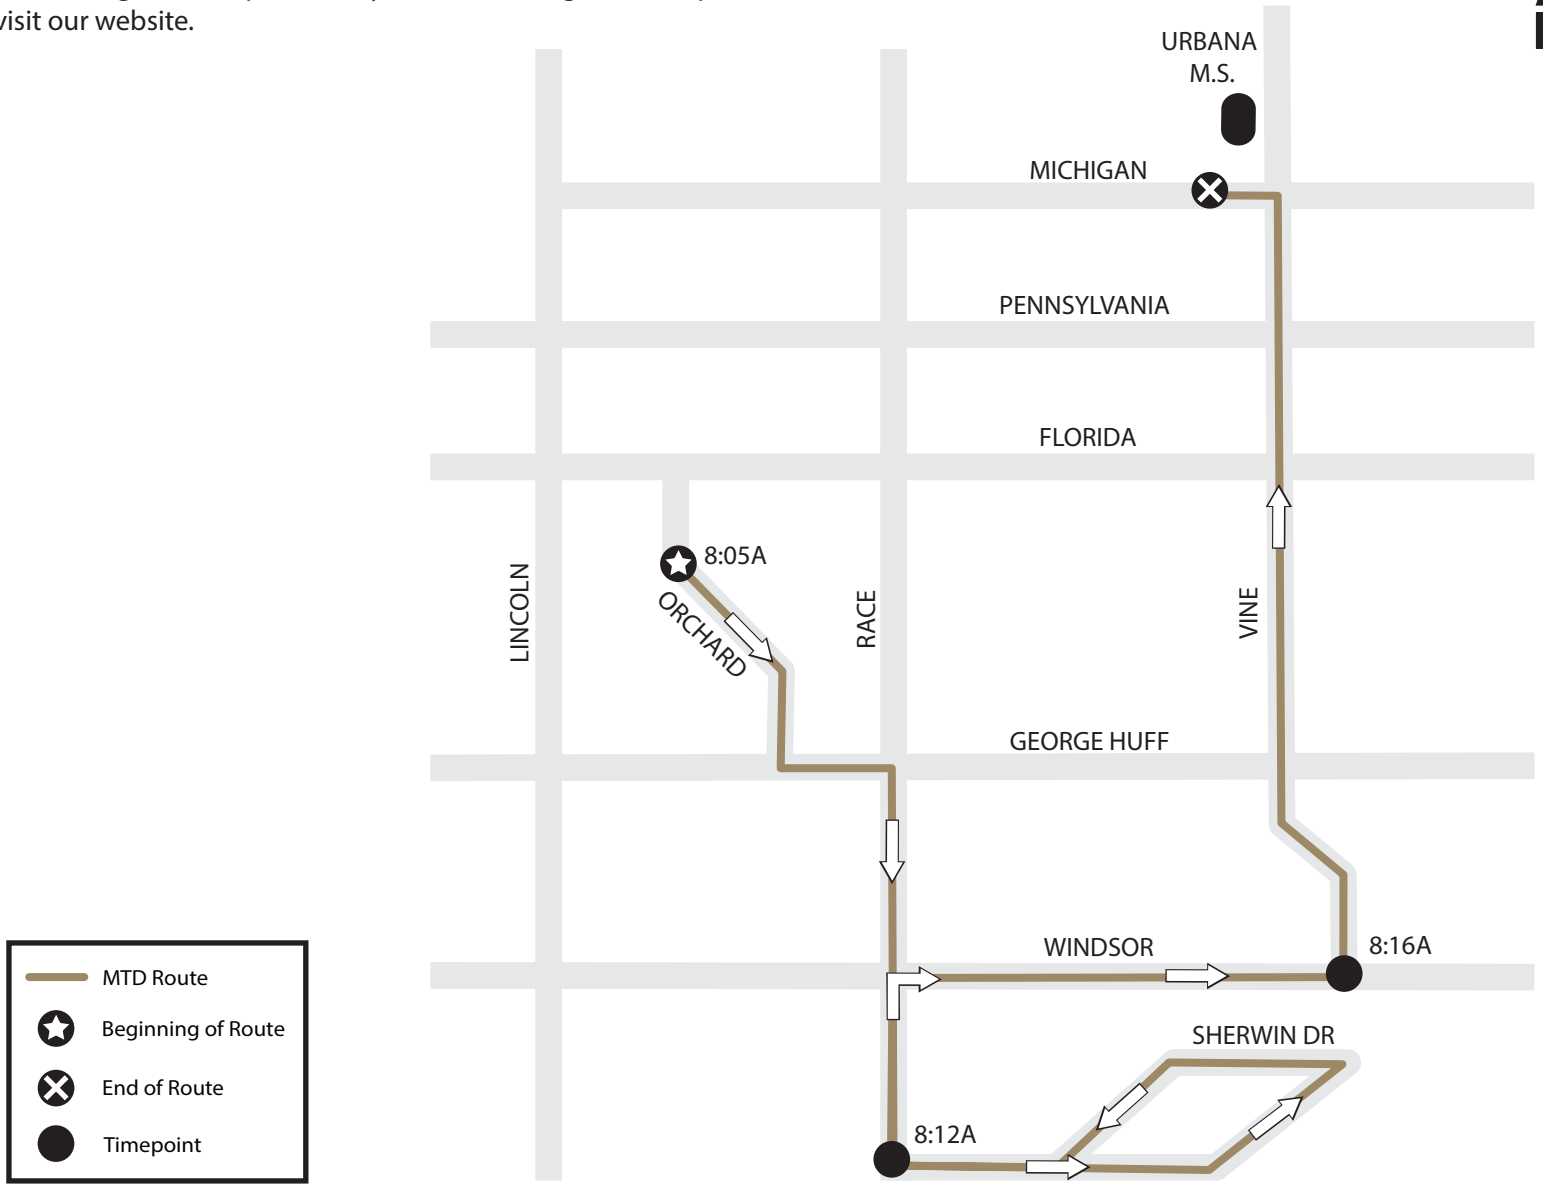

ORCHARD DOWNS, YANKEE RIDGE, & SOUTH VINE ST. AREAS TO URBANA MIDDLE SCHOOL

AM ONLY - 8 Bronze East Route serving the Orchard Downs, Yankee Ridge, and South Vine Street Areas

The trip starts at Orchard Downs at 8:05A, is due at Yankee Ridge at 8:12A, and at Vine & Windsor at 8:16A. Route continues to Urbana Middle School via Vine.

MTD will board and alight riders at designated stops. To find your closest designated stop, please call (217.384.8188) or visit our website.

*map not to scale