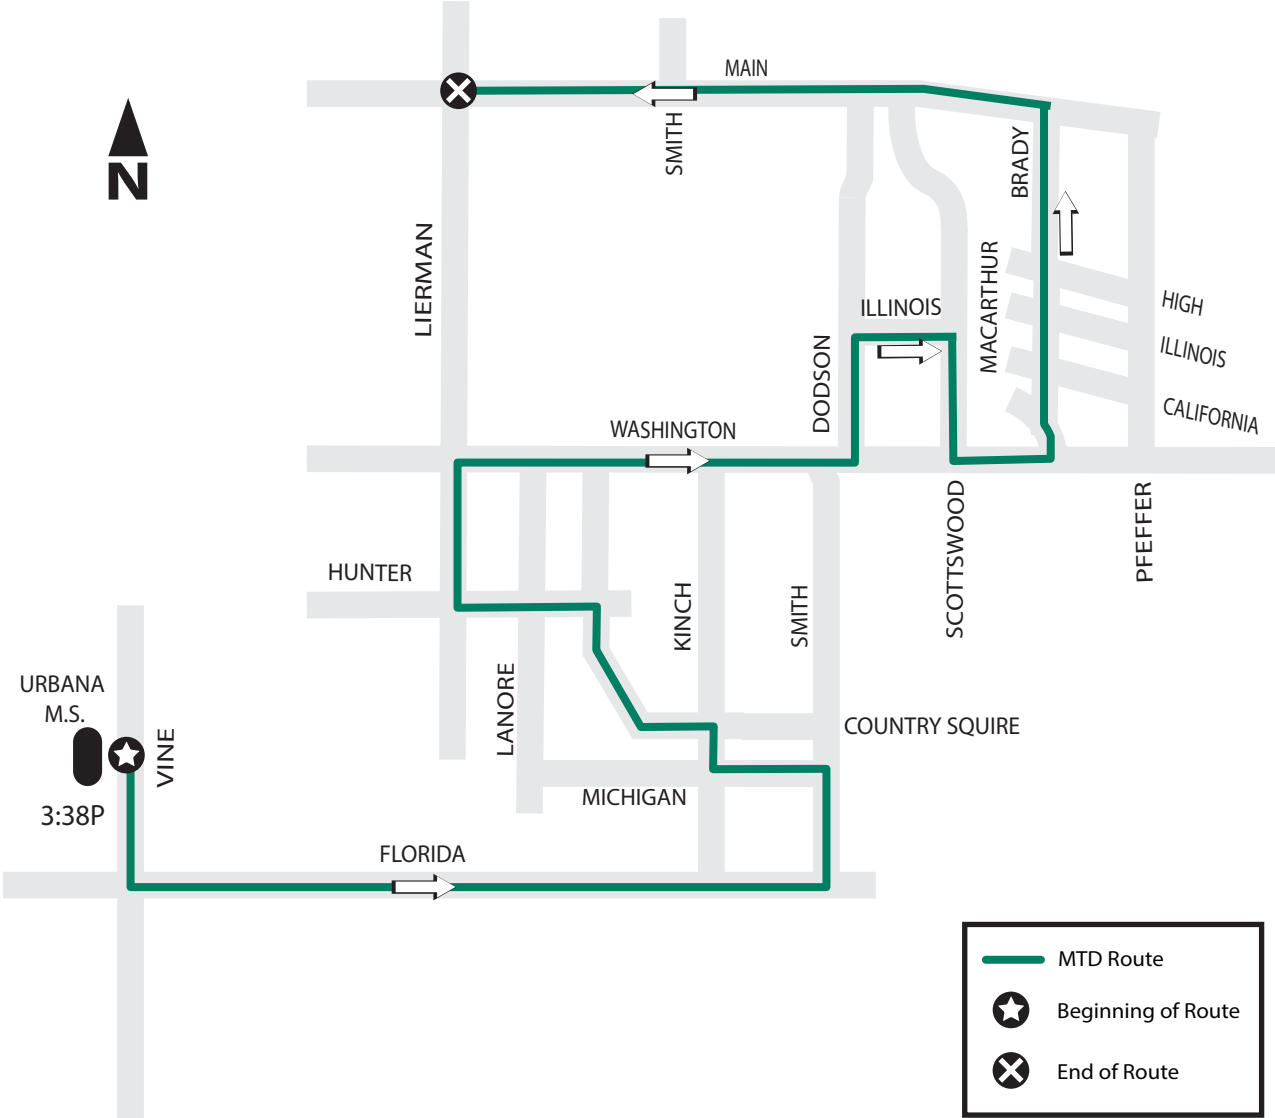

217.384.8188 mtd.org

URBANA MIDDLE SCHOOL TO SCOTTSWOOD AND SAVANNAH GREEN

PM ONLY - 5E Green Scottswood #1 from Urbana Middle School

This route boards students at Urbana Middle School and alights passengers along this route: Vine to Florida to Smith to Michigan to Kinch to regular 5E Green Route. If passengers are still aboard at Main & Smith, route continues Main until Main & Lierman.

MTD will board and alight riders at designated stops. To find your closest designated stop, please call (217.384.8188) or visit our website (cumtd.com/maps-and-schedules/school/6).

*map not to scale