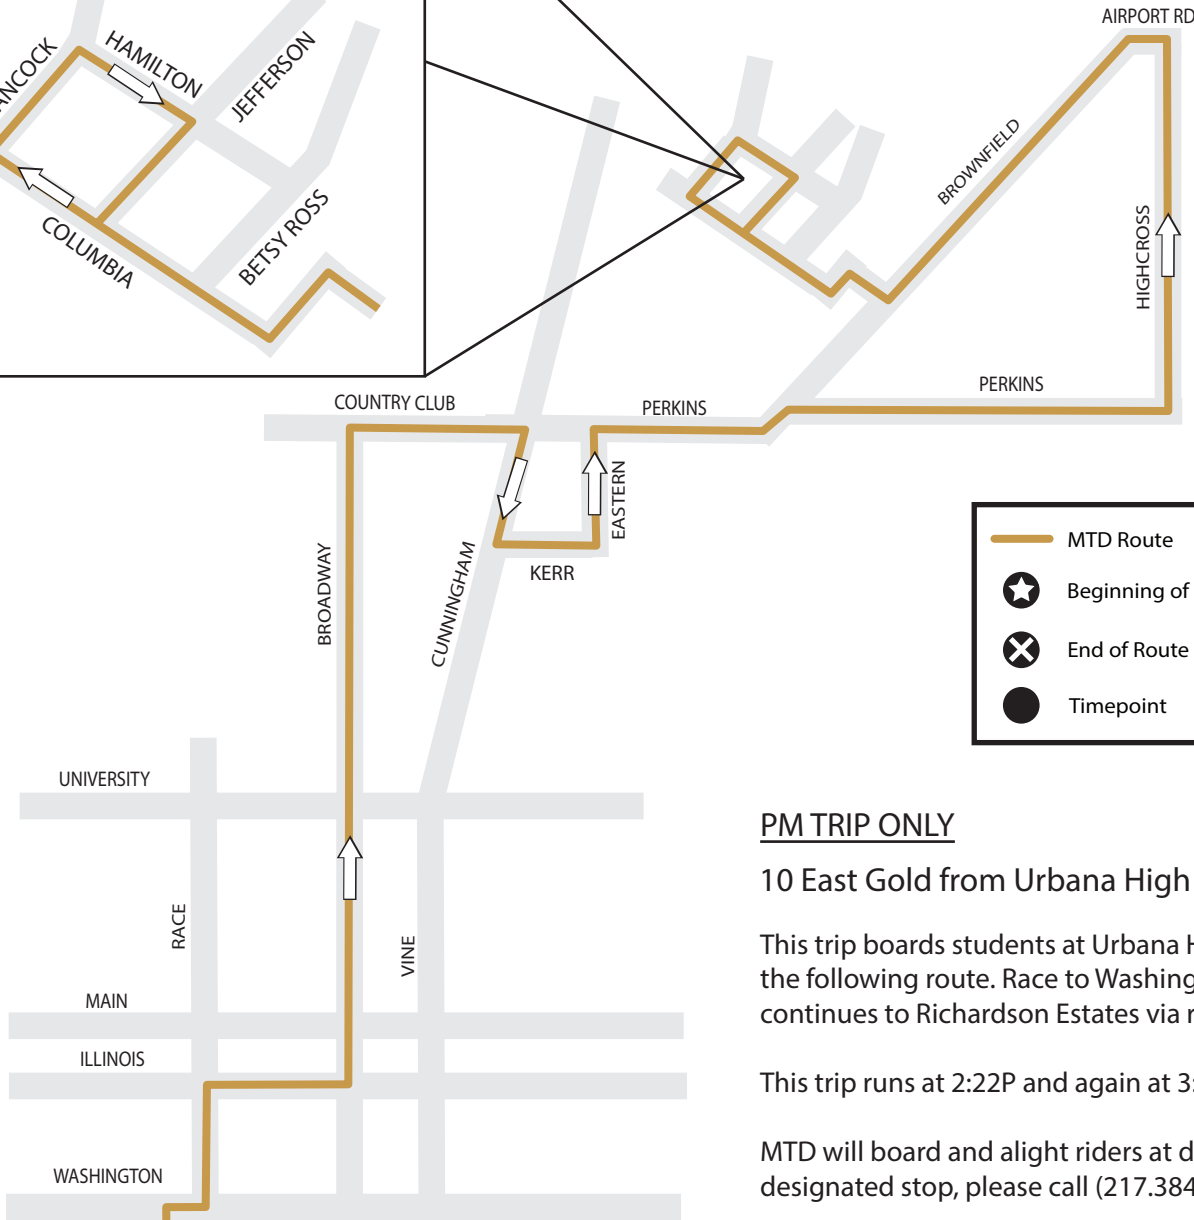

thrive

217.384.8188

mtd.org

	MTD Route
	Beginning of Route
	End of Route
	Timepoint

*not to scale

RACE
 URBANA H.S.
 2:22P-2:32P
 &
 3:16P-3:26P

PM TRIP ONLY

10 East Gold from Urbana High School to Northeast Urbana

This trip boards students at Urbana High School and alights passengers along the following route. Race to Washington to Race to Illinois to Broadway then continues to Richardson Estates via regular 10 Gold East route.

This trip runs at 2:22P and again at 3:16P.

MTD will board and alight riders at designated stops. To find your closest designated stop, please call (217.384.8188) or visit our website.