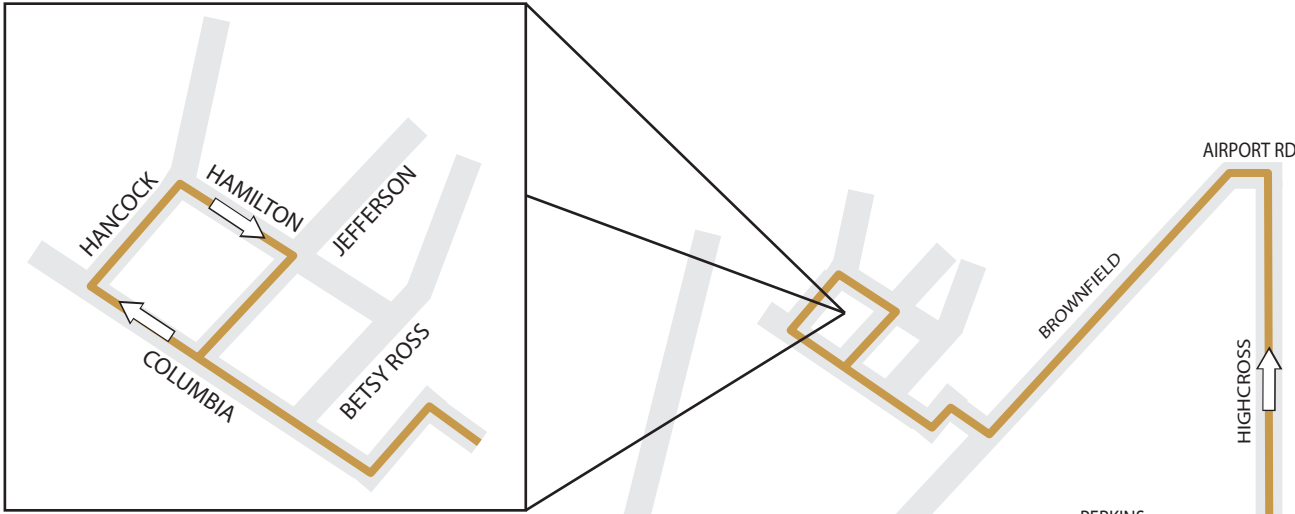

thrive

217.384.8188

mtd.org

	MTD Route
	Beginning of Route
	End of Route
	Timepoint

*not to scale

RACE
 URBANA H.S.
 2:22P-2:32P
 &
 3:16P-3:26P

PM TRIP ONLY

10 East Gold from Urbana High School to Northeast Urbana

This trip boards students at Urbana High School and alights passengers along the following route. Race to Washington to Race to Illinois to Broadway then continues to Richardson Estates via regular 10 Gold East route.

This trip runs at 2:22P and again at 3:16P.

MTD will board and alight riders at designated stops. To find your closest designated stop, please call (217.384.8188) or visit our website.