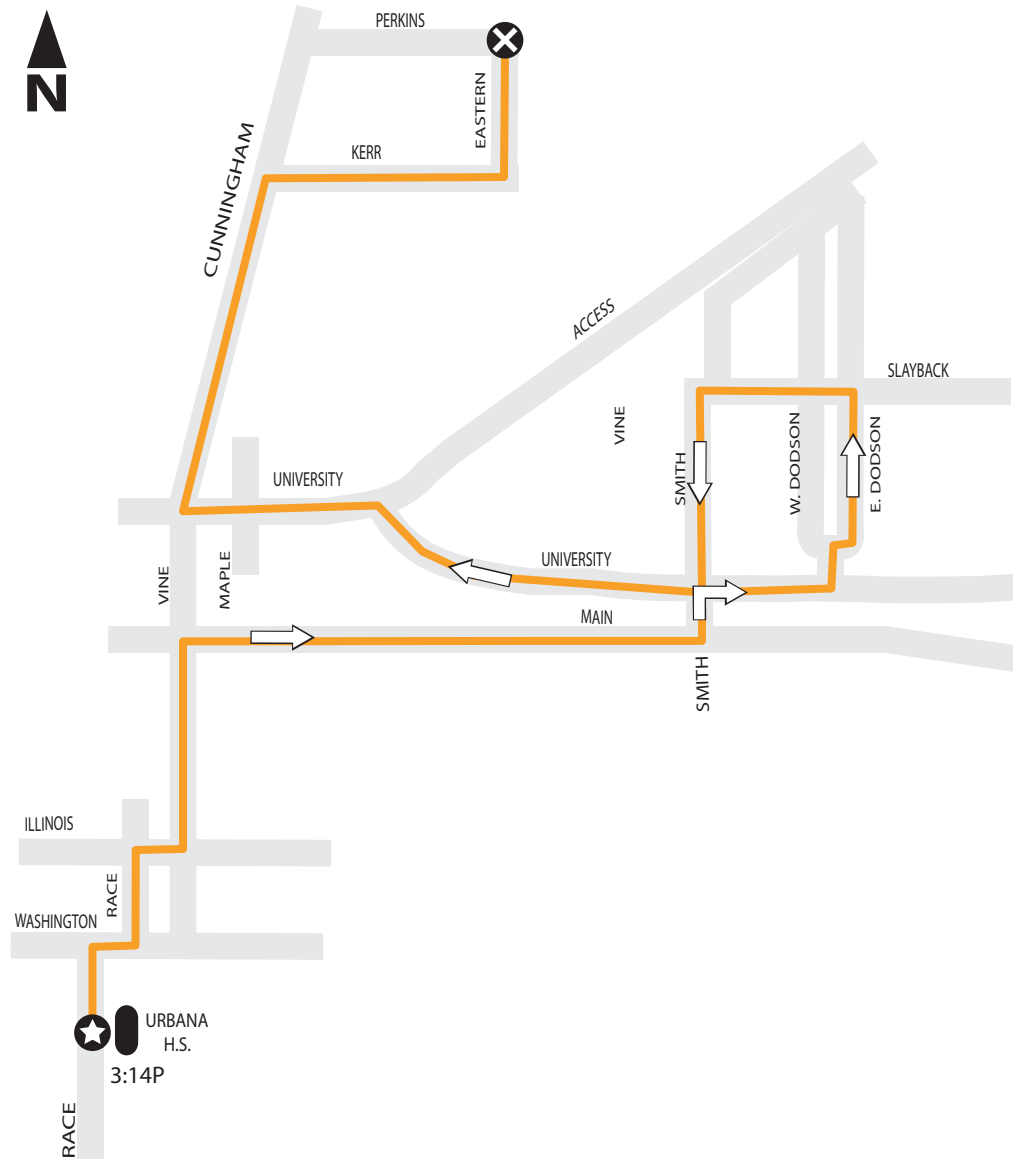

# URBANA HIGH SCHOOL TO EDGEWOOD / EASTERN & PERKINS

PM ONLY - 6 Orange East from Urbana High School to Edgewood and the Kerr/Eastern/Perkins area.

217.384.188 mtd.org

This trip begins from Urbana High School and alights passengers along the following route: Race to Washington to Race to Illinois to Vine to Main to Smith Rd. to Rt. 150 to Dodson to Slayback to Smith to Rt. 150 to University to Cunningham to Kerr to Eastern to Perkins.

MTD will board and alight riders at designated stops. To find your closest designated stop, please call (217.384.8188) or visit our website.

- MTD Route
- Beginning of Route
- End of Route

\*maps not to scale