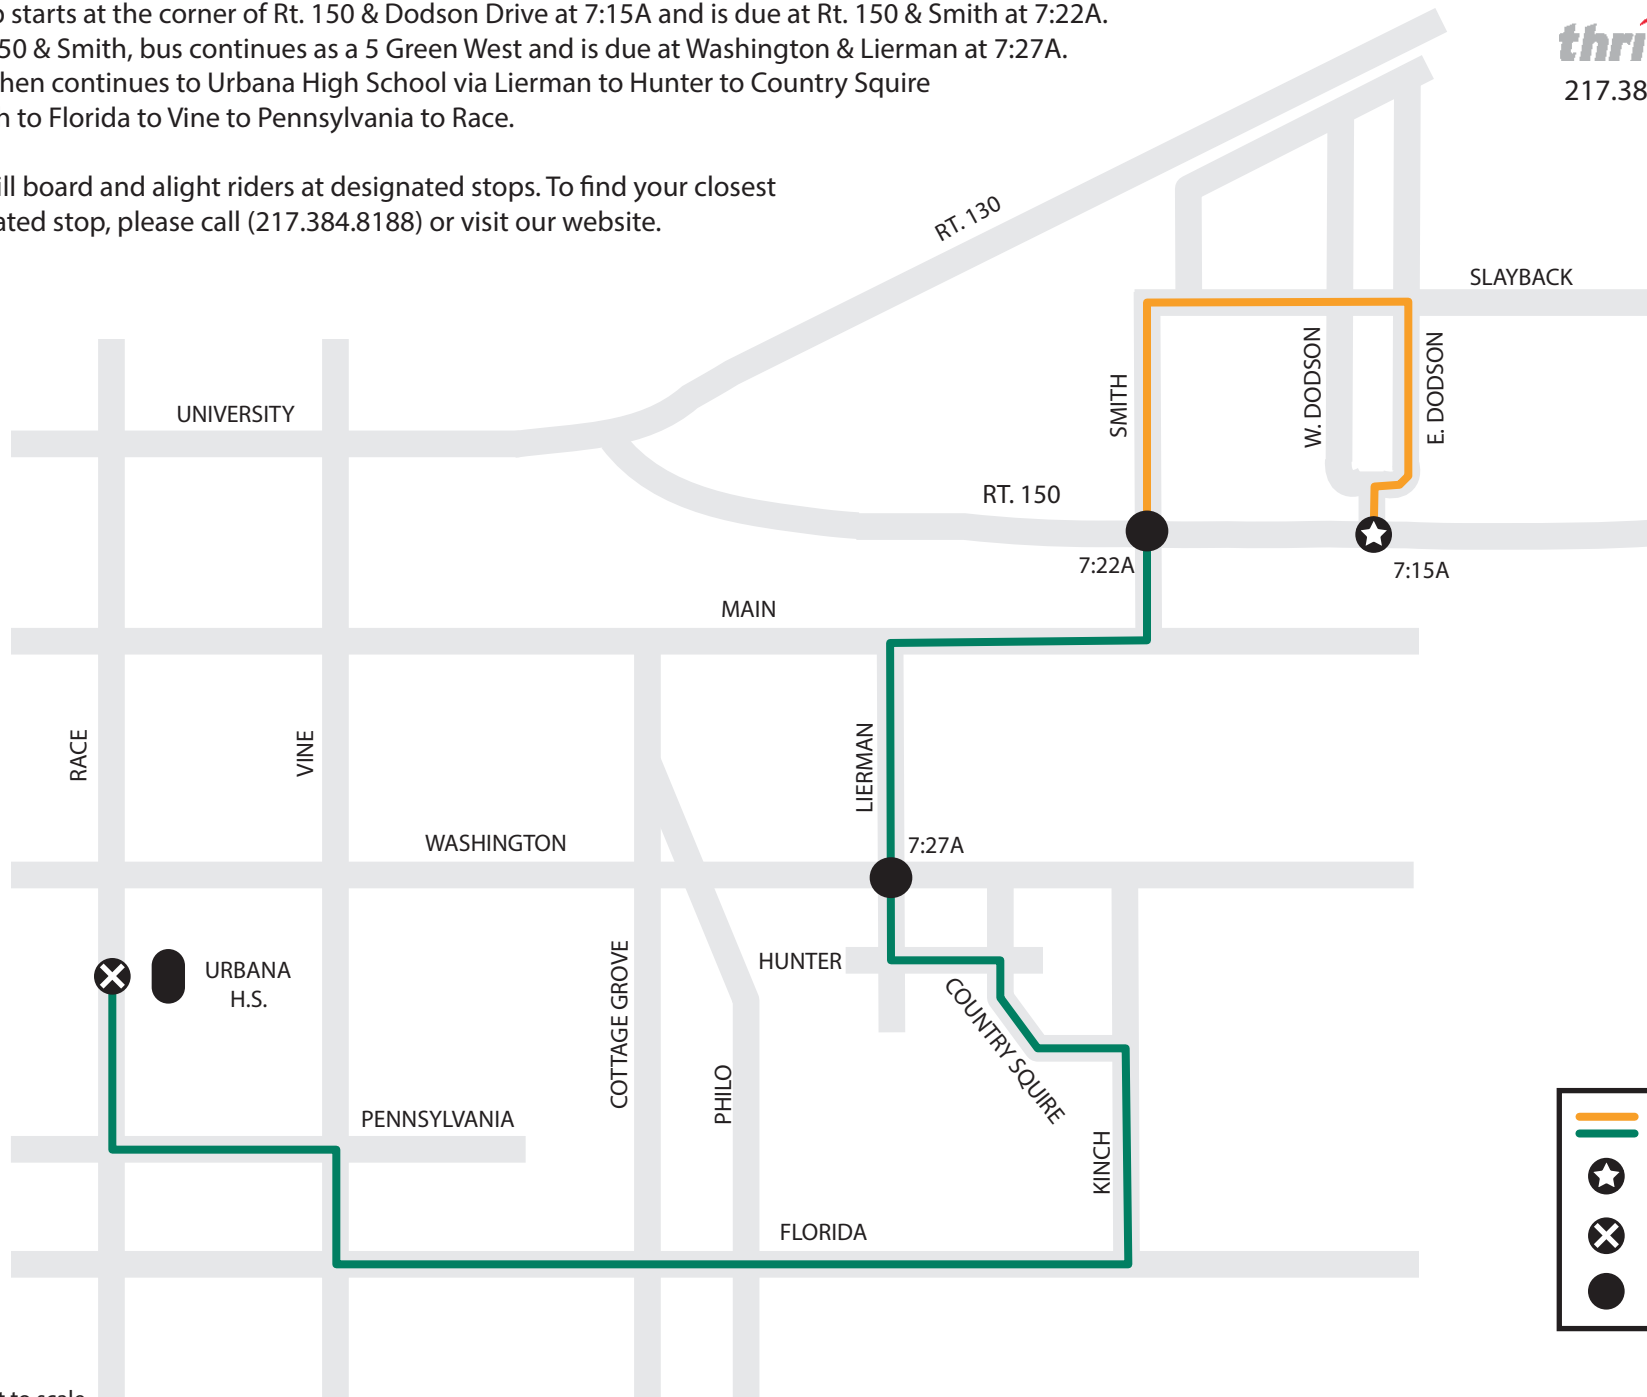

EDGEWOOD AREA TO URBANA HIGH SCHOOL

AM ONLY - 6 Orange West/5 Green West Route serving the Edgewood area.

The trip starts at the corner of Rt. 150 & Dodson Drive at 7:15A and is due at Rt. 150 & Smith at 7:22A.

At Rt. 150 & Smith, bus continues as a 5 Green West and is due at Washington & Lierman at 7:27A.

Route then continues to Urbana High School via Lierman to Hunter to Country Squire to Kinch to Florida to Vine to Pennsylvania to Race.

MTD will board and alight riders at designated stops. To find your closest designated stop, please call (217.384.8188) or visit our website.

thrive

217.384.8188

mtd.org

*map not to scale