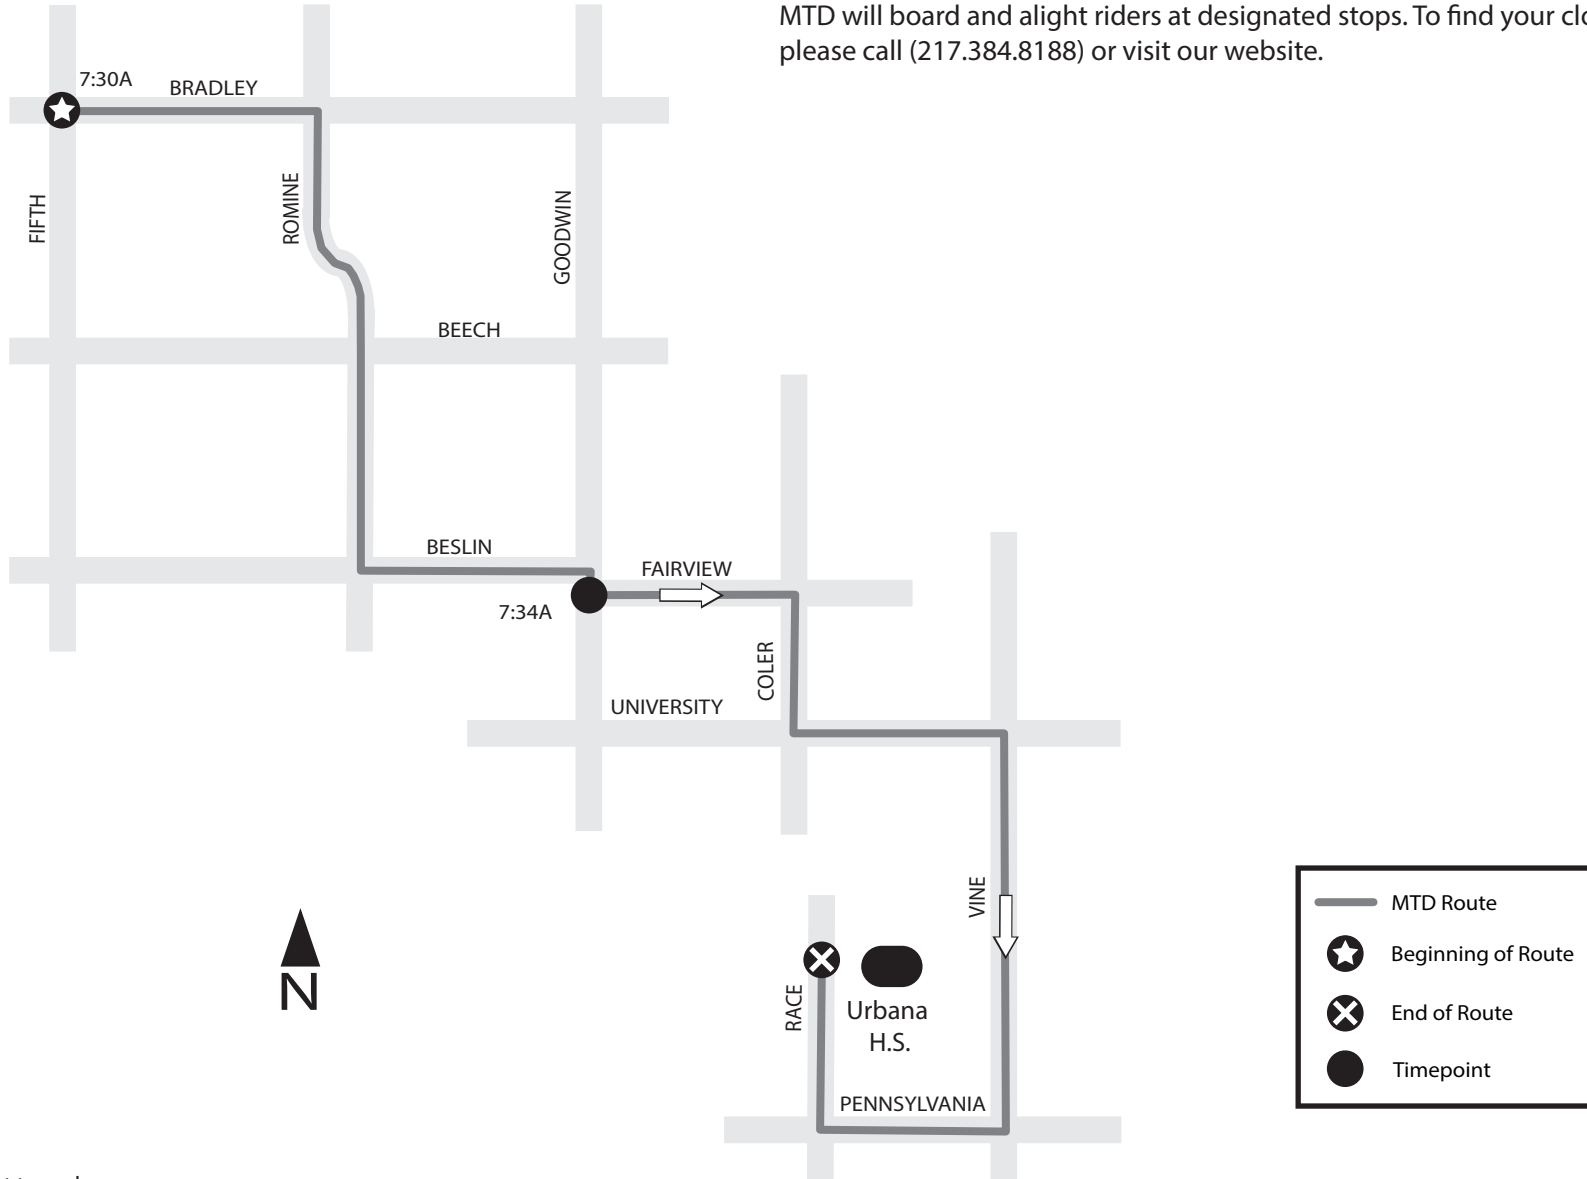

217.384.8188 mtd.org

NORTHWEST URBANA TO URBANA HIGH SCHOOL

AM ONLY -7 Grey East Route serving East University Avenue and Northwest Urbana areas.

The trip starts at the corner of Bradley & Fifth at 7:30A and is due at Goodwin & Fairview at 7:34A. Route continues to Urbana High School via Fairview to Coler to University to Vine to Pennsylvania to Race.

MTD will board and alight riders at designated stops. To find your closest designated stop, please call (217.384.8188) or visit our website.

*map not to scale