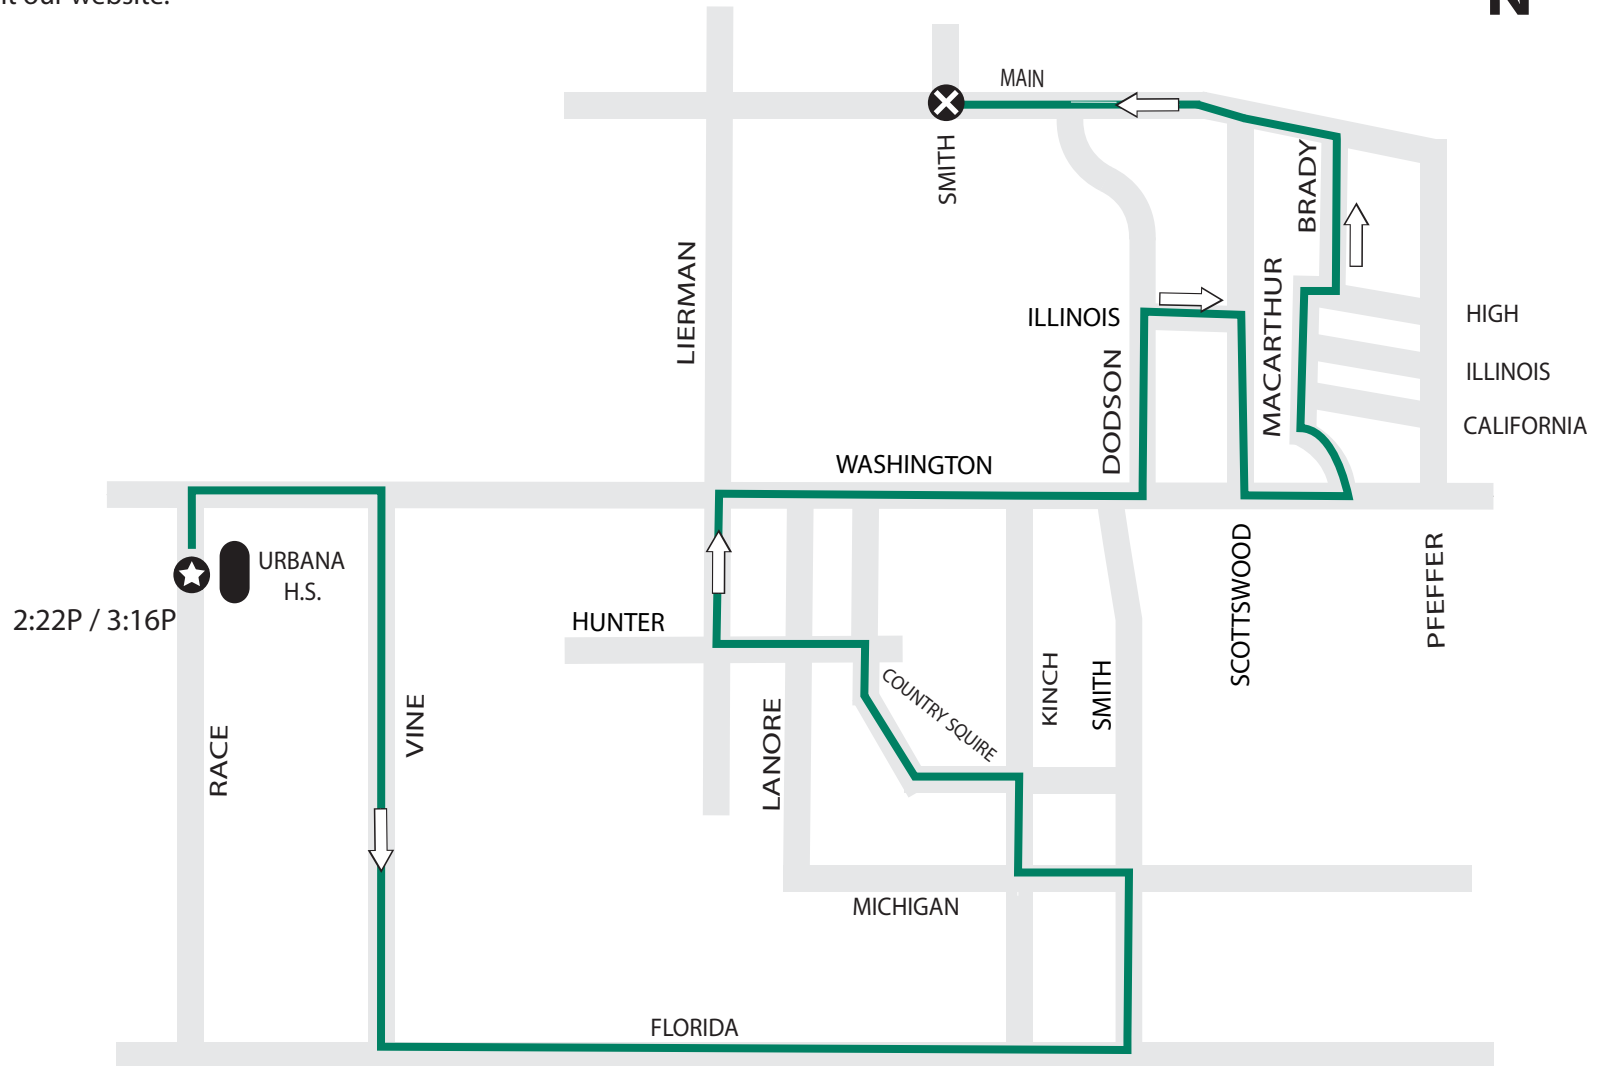

5 EAST GREEN FROM URBANA HIGH SCHOOL TO SCOTTSWOOD & SAVANNAH GREEN

217.384.8188 mtd.org

PM ONLY - 5 Green East serving Scottswood and Savannah Green Neighborhoods

This route boards passengers from Urbana High School (at 2:22P and 3:16P) and alights passengers along this route: Race to Washington to Vine to Florida to Smith to Michigan to Kinch then continues regular 5 Green East Route at Country Squire & Kinch. Route continues until Main & Smith.

MTD will board and alight riders at designated stops. To find your closest designated stop, please call (217.384.8188) or visit our website.

*map not to scale