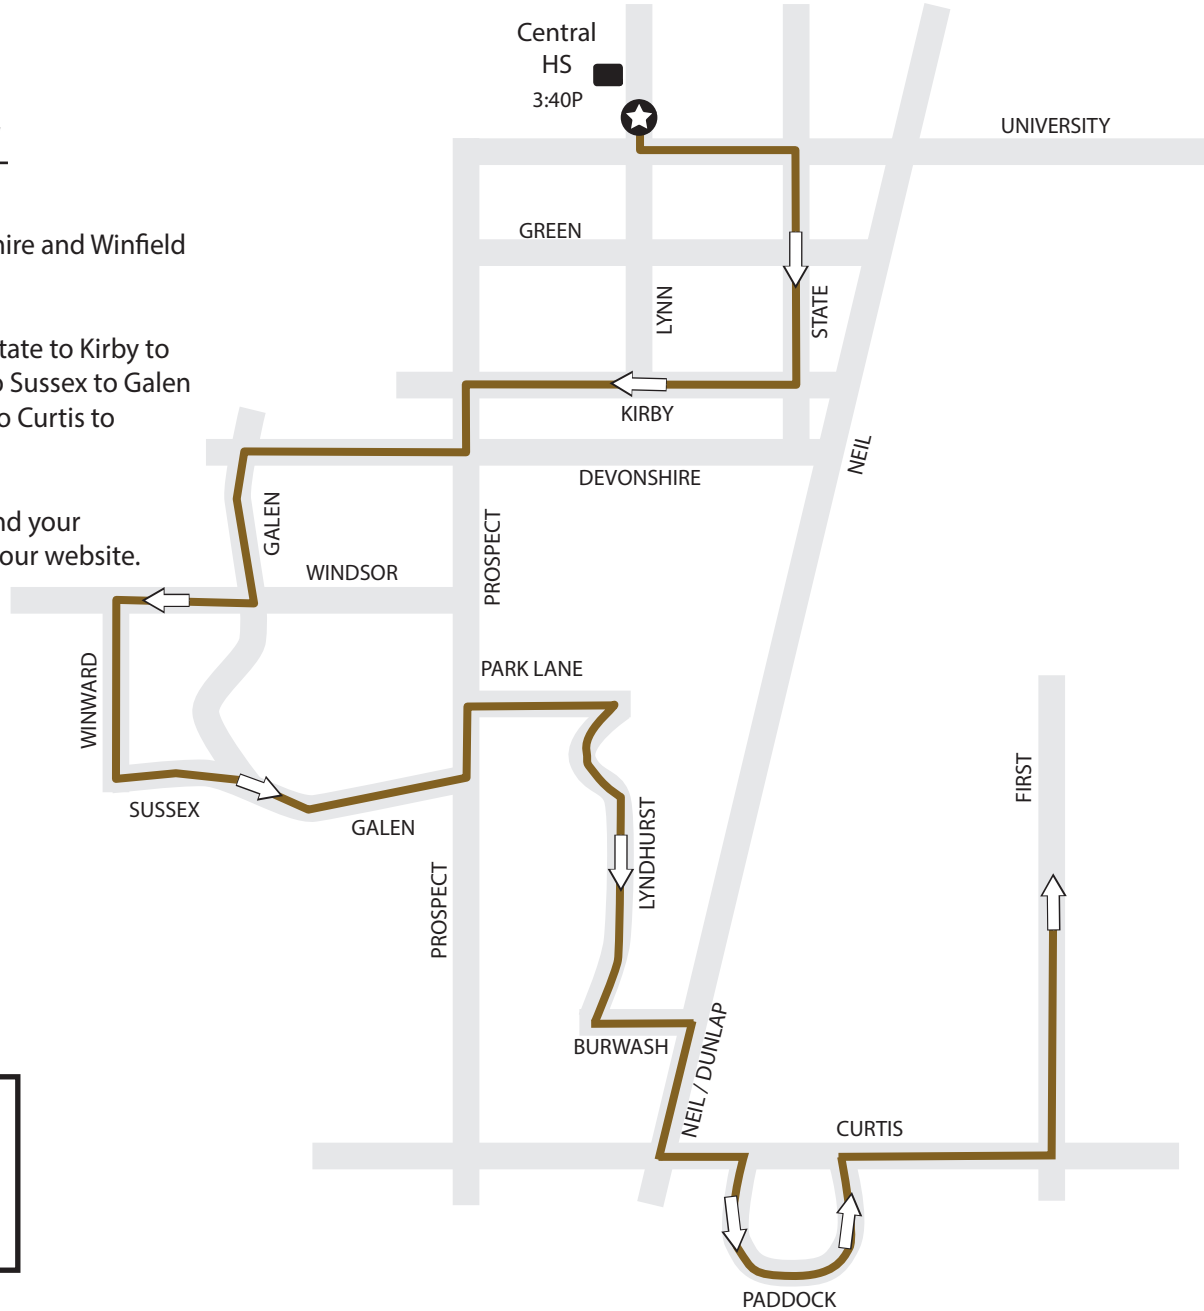

# CENTRAL HIGH SCHOOL TO DEVONSHIRE AND WINFIELD VILLAGE

PM ONLY - 9A Brown from Central High School to Devonshire and Winfield Village

The trip begins at Central High then travels University to State to Kirby to Prospect to Devonshire to Galen to Windsor to Winward to Sussex to Galen to Prospect to Park Lane to Lyndhurst to Burwash to Neil to Curtis to Paddock to Curtis to First.

MTD will board and alight riders at designated stops. To find your closest designated stop, please call (217.384.8188) or visit our website.

-  MTD Route
-  Beginning of Route
-  Timepoint

\*map not to scale