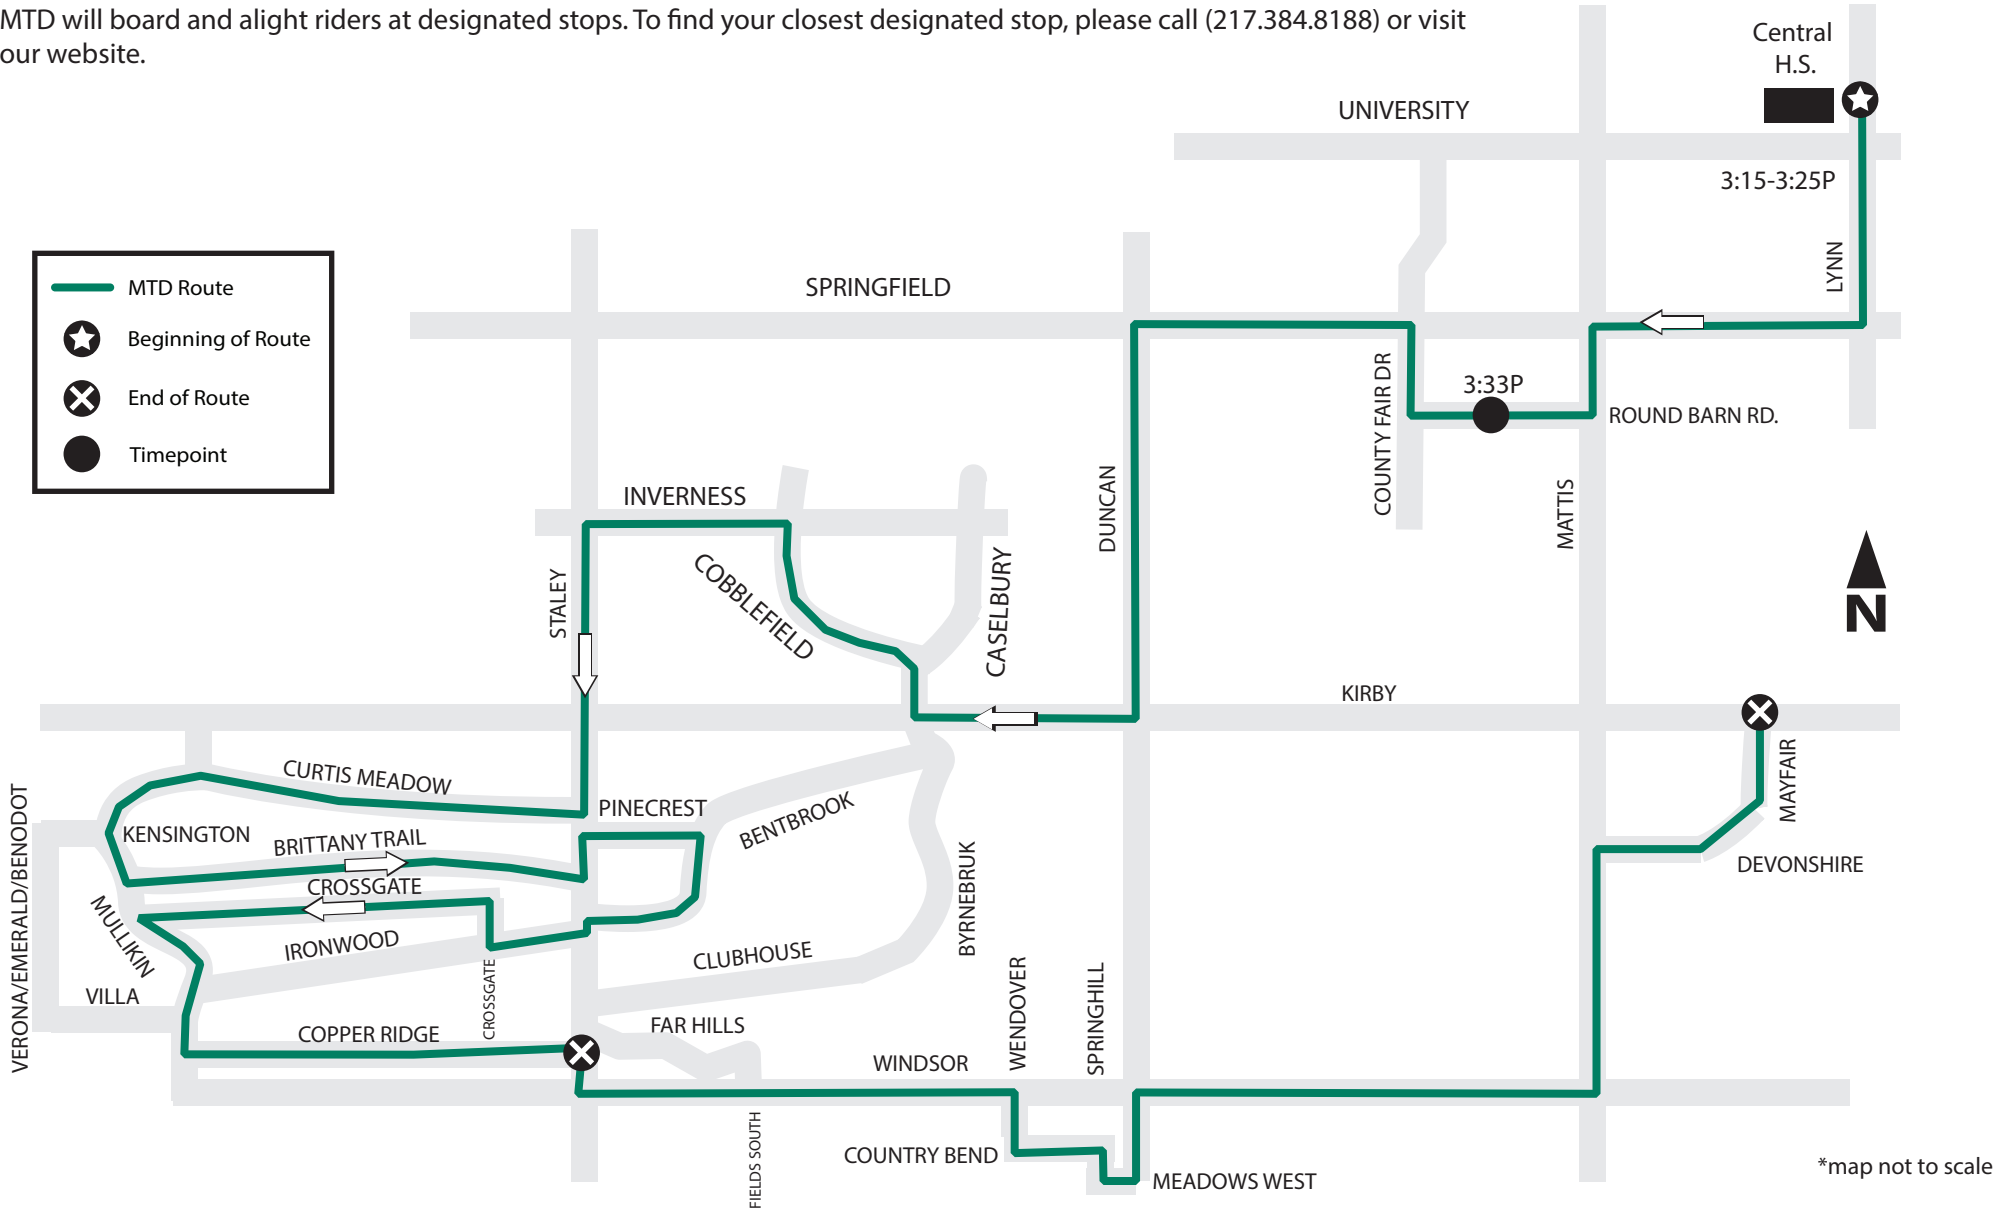

5 West Green Express #3 from Central High School

PM ONLY 5 Green Express West #3 to Turnberry Ridge, Trails of Brittany, Ironwood, and Copper Ridge

This trip begins boarding riders at Central High School from 3:15P until 3:25P then continues to Round Barnd Road to make transfers. The bus then continues and alights passengers along the following route: Springfield to Duncan to Kirby to Cobblefield to Inverness to Staley to Curtis Meadow to Mullikin to Brittany Trail to Staley to Pinecrest to Bentbrook to Staley to Ironwood to Crossgate to Mullikin to Copper Ridge. If passengers are still aboard at Copper Ridge & Staley, the bus will continue alighting passengers Staley to Windsor to Wendover to Country to Springhill to Meadows West to Duncan to Windsor to Mattis to Devonshire to Mayfair to Kirby.

217.384.8188 mtd.org

MTD will board and alight riders at designated stops. To find your closest designated stop, please call (217.384.8188) or visit our website.

*map not to scale