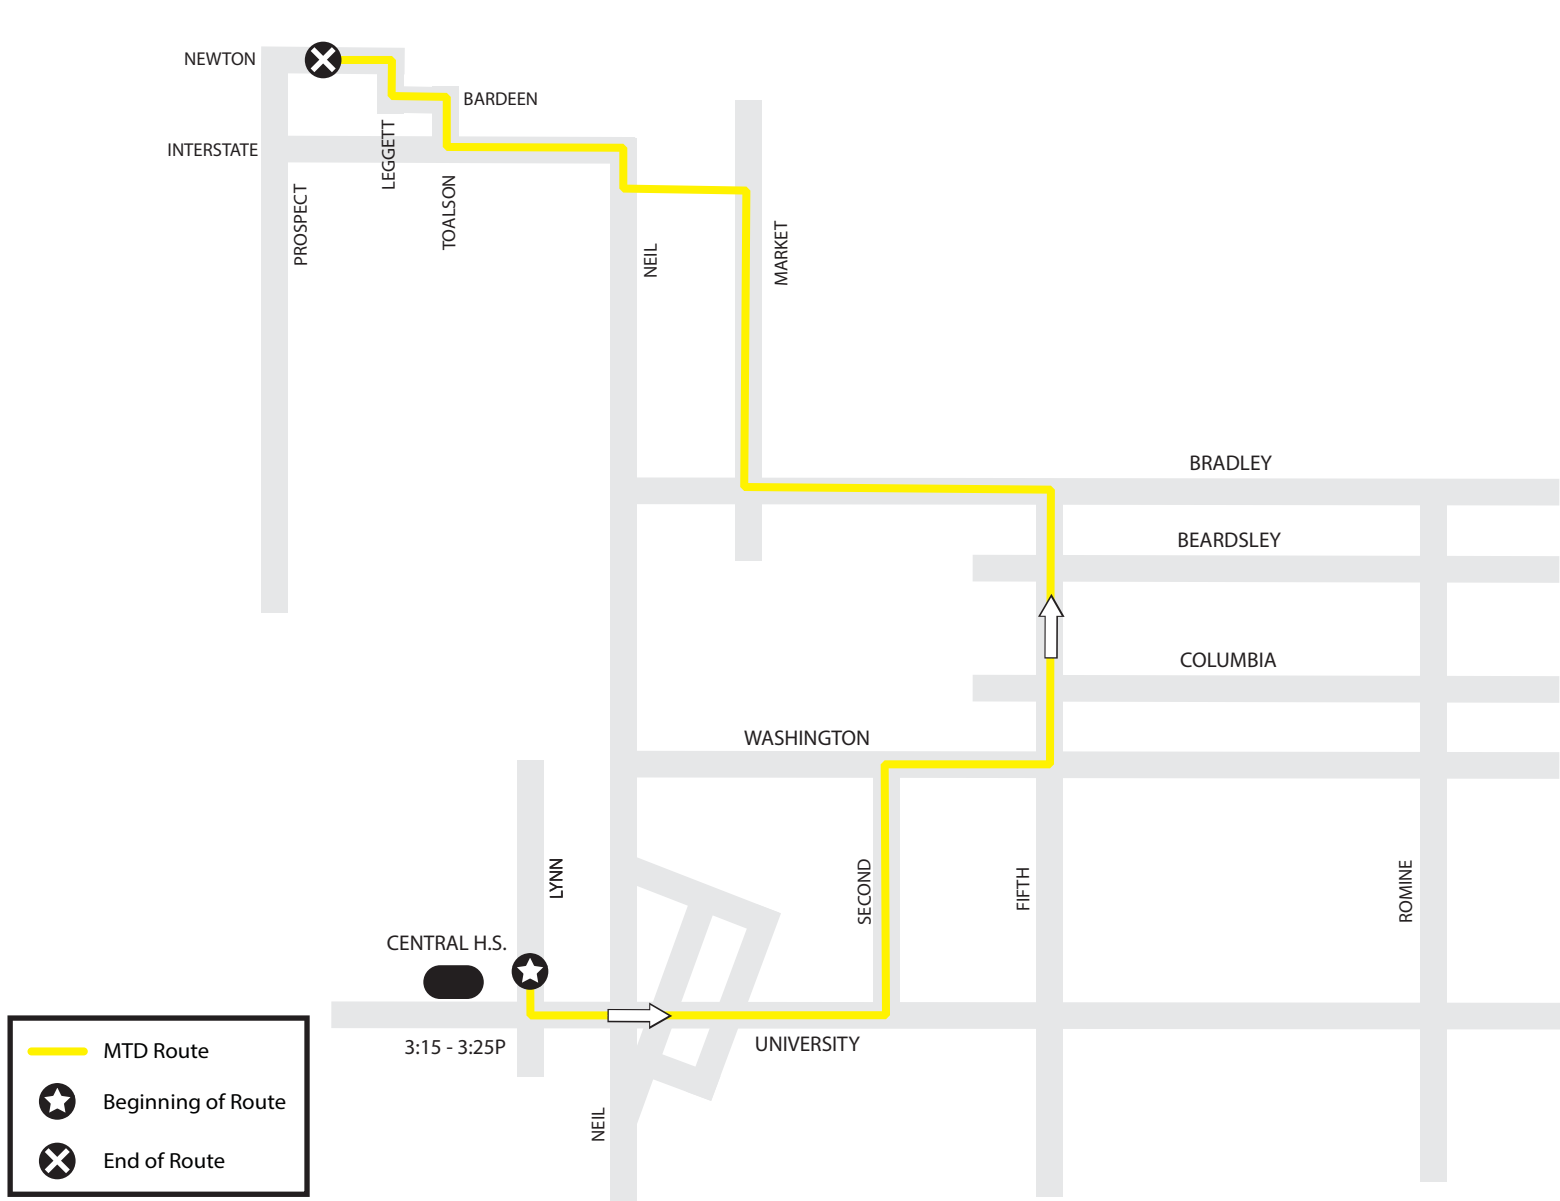

CENTRAL HIGH SCHOOL TO FIFTH & BRADLEY, MARKET STREET, AND ASHLAND PARK

PM ONLY - 1N Yellow from Central High School to 5th & Bradley, Market Street, and Ashland Park.

This route then departs from Central High School at 3:25P continuing via Lynn to University to Second to Washington to Fifth to Bradley to Market to Market Place Outer Drive to Neil to Interstate to Toalson to Bardeen to Leggett to Newton.

MTD will board and alight riders at designated stops. To find your closest designated stop, please call (217.384.8188) or visit our website.

*map not to scale