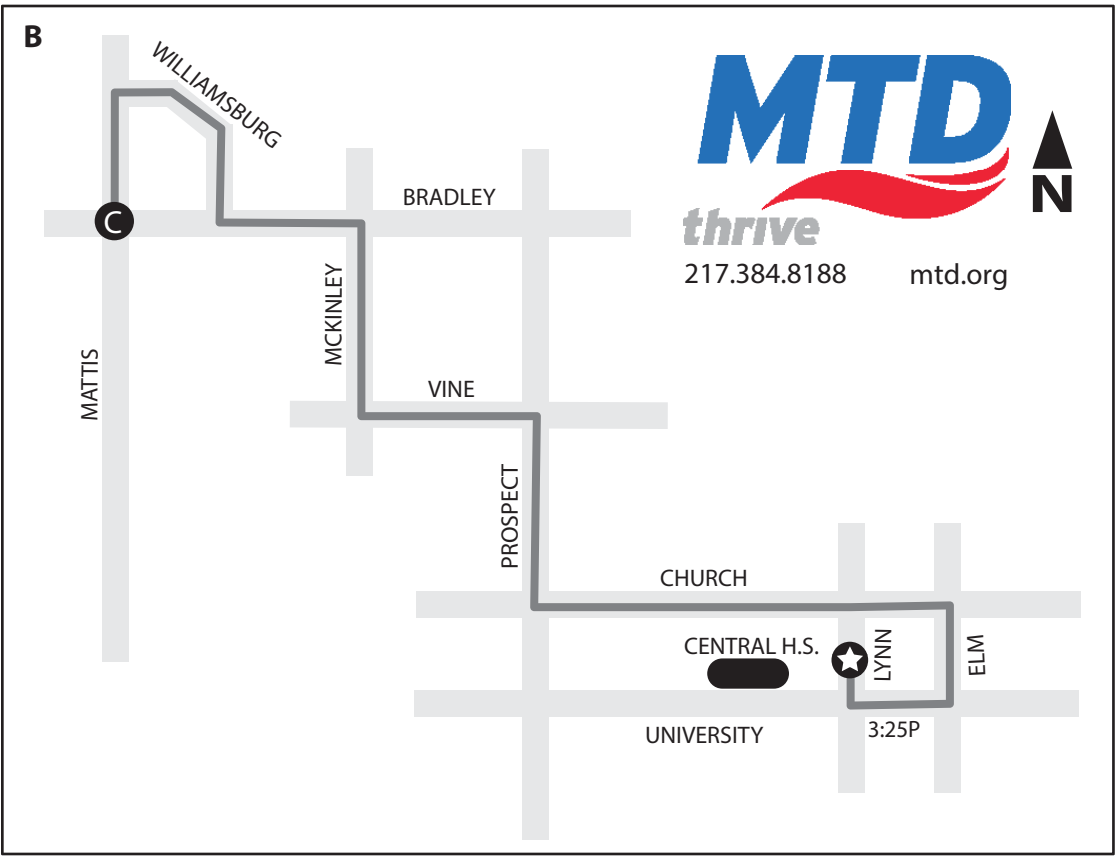

EDISON MIDDLE SCHOOL TO BRADLEY & WILLIAMSBURG
CENTRAL HIGH SCHOOL TO BRADLEY & WILLIAMSBURG and PARKLAND RIDGE

PM ONLY - 7W Grey from Edison Middle School to Bradley and Williamsburg and Central High School to Bradley and Williamsburg and Parkland Ridge

A) This route begins boarding in front of Edison Middle School from 2:40P to 2:48P and alights along this route: Green to Prospect to Vine to McKinley to Bradley to Williamsburg to Mattis.

B) This portion of the route is due at Central High School at 3:25P and will alight along this route: Lynn to University to Elm to Church to Prospect to Vine to McKinley to Bradley to Williamsburg to Mattis.

C) At Williamsburg & Mattis, the route continues via Mattis to Bradley to Clayton to Pomona to Bradley to Duncan to Bonnie Blair to Valerie to Alpine to Clayton to Crestwood to Clayton.

MTD will board and alight riders at designated stops. To find your closest designated stop, please call (217.384.8188) or visit our website.

- MTD Route
- ★ Beginning of Route
- ⊗ End of Route
- Timepoint

*map not to scale