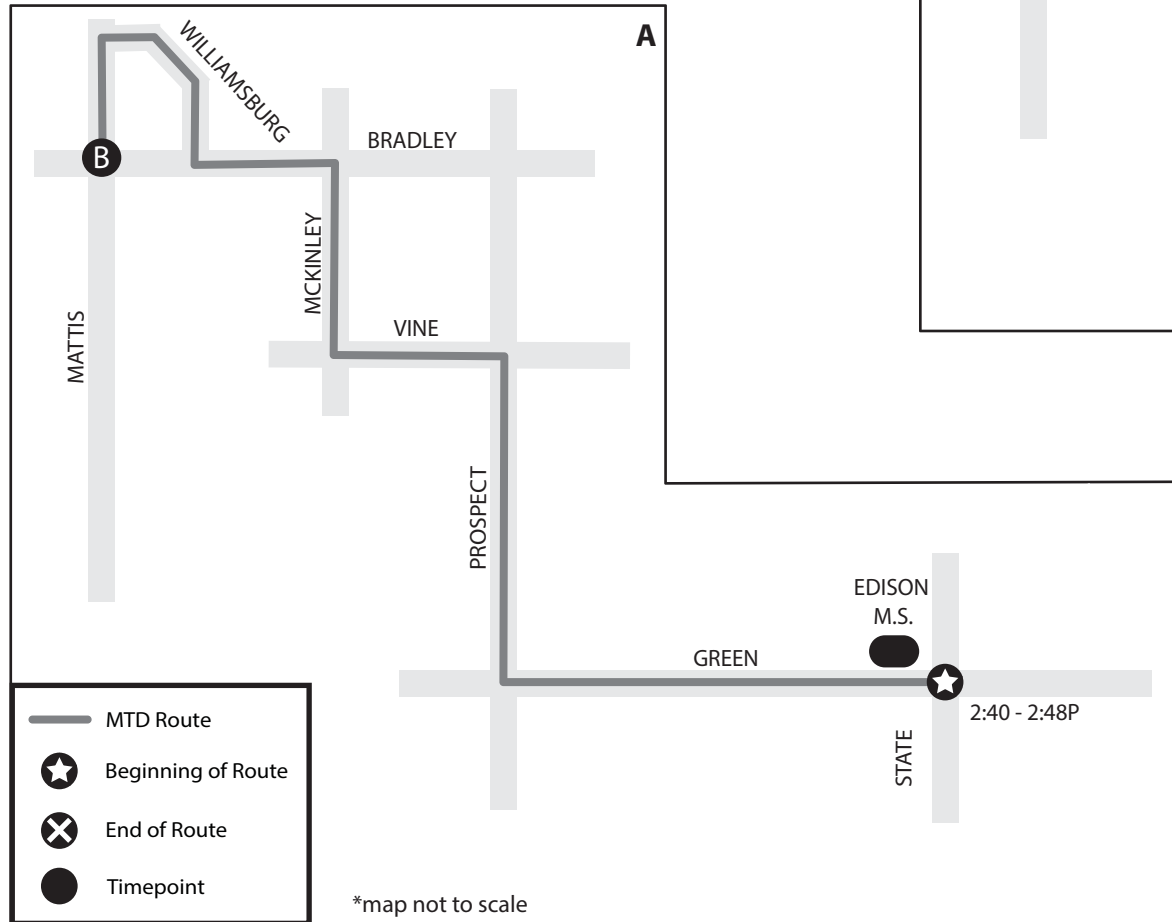

EDISON MIDDLE SCHOOL TO BRADLEY & WILLIAMSBURG
CENTRAL HIGH SCHOOL TO BRADLEY & WILLIAMSBURG and PARKLAND RIDGE

PM ONLY - 7W Grey from Edison Middle School to Bradley and Williamsburg and Central High School to Bradley and Williamsburg and Parkland Ridge

A) This route begins boarding in front of Edison Middle School from 2:40P to 2:48P and alights along this route: Green to Prospect to Vine to McKinley to Bradley to Williamsburg to Mattis.

B) This portion of the route is due at Central High School at 3:25P and will alight along this route: Lynn to University to Elm to Church to Prospect to Vine to McKinley to Bradley to Williamsburg to Mattis.

C) At Williamsburg & Mattis, the route continues via Mattis to Bradley to Clayton to Pomona to Bradley to Duncan to Bonnie Blair to Valerie to Alpine to Clayton to Crestwood to Clayton.

MTD will board and alight riders at designated stops. To find your closest designated stop, please call (217.384.8188) or visit our website.

- MTD Route
- ★ Beginning of Route
- ⊗ End of Route
- Timepoint

*map not to scale