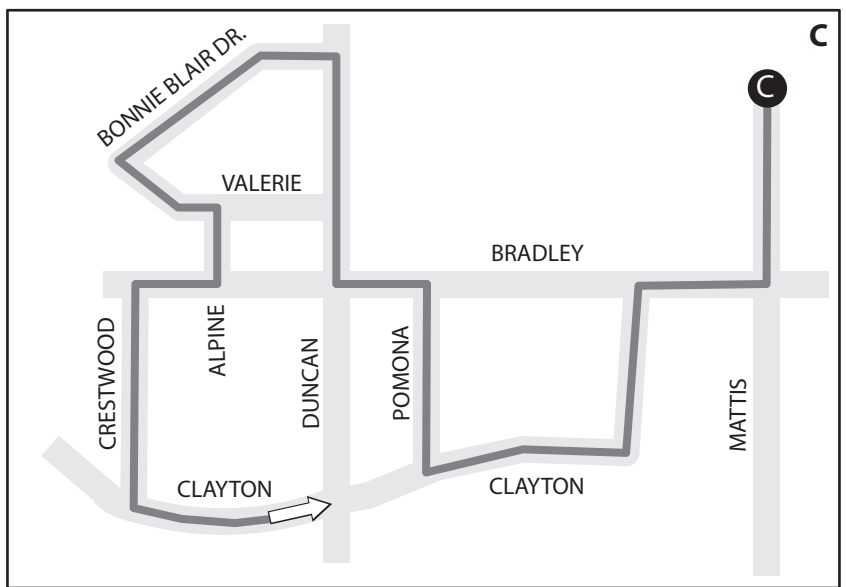

EDISON MIDDLE SCHOOL TO BRADLEY & WILLIAMSBURG
CENTRAL HIGH SCHOOL TO BRADLEY & WILLIAMSBURG and PARKLAND RIDGE

PM ONLY - 7W Grey from Edison Middle School to Bradley and Williamsburg and Central High School to Bradley and Williamsburg and Parkland Ridge

A) This route begins boarding in front of Edison Middle School from 2:40P to 2:48P and alights along this route: Green to Prospect to Vine to McKinley to Bradley to Williamsburg to Mattis.

B) This portion of the route is due at Central High School at 3:25P and will alight along this route: Lynn to University to Elm to Church to Prospect to Vine to McKinley to Bradley to Williamsburg to Mattis.

C) At Williamsburg & Mattis, the route continues via Mattis to Bradley to Clayton to Pomona to Bradley to Duncan to Bonnie Blair to Valerie to Alpine to Clayton to Crestwood to Clayton.

MTD will board and alight riders at designated stops. To find your closest designated stop, please call (217.384.8188) or visit our website.

- MTD Route
- ★ Beginning of Route
- ⊗ End of Route
- Timepoint

*map not to scale