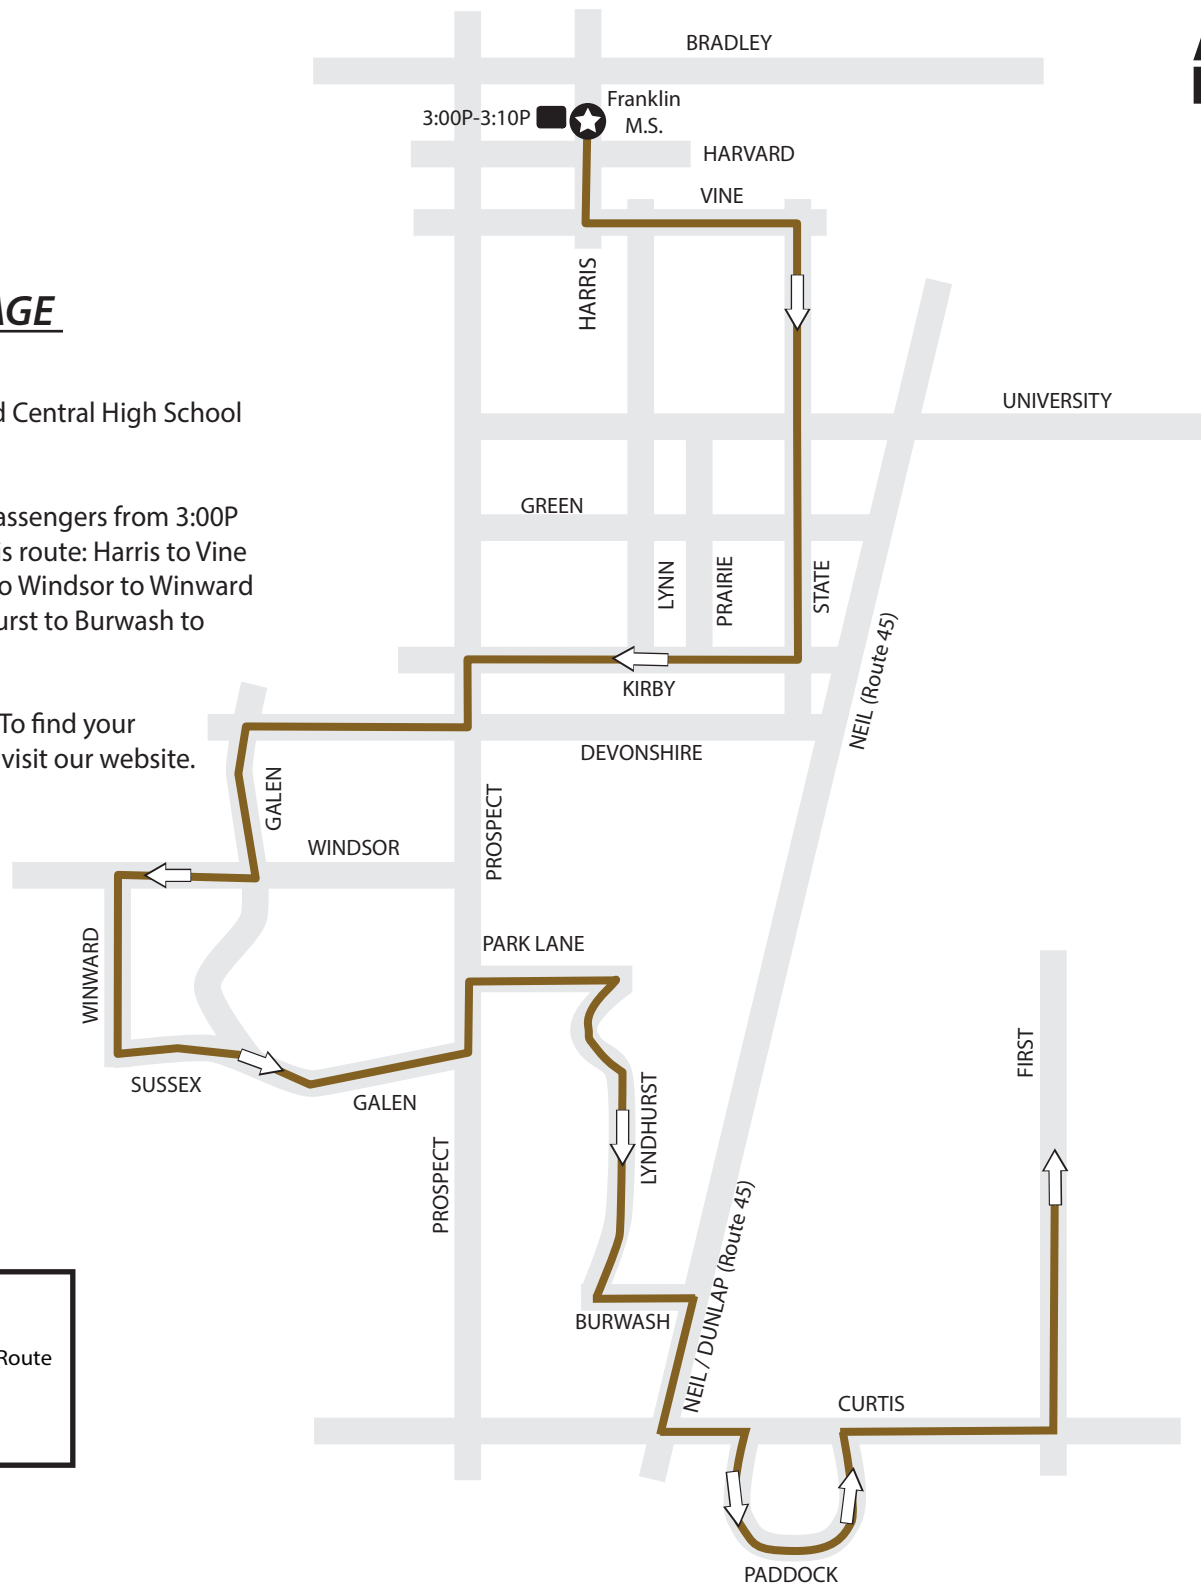

thrive

217.384.8188 mtd.org

FRANKLIN MIDDLE SCHOOL TO DEVONSHIRE AND WINFIELD VILLAGE

PM ONLY - 9A Brown from Franklin Middle School and Central High School to Devonshire and Winfield Village

The trip begins at Franklin Middle School boarding passengers from 3:00P to 3:10P. The bus will then alight passengers along this route: Harris to Vine to State to Kirby to Prospect to Devonshire to Galen to Windsor to Winward to Sussex to Galen to Prospect to Park Lane to Lyndhurst to Burwash to Neil to Curtis to Paddock to Curtis to First.

MTD will board and alight riders at designated stops. To find your closest designated stop, please call (217.384.8188) or visit our website.

	MTD Route
	Beginning of Route
	Timepoint

*map not to scale