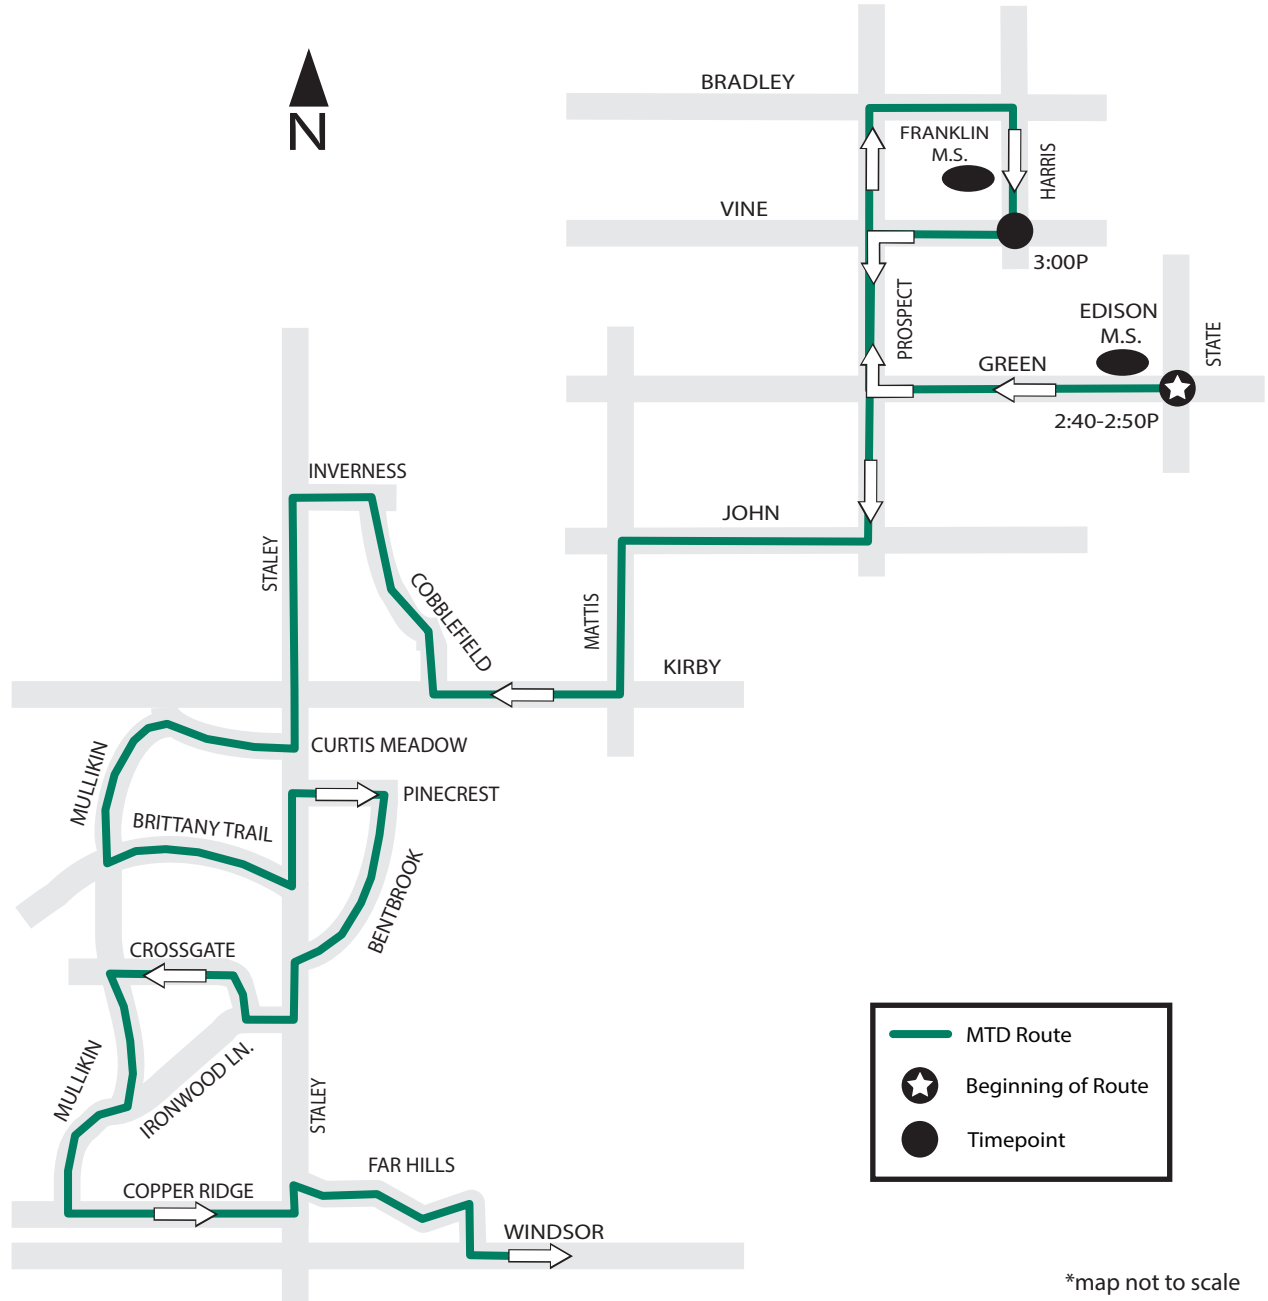

# 5 WEST GREEN EXPRESS #2 FROM EDISON AND FRANKLIN MIDDLE SCHOOLS

PM TRIP ONLY

217.384.8188 mtd.org

This route begins boarding riders at Edison Middle School at 2:40P. At 2:50P route continues to Franklin Middle School via Green to Prospect to Bradley to Harris and is due at 3:00P. The route continues via Harris to Vine to Prospect to John to Mattis to Kirby to Staley to Curtis Meadow to Mullikin to Brittany Trail to Staley to Pinecrest to Bentbrook to Staley to Ironwood to Crossgate to Mullikin to Copper Ridge to Staley to Far Hills to Fields South to Windsor.

MTD will board and alight riders at designated stops. To find your closest designated stop, please call (217.384.8188) or visit our website.

\*map not to scale