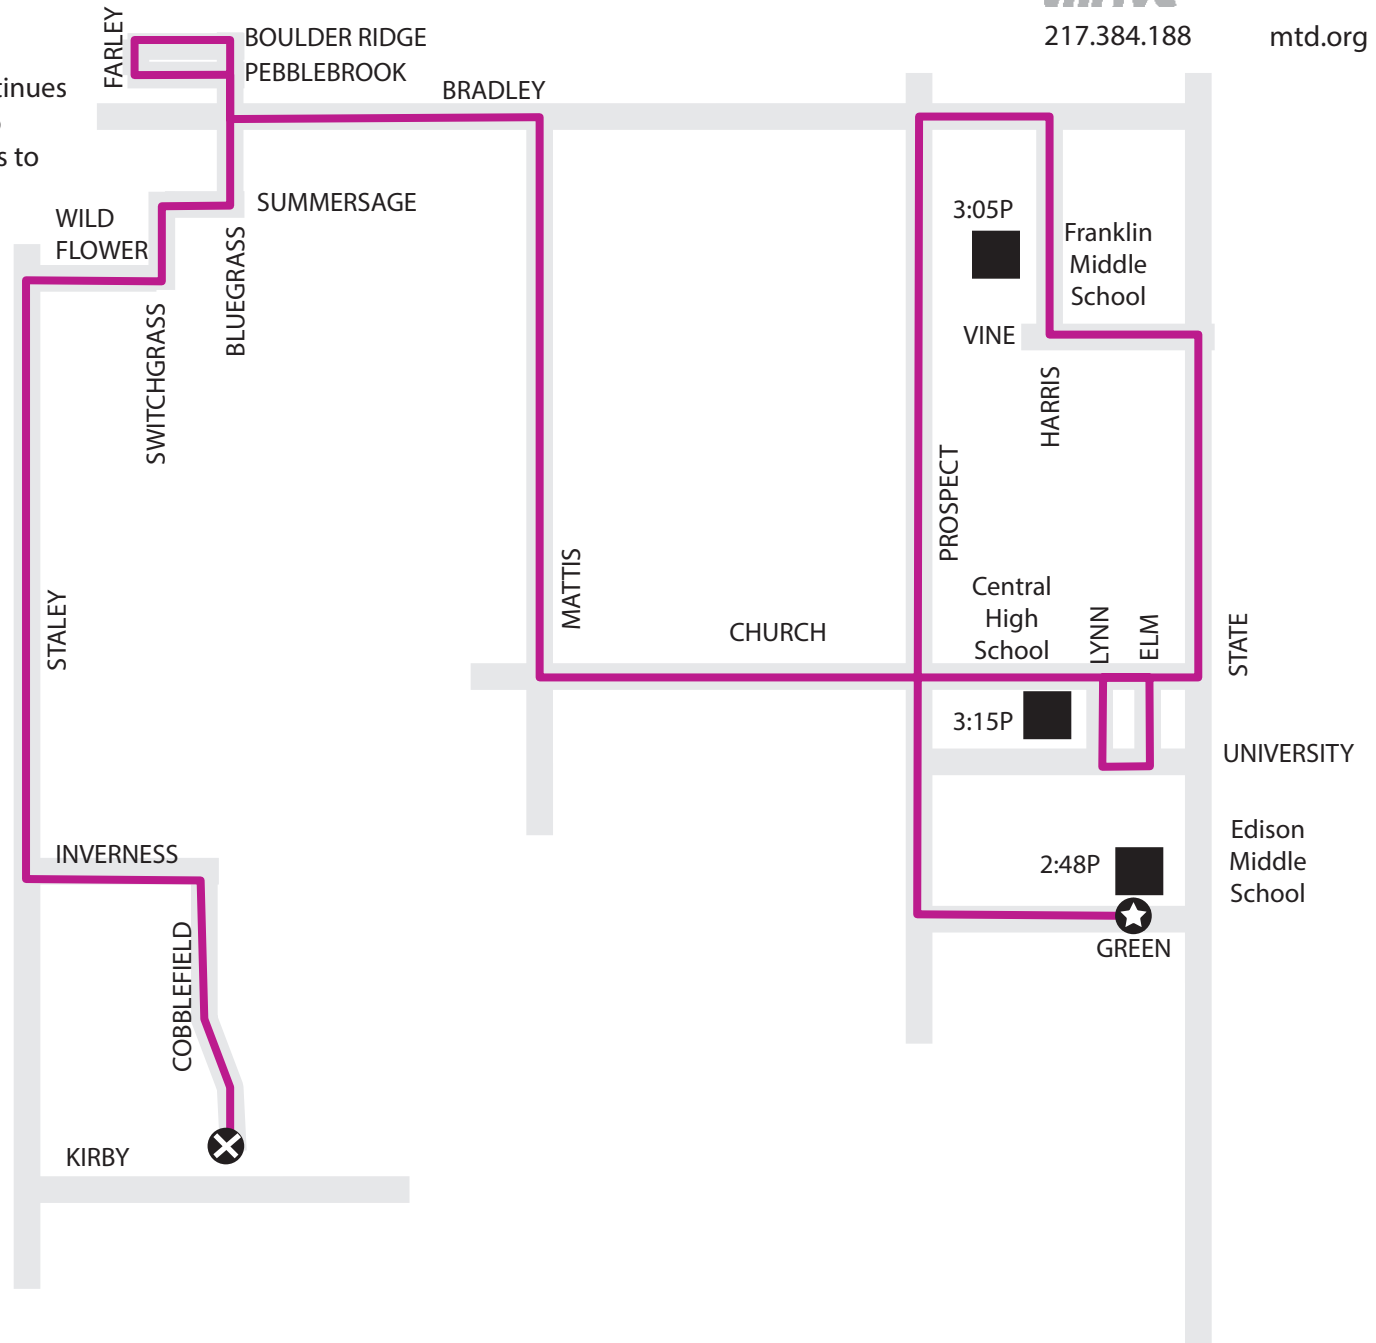

**TURNBERRY RIDGE/SAWGRASS/BOULDER RIDGE
FROM EDISON MIDDLE SCHOOL**

PM ONLY - 16B Pink #1 Route serving Turnberry Ridge, Sawgrass, and Boulder Ridge Areas.

The trip starts at Edison Middle School and continues Green to Prospect to Bradley to Harris to Vine to State to Church to Mattis to Bradley to Bluegrass to Boulder Ridge to Farley to Pebblebrook to Bluegrass to Summersage to Switchgrass to Wildflower to Staley to Inverness to Cobblefield to Kirby.

MTD will board and alight riders at designated stops. To find your closest designated stop, please call (217.384.8188) or visit our website.

	MTD Route
	Beginning of Route
	End of Route
	Timepoint

*map not to scale