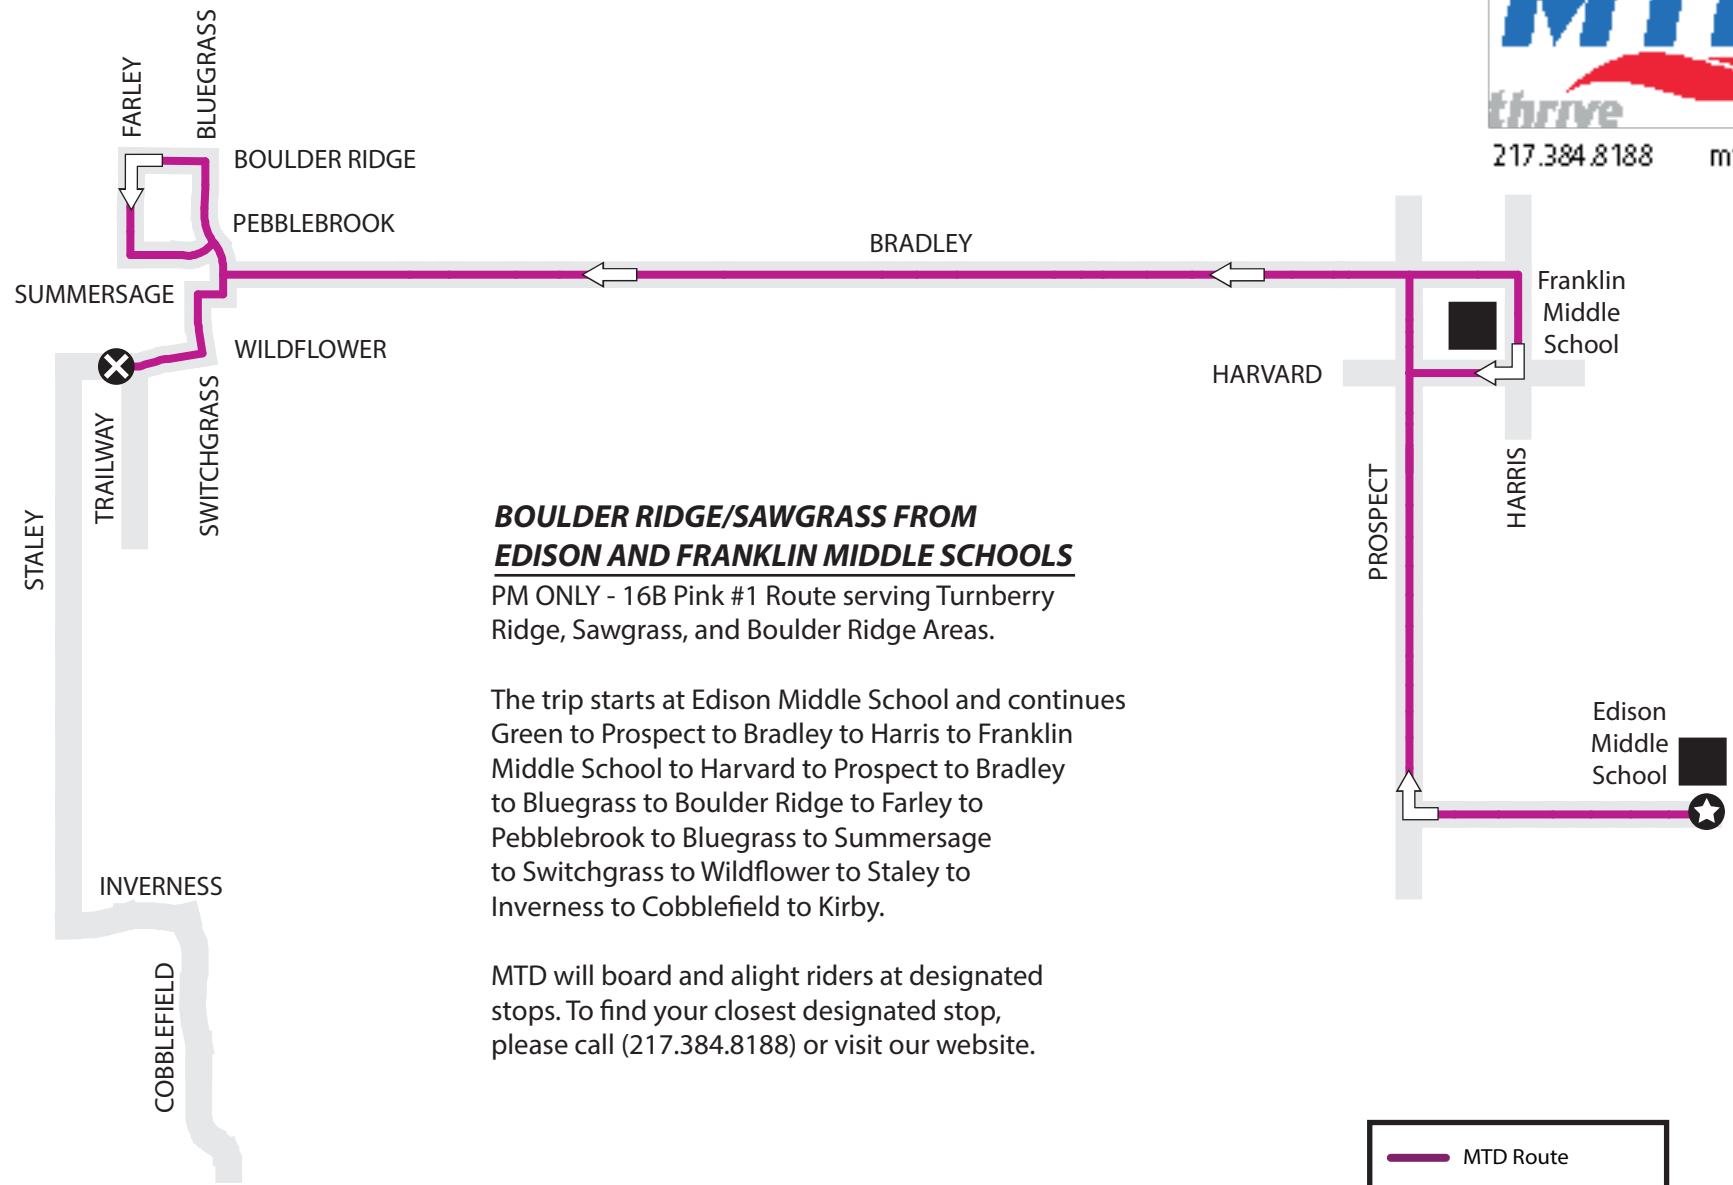

217.384.8188 mtd.org

**BOULDER RIDGE/SAWGRASS FROM EDISON AND FRANKLIN MIDDLE SCHOOLS**

PM ONLY - 16B Pink #1 Route serving Turnberry Ridge, Sawgrass, and Boulder Ridge Areas.

The trip starts at Edison Middle School and continues Green to Prospect to Bradley to Harris to Franklin Middle School to Harvard to Prospect to Bradley to Bluegrass to Boulder Ridge to Farley to Pebblebrook to Bluegrass to Summersage to Switchgrass to Wildflower to Staley to Inverness to Cobblefield to Kirby.

MTD will board and alight riders at designated stops. To find your closest designated stop, please call (217.384.8188) or visit our website.

-  MTD Route
-  Beginning of Route
-  End of Route
-  Timepoint