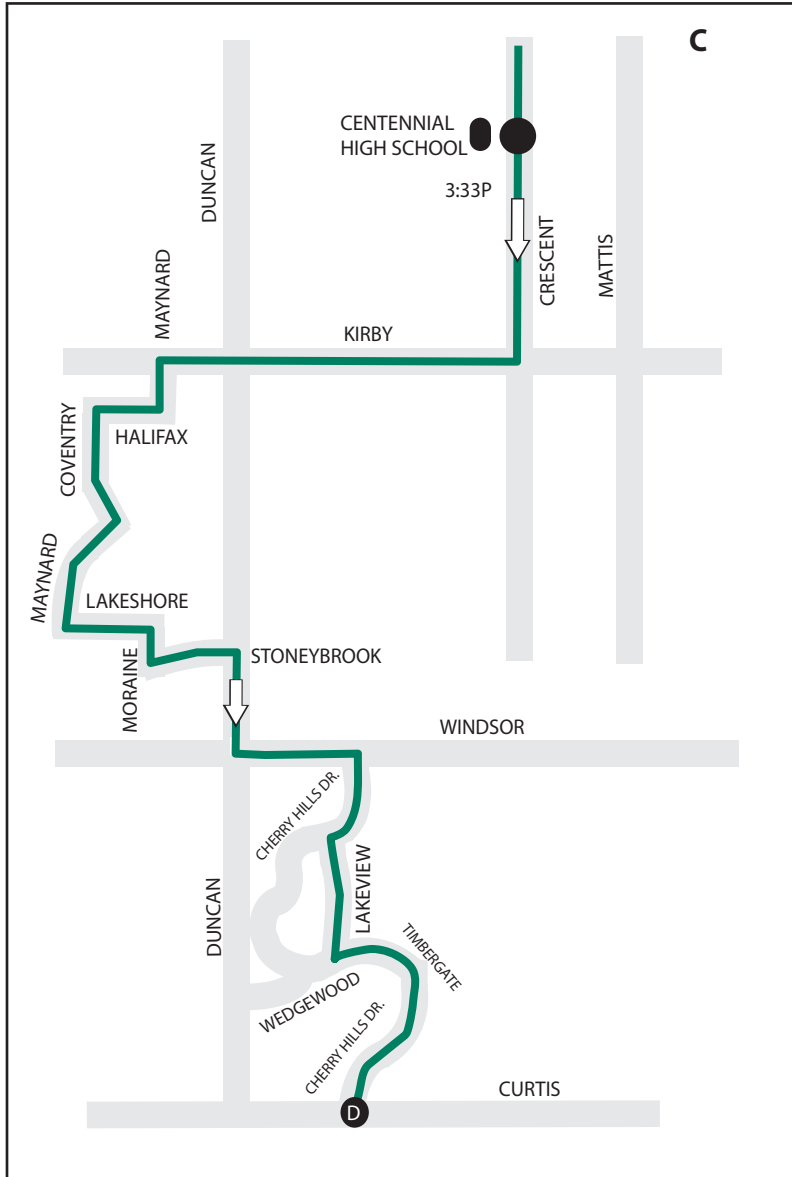

CENTENNIAL HIGH SCHOOL TO MAYNARD LAKE, CHERRY HILLS AND ROBESON MEADOWS WEST

PM ONLY - 5 Green Express West from Centennial High School to Maynard Lake, Cherry Hills, and Robeson Meadows West

C) Bus leaves Round Barn Road at 3:33P and continues on regular 5W Green Express Route, boarding passengers on Crescent at Centennial High School.

D) If passengers are still aboard, route continues via Curtis to Duncan to Rolling Acres to Valkar to Meadow to Curtis to Duncan to Meadow West to Springhill to Country Bend to Wendover Place to Windsor. If passengers are still on board, route continues via Windsor to Lincoln to Pennsylvania to Sixth due at 4:30P.

MTD will board and alight riders at designated stops. To find your closest designated stop, please call (217.384.8188) or visit our website.

*map not to scale