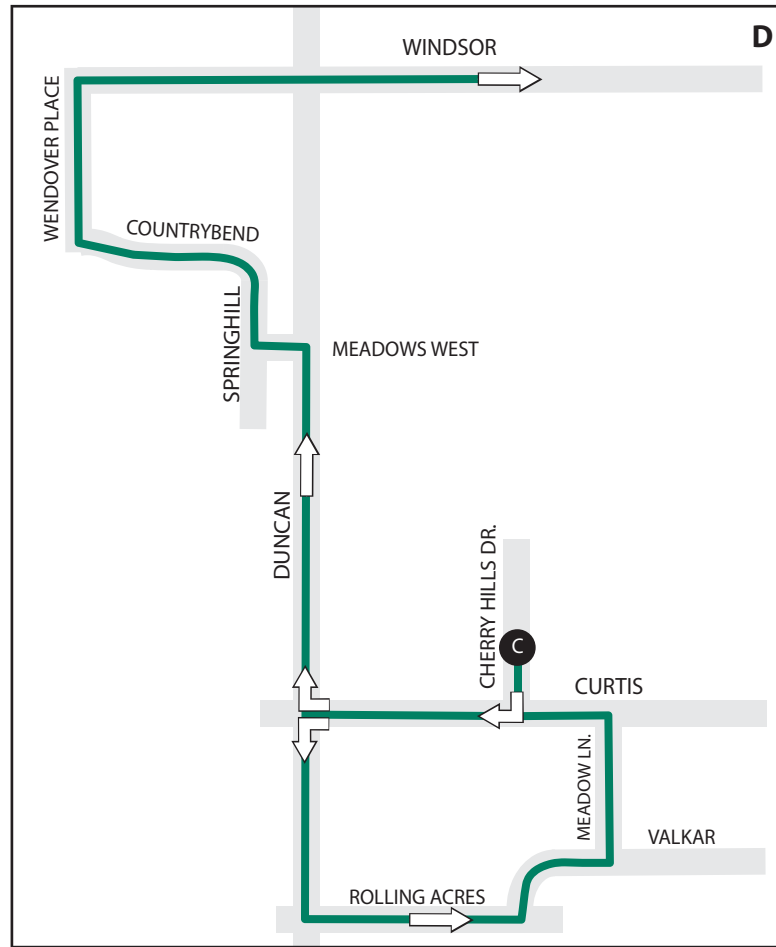

CENTENNIAL HIGH SCHOOL TO MAYNARD LAKE, CHERRY HILLS AND ROBESON MEADOWS WEST

PM ONLY - 5 Green Express West from Centennial High School to Maynard Lake, Cherry Hills, and Robeson Meadows West

C) Bus leaves Round Barn Road at 3:33P and continues on regular 5W Green Express Route, boarding passengers on Crescent at Centennial High School.

D) If passengers are still aboard, route continues via Curtis to Duncan to Rolling Acres to Valkar to Meadow to Curtis to Duncan to Meadow West to Springhill to Country Bend to Wendover Place to Windsor. If passengers are still on board, route continues via Windsor to Lincoln to Pennsylvania to Sixth due at 4:30P.

MTD will board and alight riders at designated stops. To find your closest designated stop, please call (217.384.8188) or visit our website.

*map not to scale