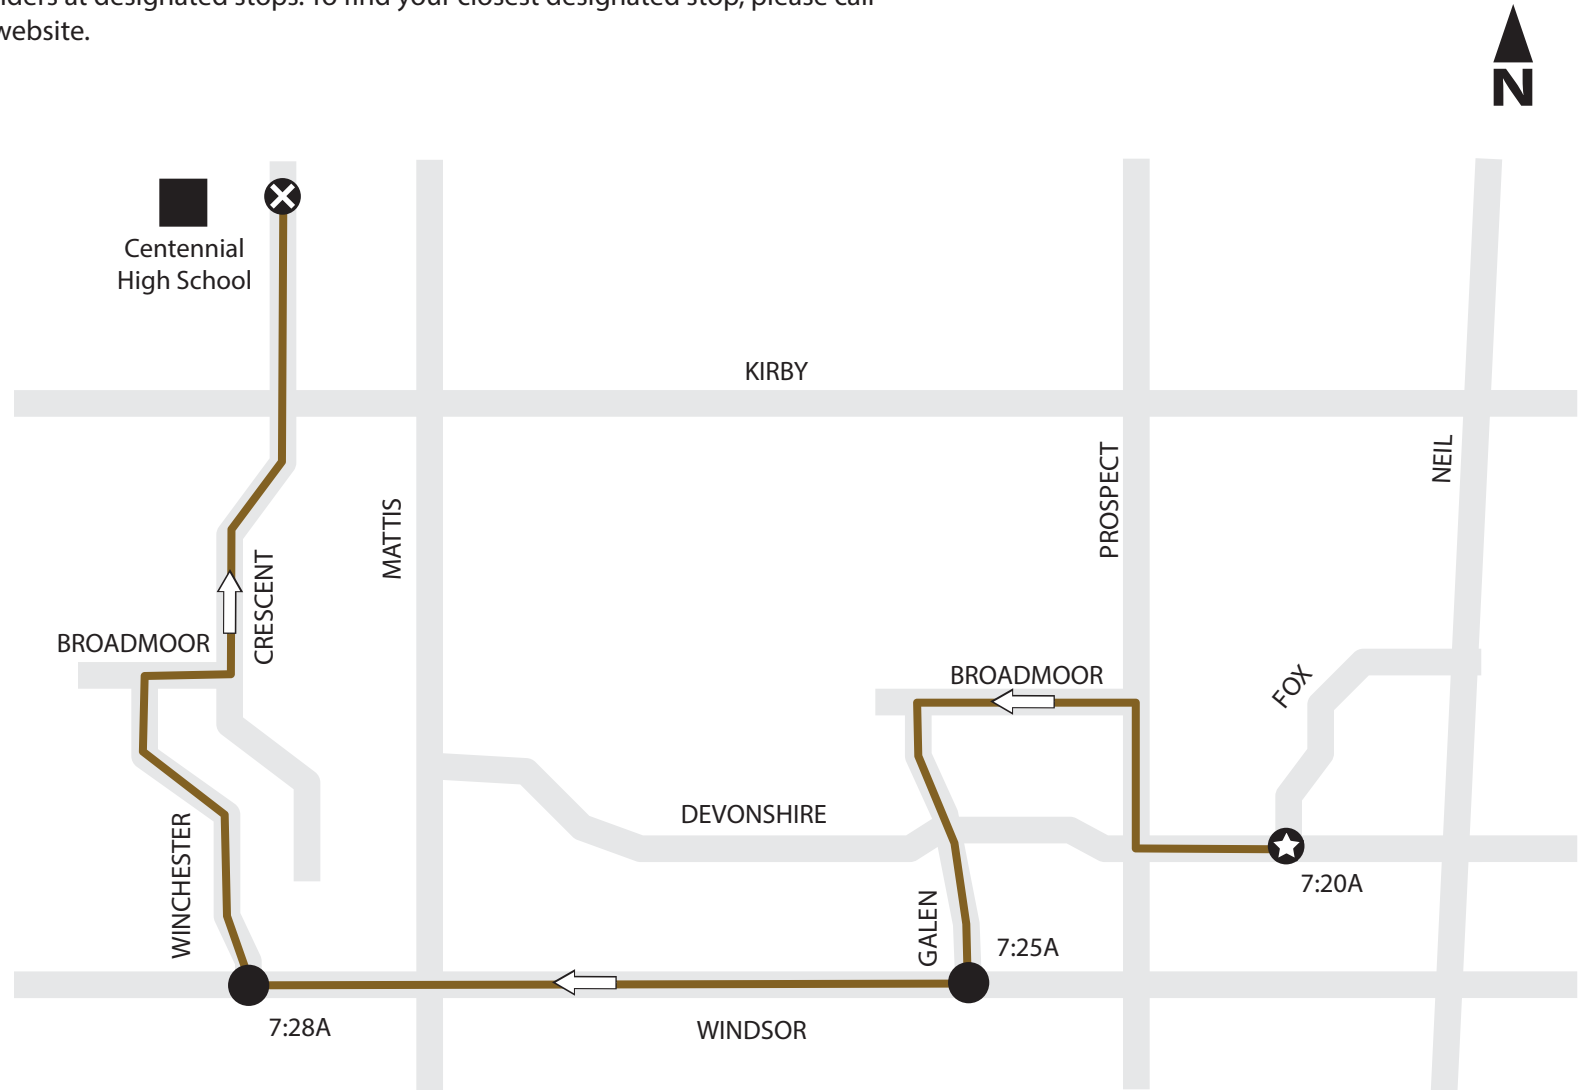

DEVONSHIRE TO CENTENNIAL HIGH SCHOOL

AM ONLY - 9A Brown Route serving Galen Drive, Devonshire, Devonshire South, Southwood, and Brookshire Areas

The trip starts at the corner of Fox & Devonshire at 7:20A, is due to arrive at Galen & Windsor at 7:25A; Windsor & Winchester at 7:28A continuing to Centennial High School.

MTD will board and alight riders at designated stops. To find your closest designated stop, please call (217.384.8188) or visit our website.

- MTD Route
- ★ Beginning of Route
- ✕ End of Route
- Timepoint

*map not to scale