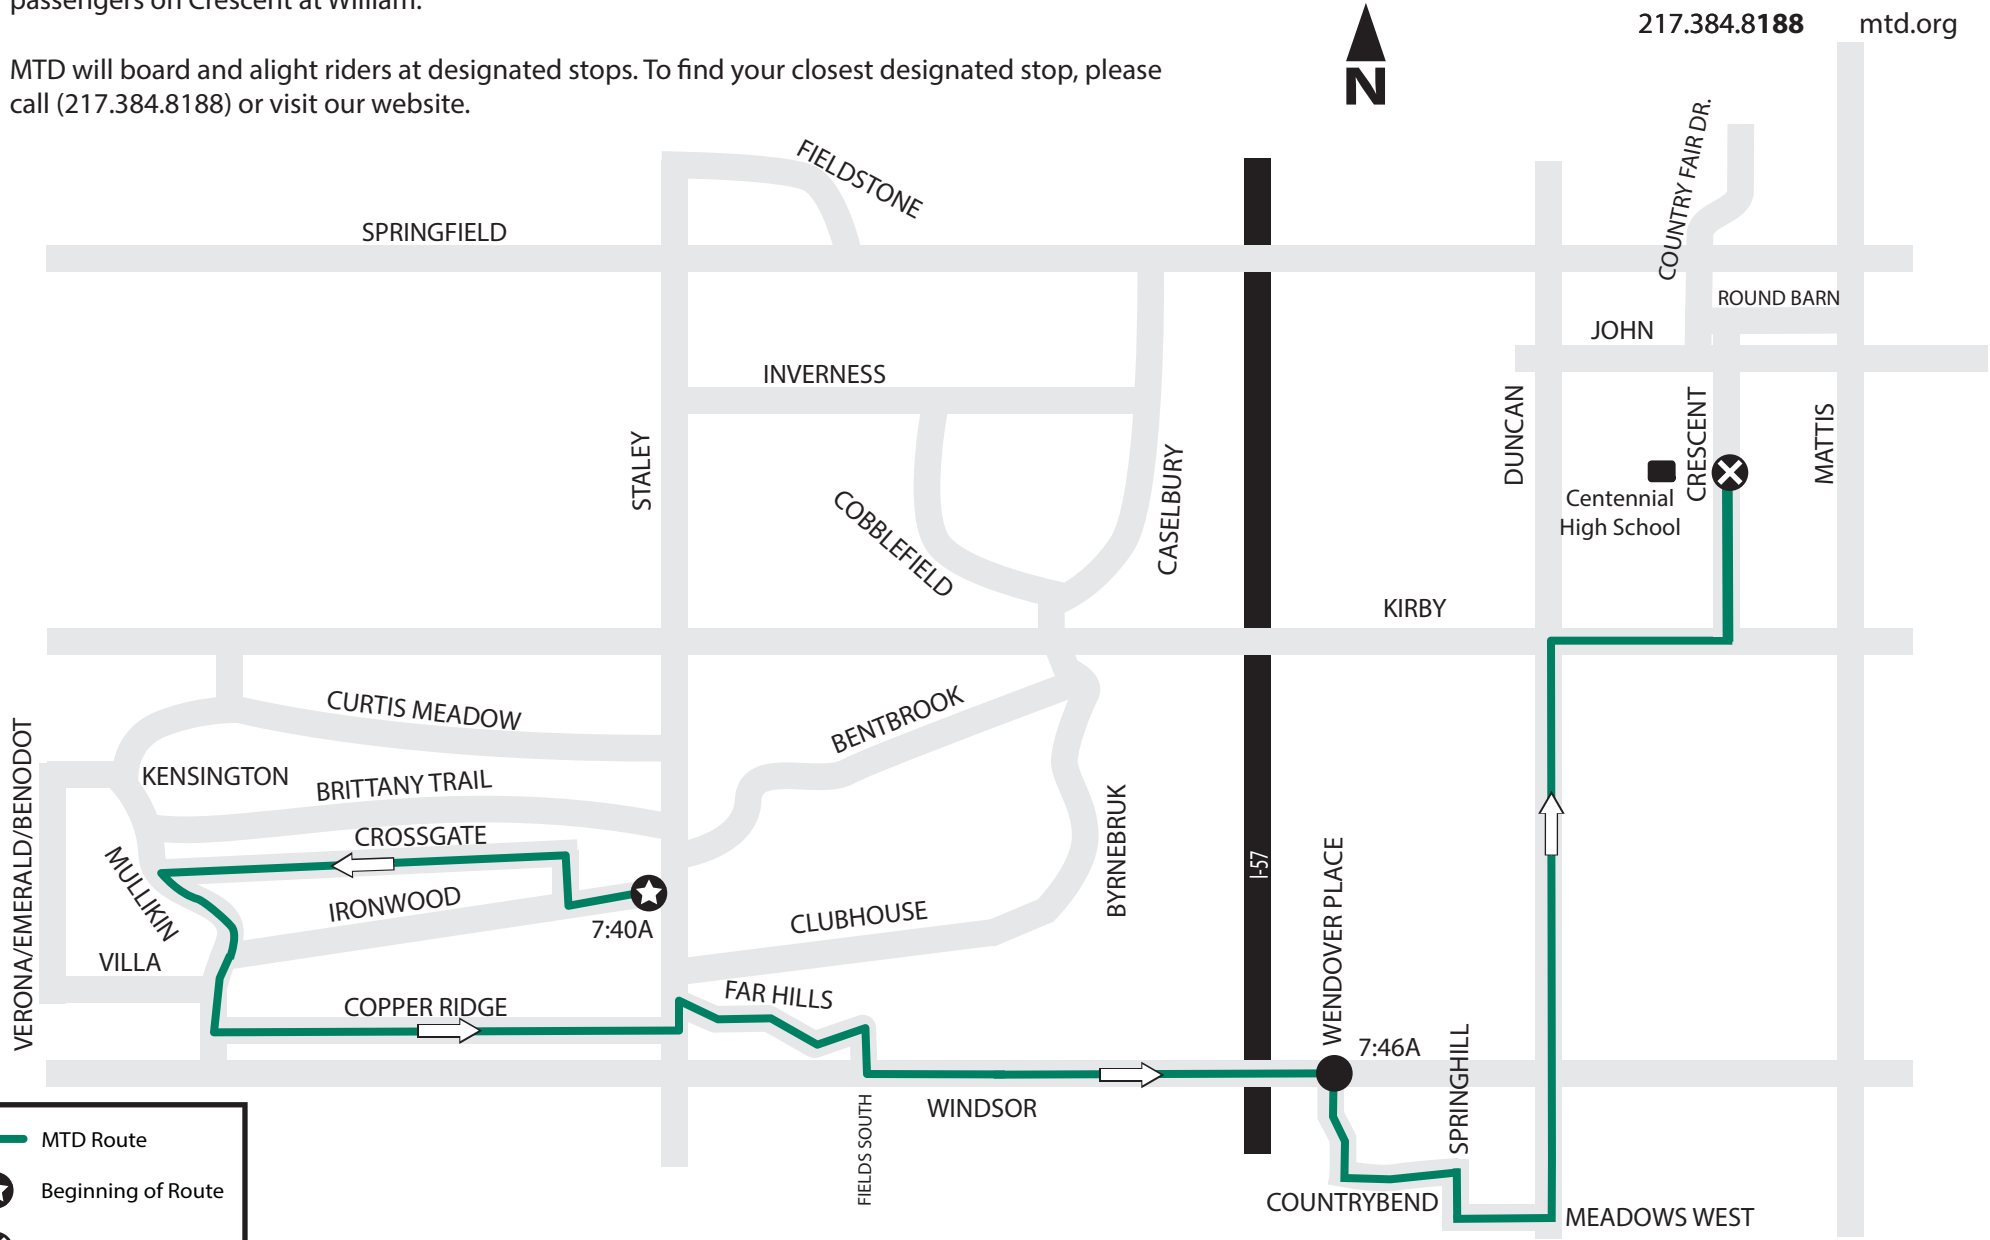

IRONWOOD TO CENTENNIAL HIGH SCHOOL

AM ONLY - 5 Green East Route serving Ironwood, Copper Ridge, Lincolnshire Fields South, Lincolnshire Fields East (Wendover), and Robeson Meadows West (Wendover) Areas

The trip starts at the corner of Ironwood & Staley at 7:40A and begins boarding at the corner of Ironwood & Crossgate due to arrive at Wendover Place & Windsor at 7:46A, and then alights passengers on Crescent at William.

MTD will board and alight riders at designated stops. To find your closest designated stop, please call (217.384.8188) or visit our website.

217.384.8188 mtd.org

*map not to scale