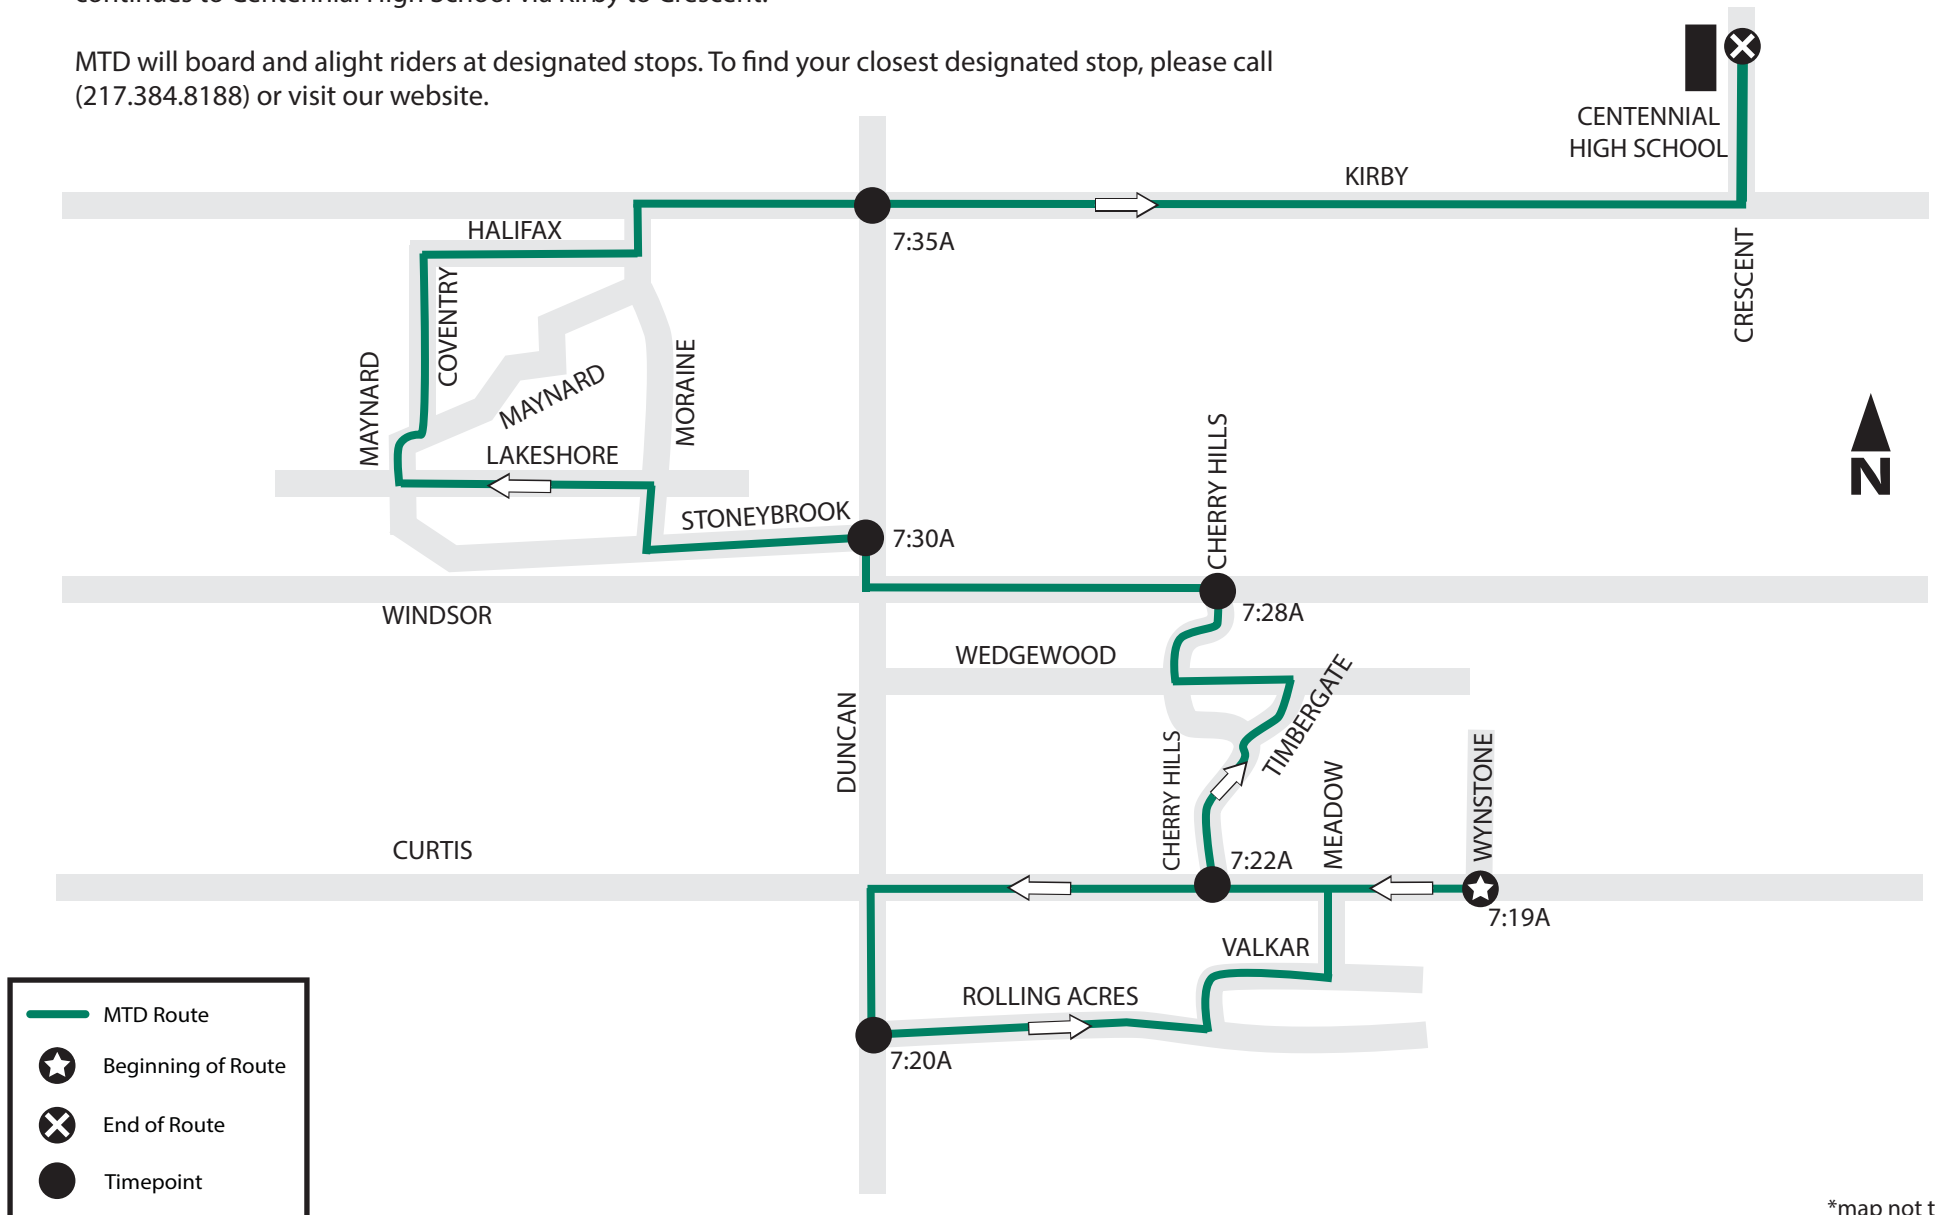

## ROLLING ACRES TO CENTENNIAL HIGH SCHOOL

AM ONLY - 5 Green East Express Route serving Rolling Acres, North Cherry Hills via Windsor, Robeson Meadows East, and Maynard Lake Areas

The trip starts at the corner of Curtis & Wynstone at 7:19A and is due to arrive at Duncan & Rolling Acres at 7:20A; Curtis & Cherry Hills at 7:22A; Cherry Hills & Windsor at 7:28A, Duncan & Stoneybrook at 7:30A, and Kirby & Duncan at 7:35A. Route then continues to Centennial High School via Kirby to Crescent.

MTD will board and alight riders at designated stops. To find your closest designated stop, please call (217.384.8188) or visit our website.

217.384.8188 mtd.org

\*map not to scale