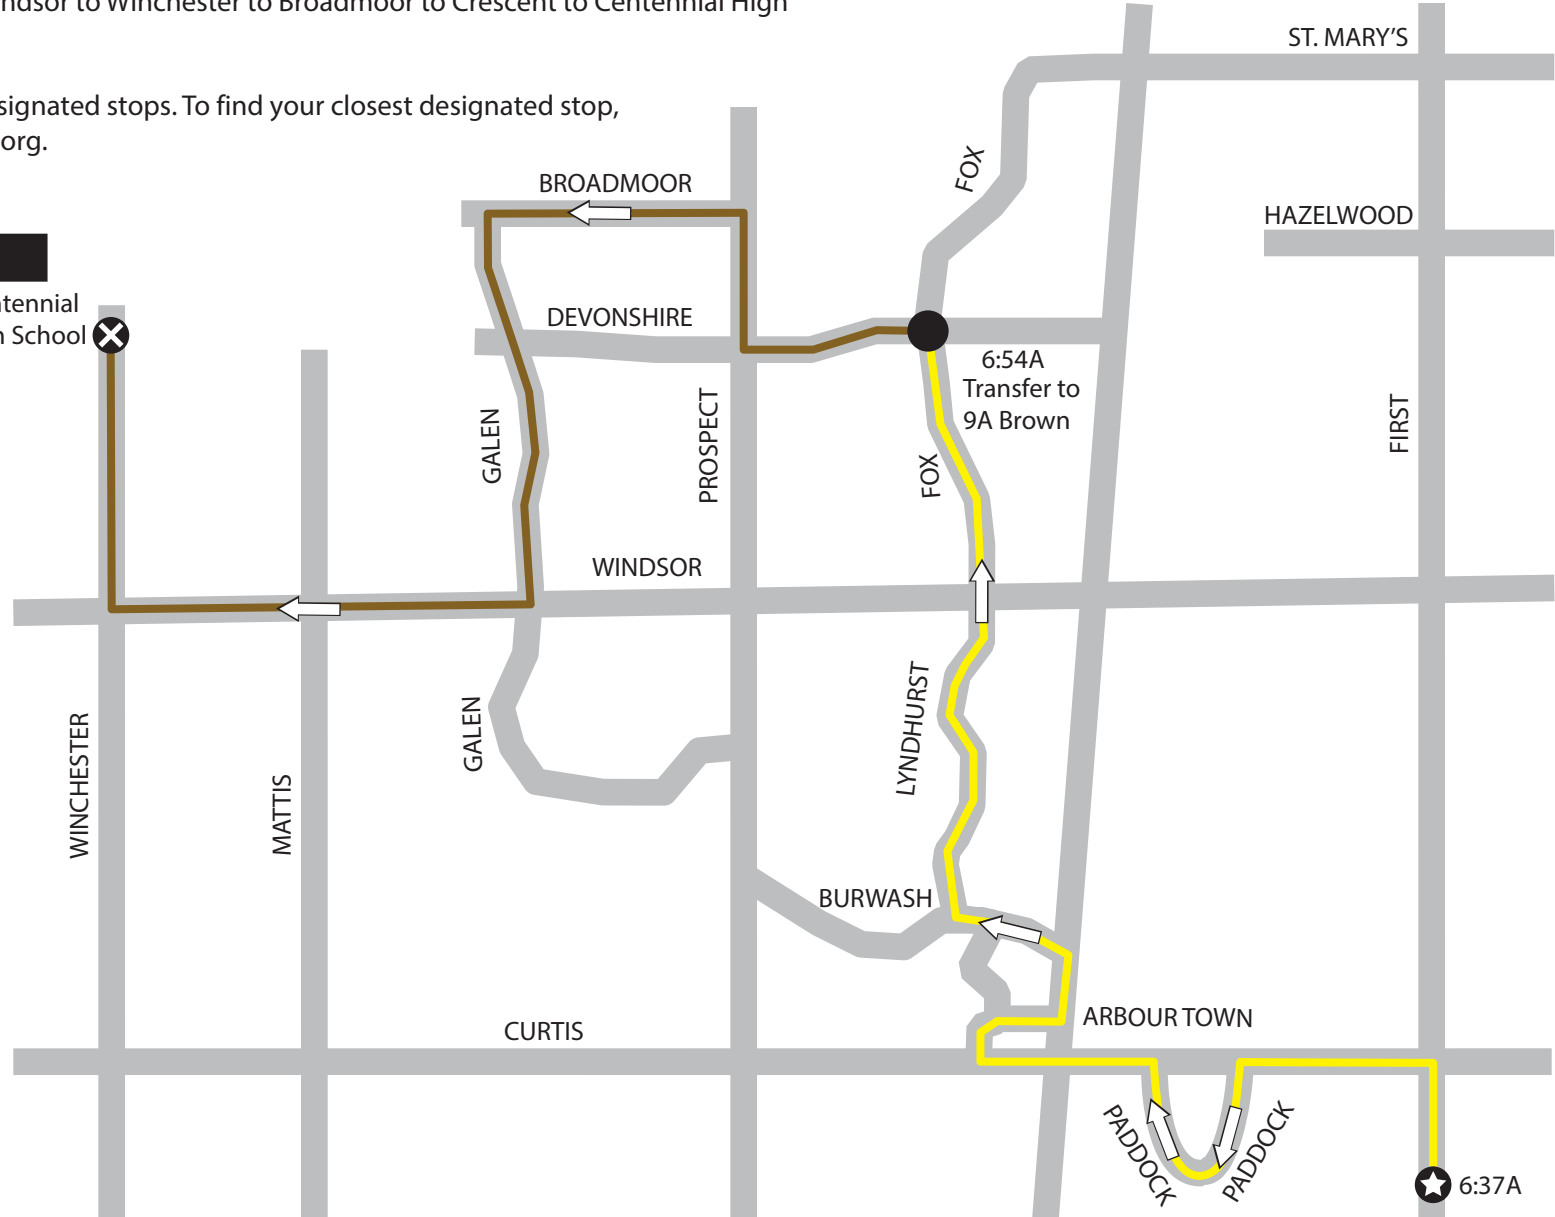

SAVOY TO CENTENNIAL HIGH SCHOOL

AM ONLY - 1 Yellow South/1 Yellow North/9A Brown serving South First Street, Winfield Village, Windsor Park, and Colony West Areas

The trip starts at the The Place at 117 at 6:37A as a 1N Yellow and is due to arrive at Fox & Devonshire at 6:54A. At Fox & Devonshire, students will transfer to the 9A Brown Route which continues from Devonshire to Prospect to Broadmoor to Galen to Windsor to Winchester to Broadmoor to Crescent to Centennial High School.

MTD will board and alight riders at designated stops. To find your closest designated stop, please call (217.384.8188) or visit mtd.org.

217.384.8188 mtd.org

Centennial High School

- MTD Route
- Beginning of Route
- End of Route
- Timepoint

*map not to scale