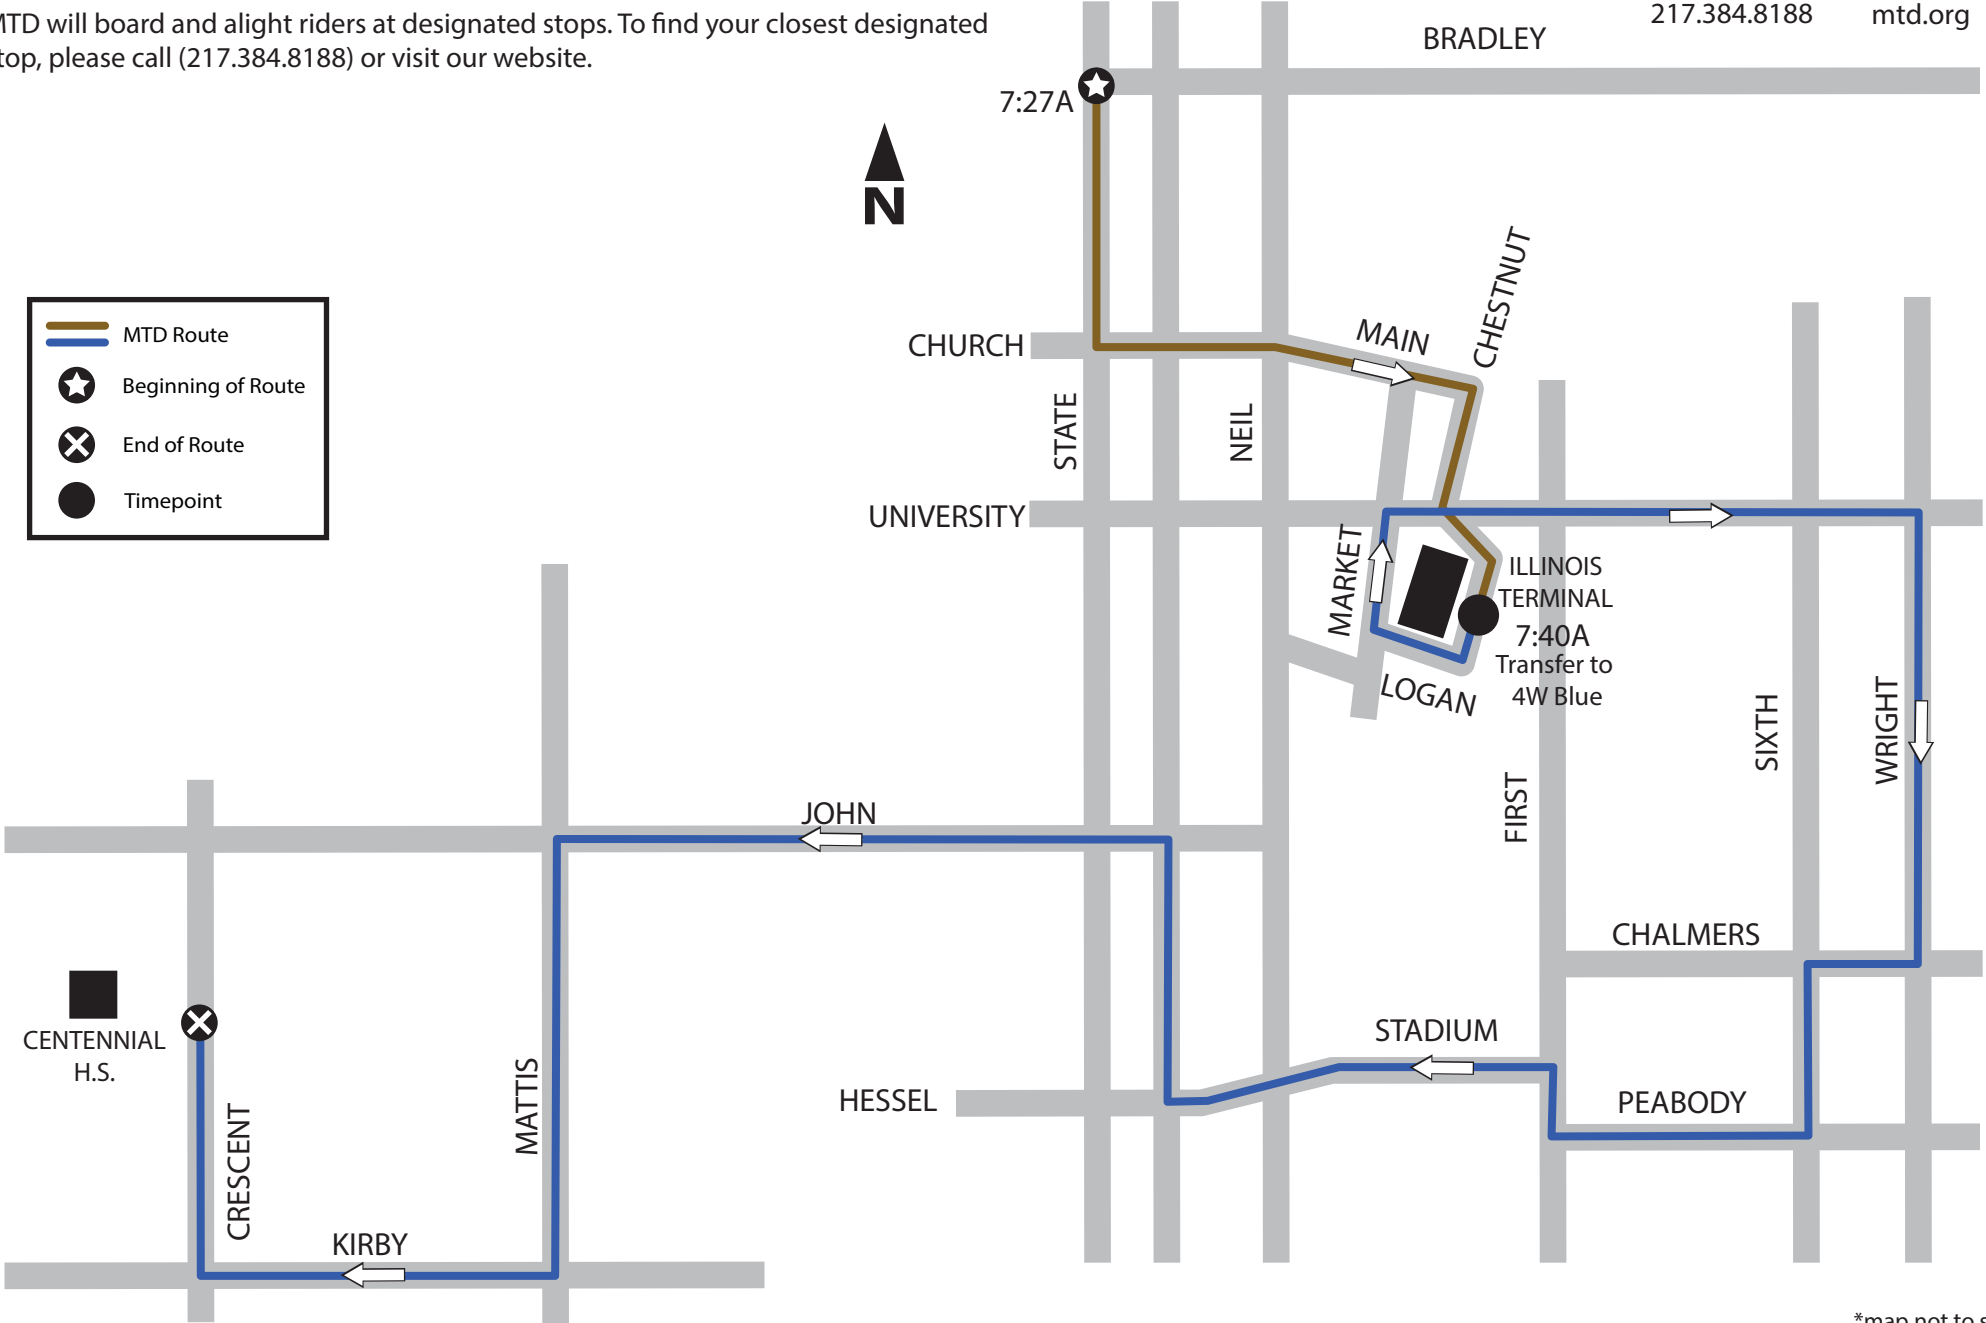

VINE ST. (EAST OF PROSPECT) TO CENTENNIAL HIGH SCHOOL

AM ONLY - 9A Brown/4 Blue West Route serving the Vine Street (East of Prospect) Area

The trip starts at the corner of Bradley & State at 7:27A and is due at Illinois Terminal at 7:40A.
At Illinois Terminal, students will transfer to the 4W Blue route. This trip then continues to Centennial High School.

MTD will board and alight riders at designated stops. To find your closest designated stop, please call (217.384.8188) or visit our website.

217.384.8188 mtd.org

- MTD Route
- MTD Route
- Beginning of Route
- End of Route
- Timepoint

*map not to scale