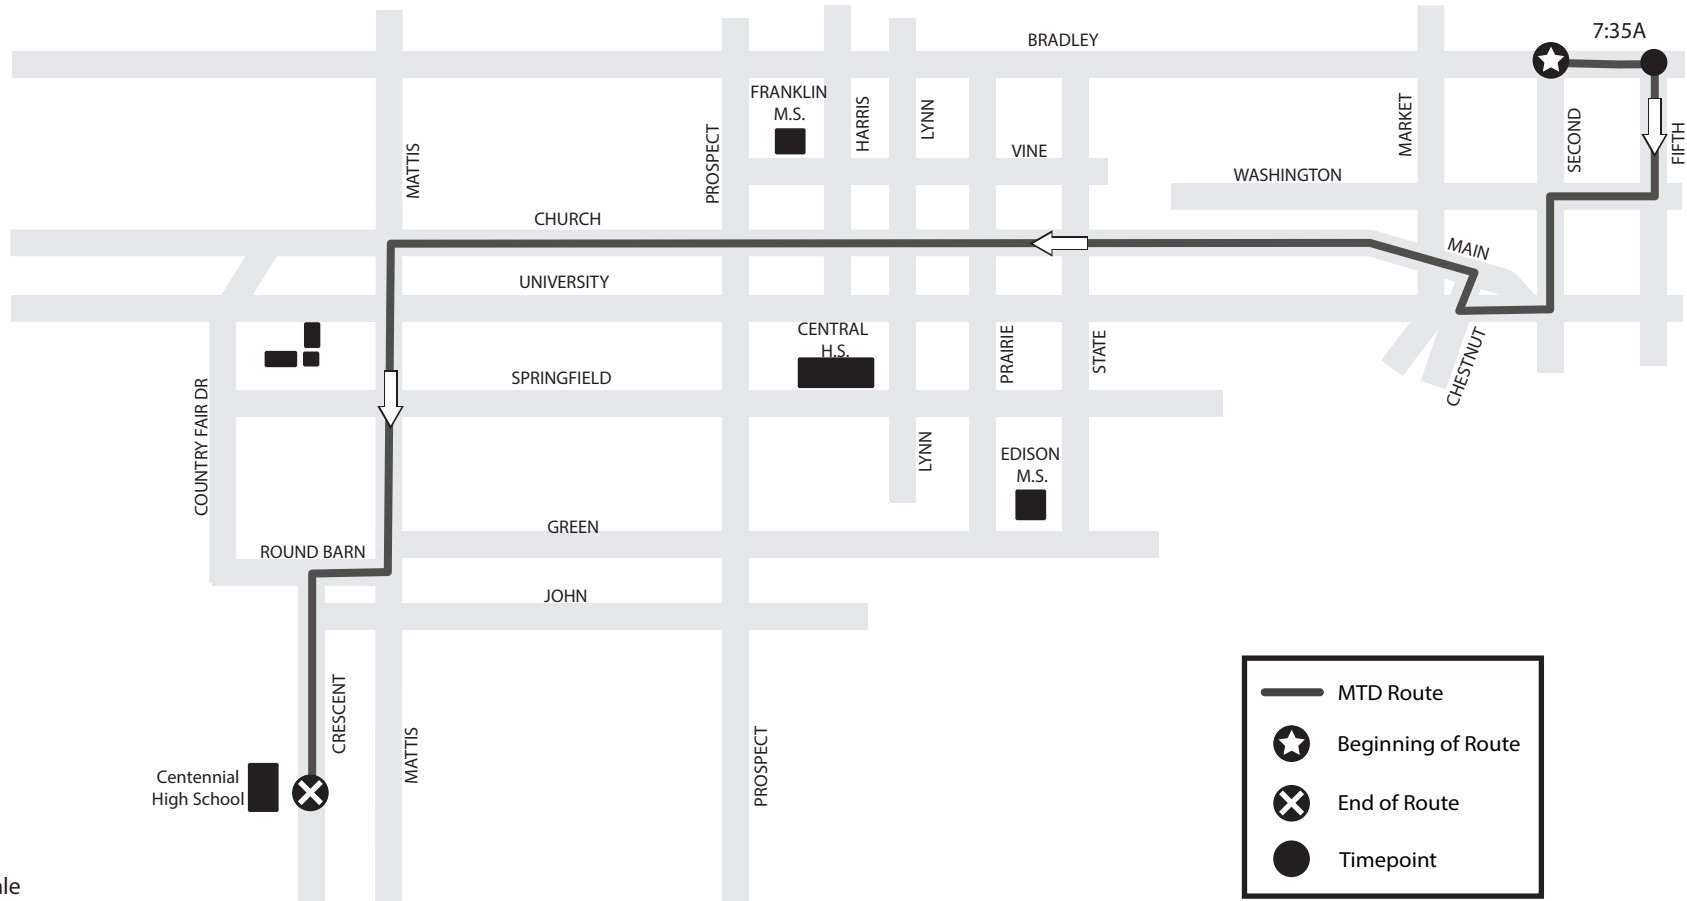

## FIFTH & BRADLEY TO CENTENNIAL HIGH SCHOOL

AM ONLY - 7 Grey West Route serving the Fifth & Bradley Area

The trip starts at the corner of Second & Bradley due to arrive at the corner of Fifth & Bradley at 7:35A. Route continues to Church & Lynn (for Central High School) before ending at Centennial High School.

MTD will board and alight riders at designated stops. To find your closest designated stop, please call (217.384.8188) or visit our website.

\*map not to scale