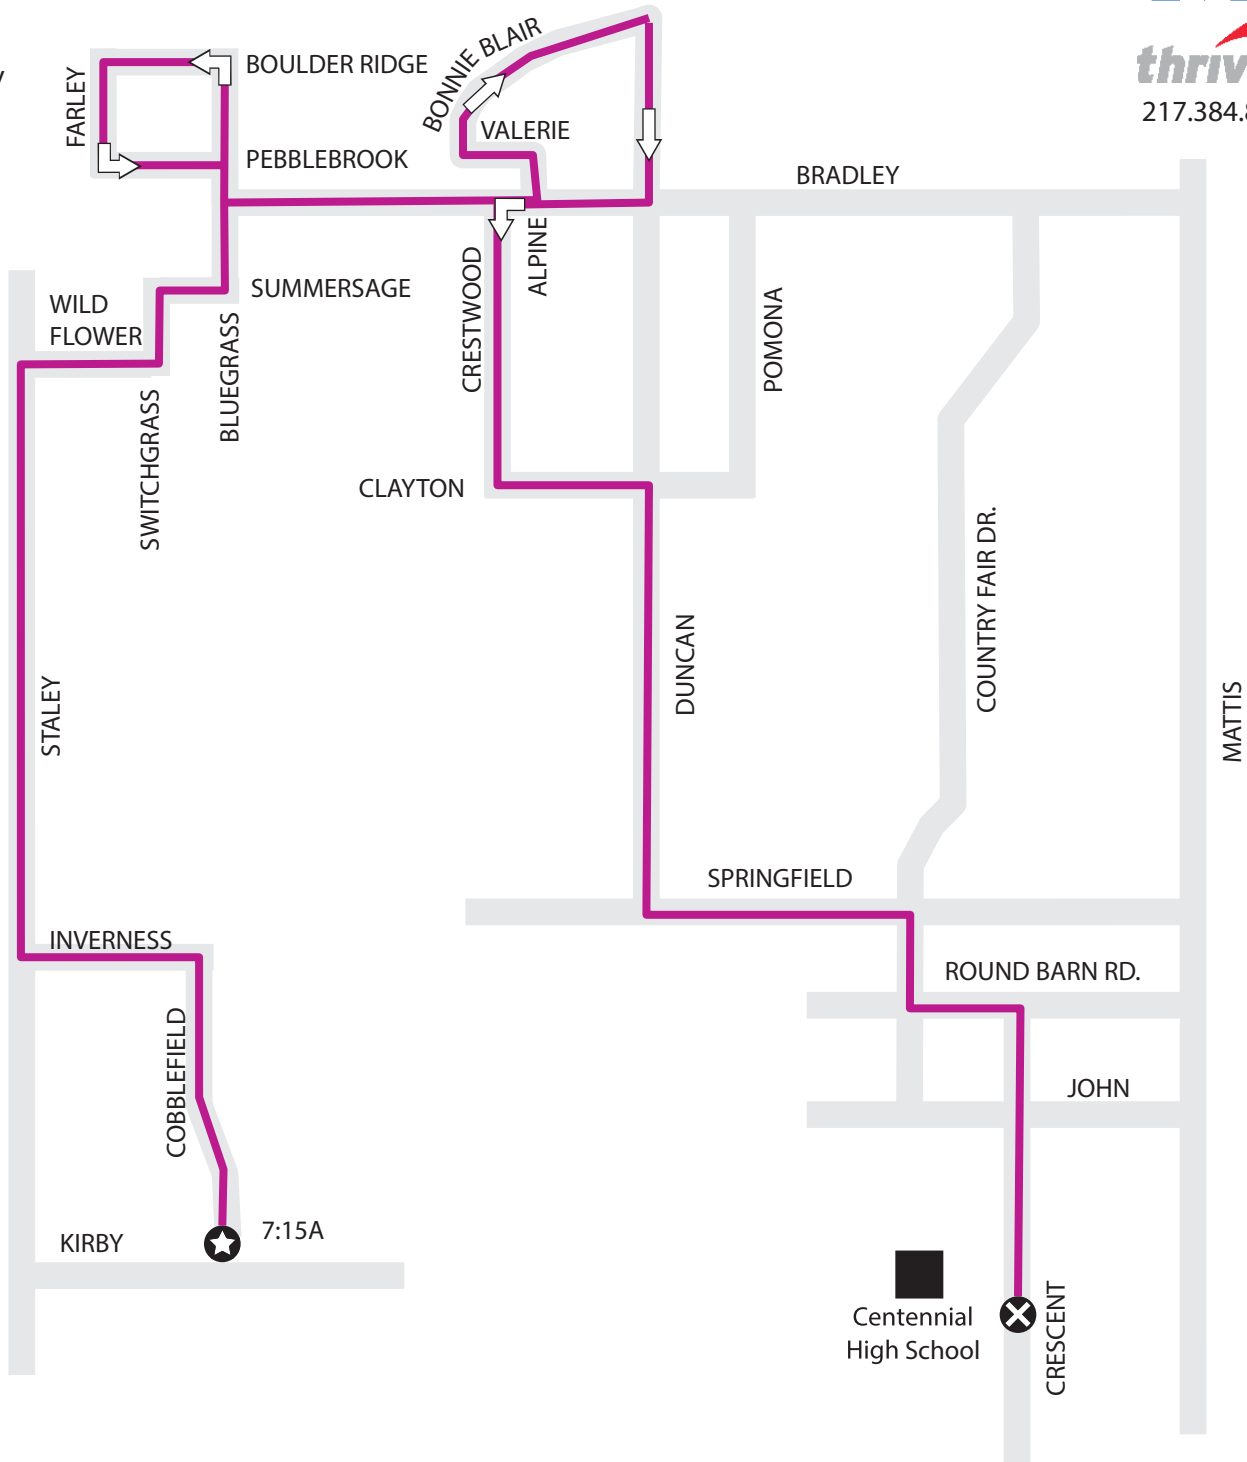

**TURNBERRY RIDGE/SAWGRASS  
TO CENTENNIAL HIGH SCHOOL**

AM ONLY - 16A Pink #2 Route serving Turnberry Ridge, Boulder Ridge, and Sawgrass Areas.

The trip starts at Kirby and Cobblefield at 7:15A and continues Cobblefield to Inverness to Staley to Wildflower to Switchgrass to Summersage to Bluegrass to Boulder Ridge to Farley to Pebblebrook to Bluegrass to Bradley to Alpine to Valerie to Bonnie Blair to Duncan to Bradley to Crestwood to Clayton to Duncan to Springfield to Country Fair Drive to Round Barn Road to Crescent to Centennial High School.

MTD will board and alight riders at designated stops. To find your closest designated stop, please call (217.384.8188) or visit our website.

- MTD Route
- Beginning of Route
- End of Route
- Timepoint

\*map not to scale