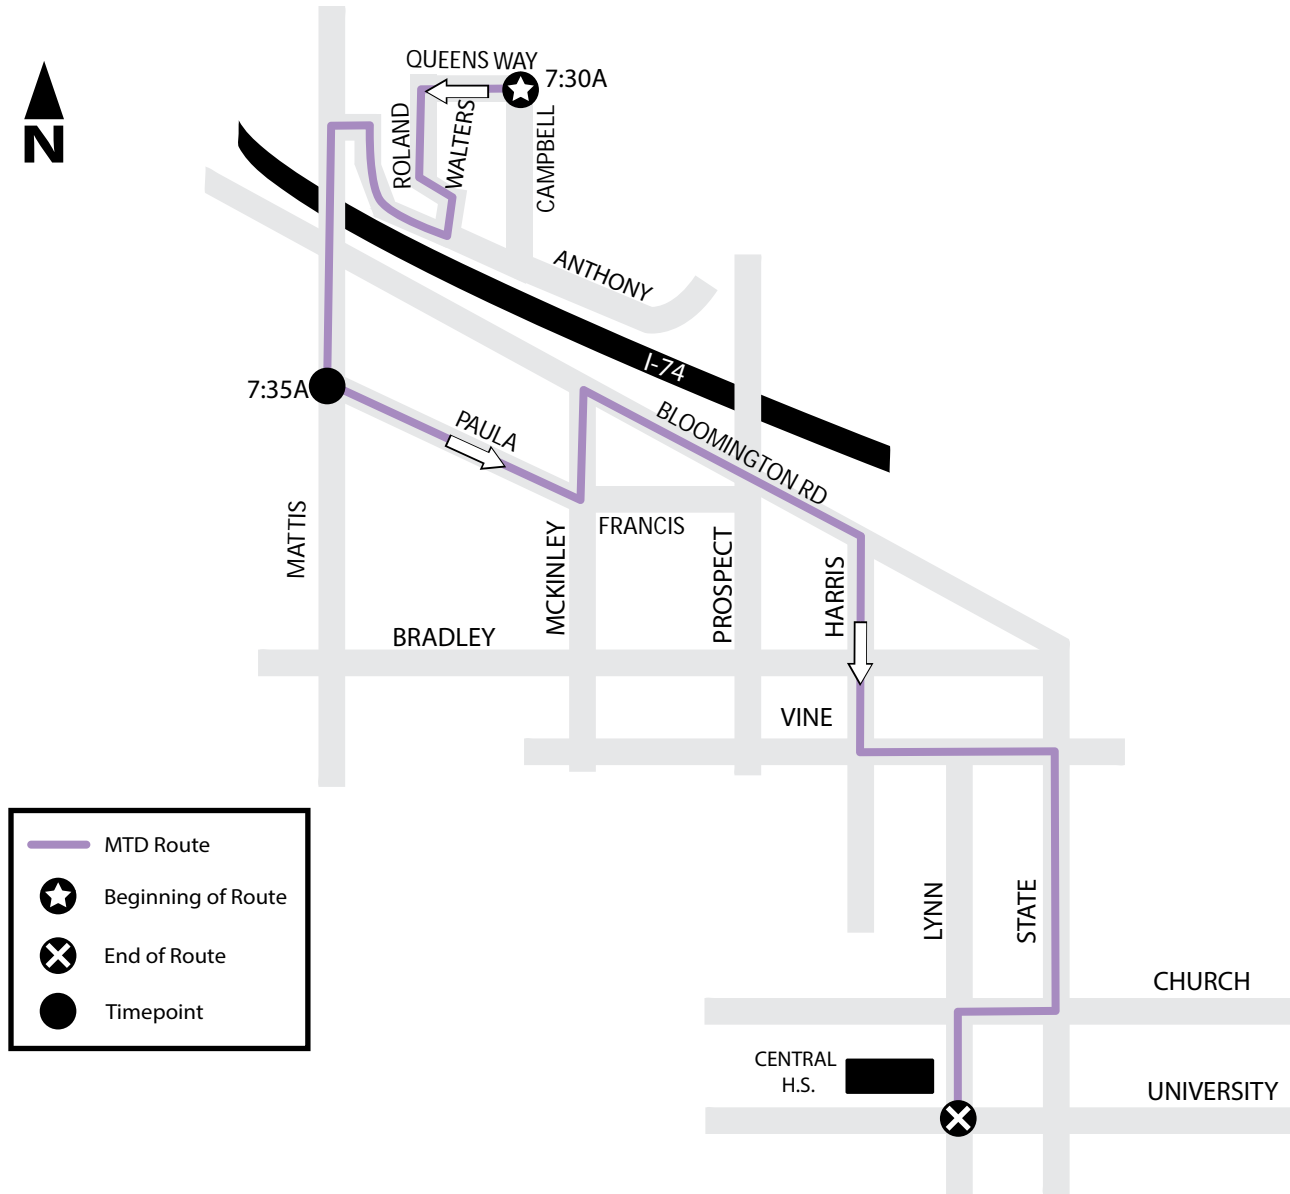

DOBBINS DOWNS TO CENTRAL HIGH SCHOOL

AM ONLY - 3 Lavender South Route serving Dobbins Downs, Garden Hills and Bradley Avenue from McKinley to Mattis Areas

The trip starts at the corner of Campbell & Queensway due at 7:30A, due to arrive at the corner of Paula & Mattis at 7:35A, then route continues via Paula to McKinley to Bloomington to Harris to Vine to State to Church to Lynn to University & Lynn.

MTD will board and alight riders at designated stops. To find your closest designated stop, please call (217.384.8188) or visit our website.

*map not to scale