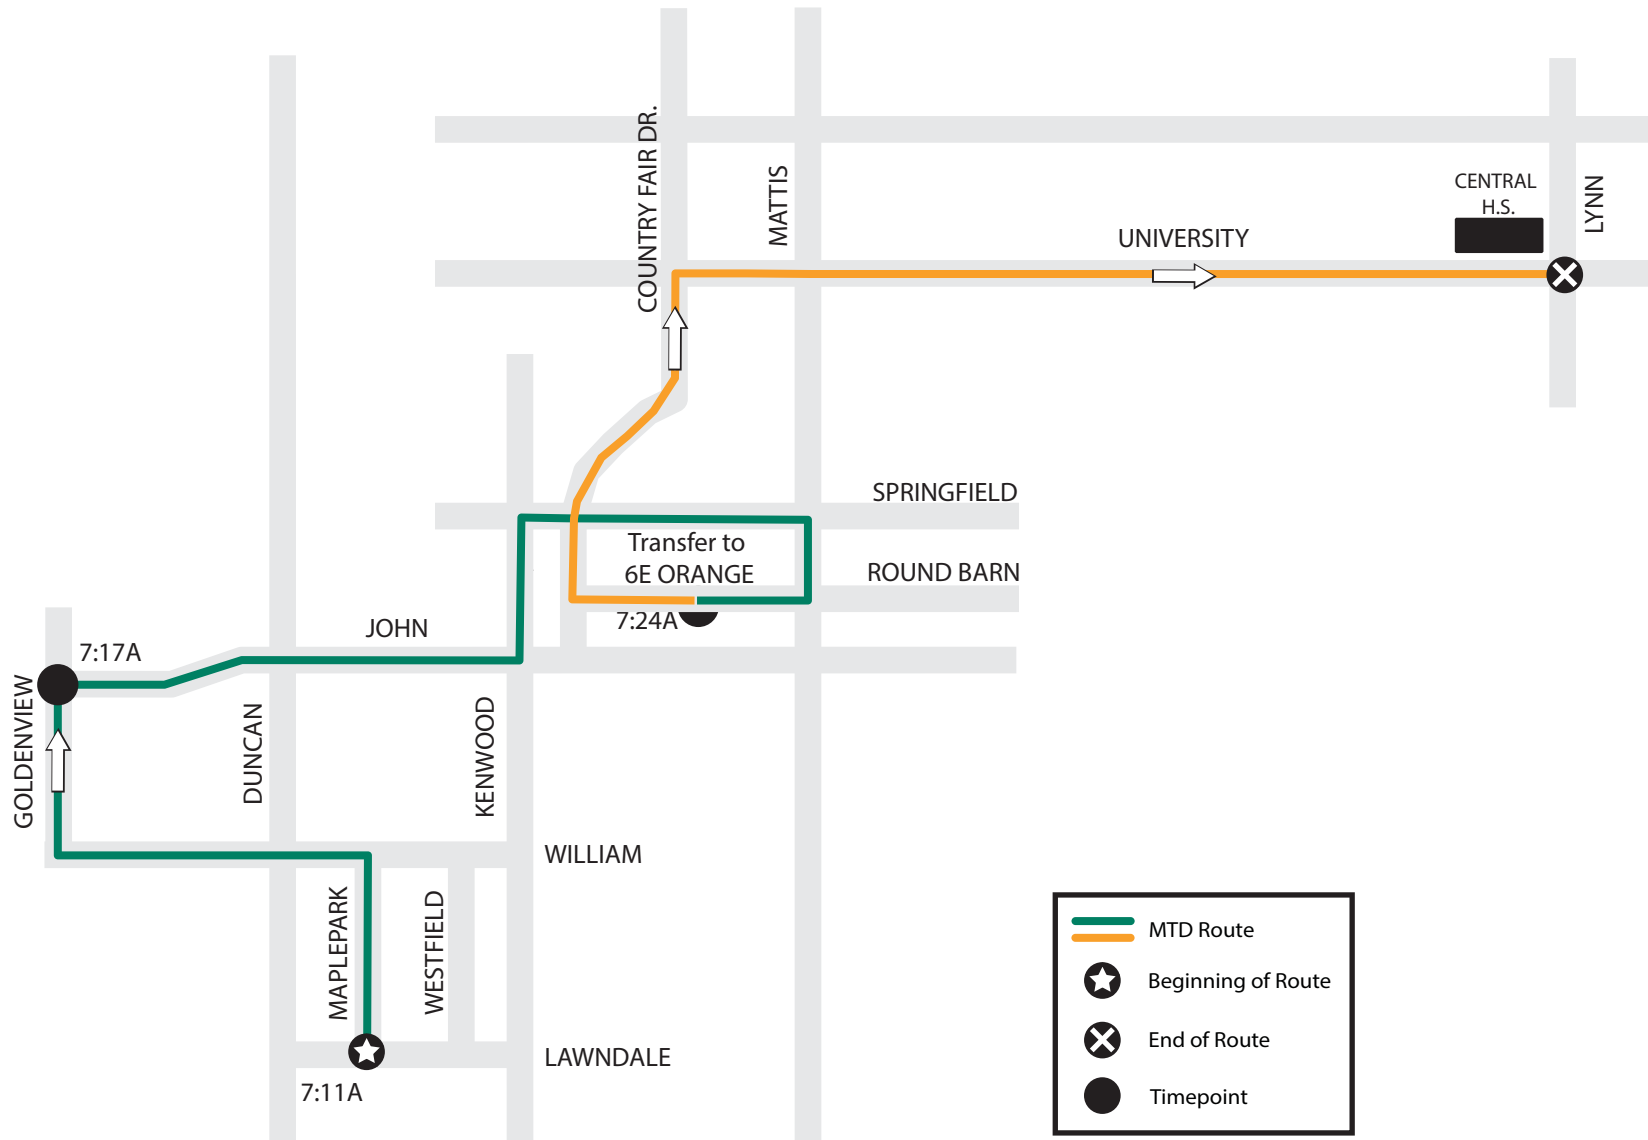

HOLIDAY PARK TO CENTRAL HIGH SCHOOL

AM ONLY - 5 Green East Route serving the Holiday Park Area

The trip starts at the corner of Maplepark & Lawndale at 7:11A, is due to arrive at Goldenview & John at 7:17A, and at Round Barn at 7:24A. At Round Barn, riders transfer to the 6E Orange continuing to Central High School. This route continues via Country Fair Drive to University to Central High School.

MTD will board and alight riders at designated stops. To find your closest designated stop, please call (217.384.8188) or visit our website.

217.384.8188

mtd.org

*map not to scale