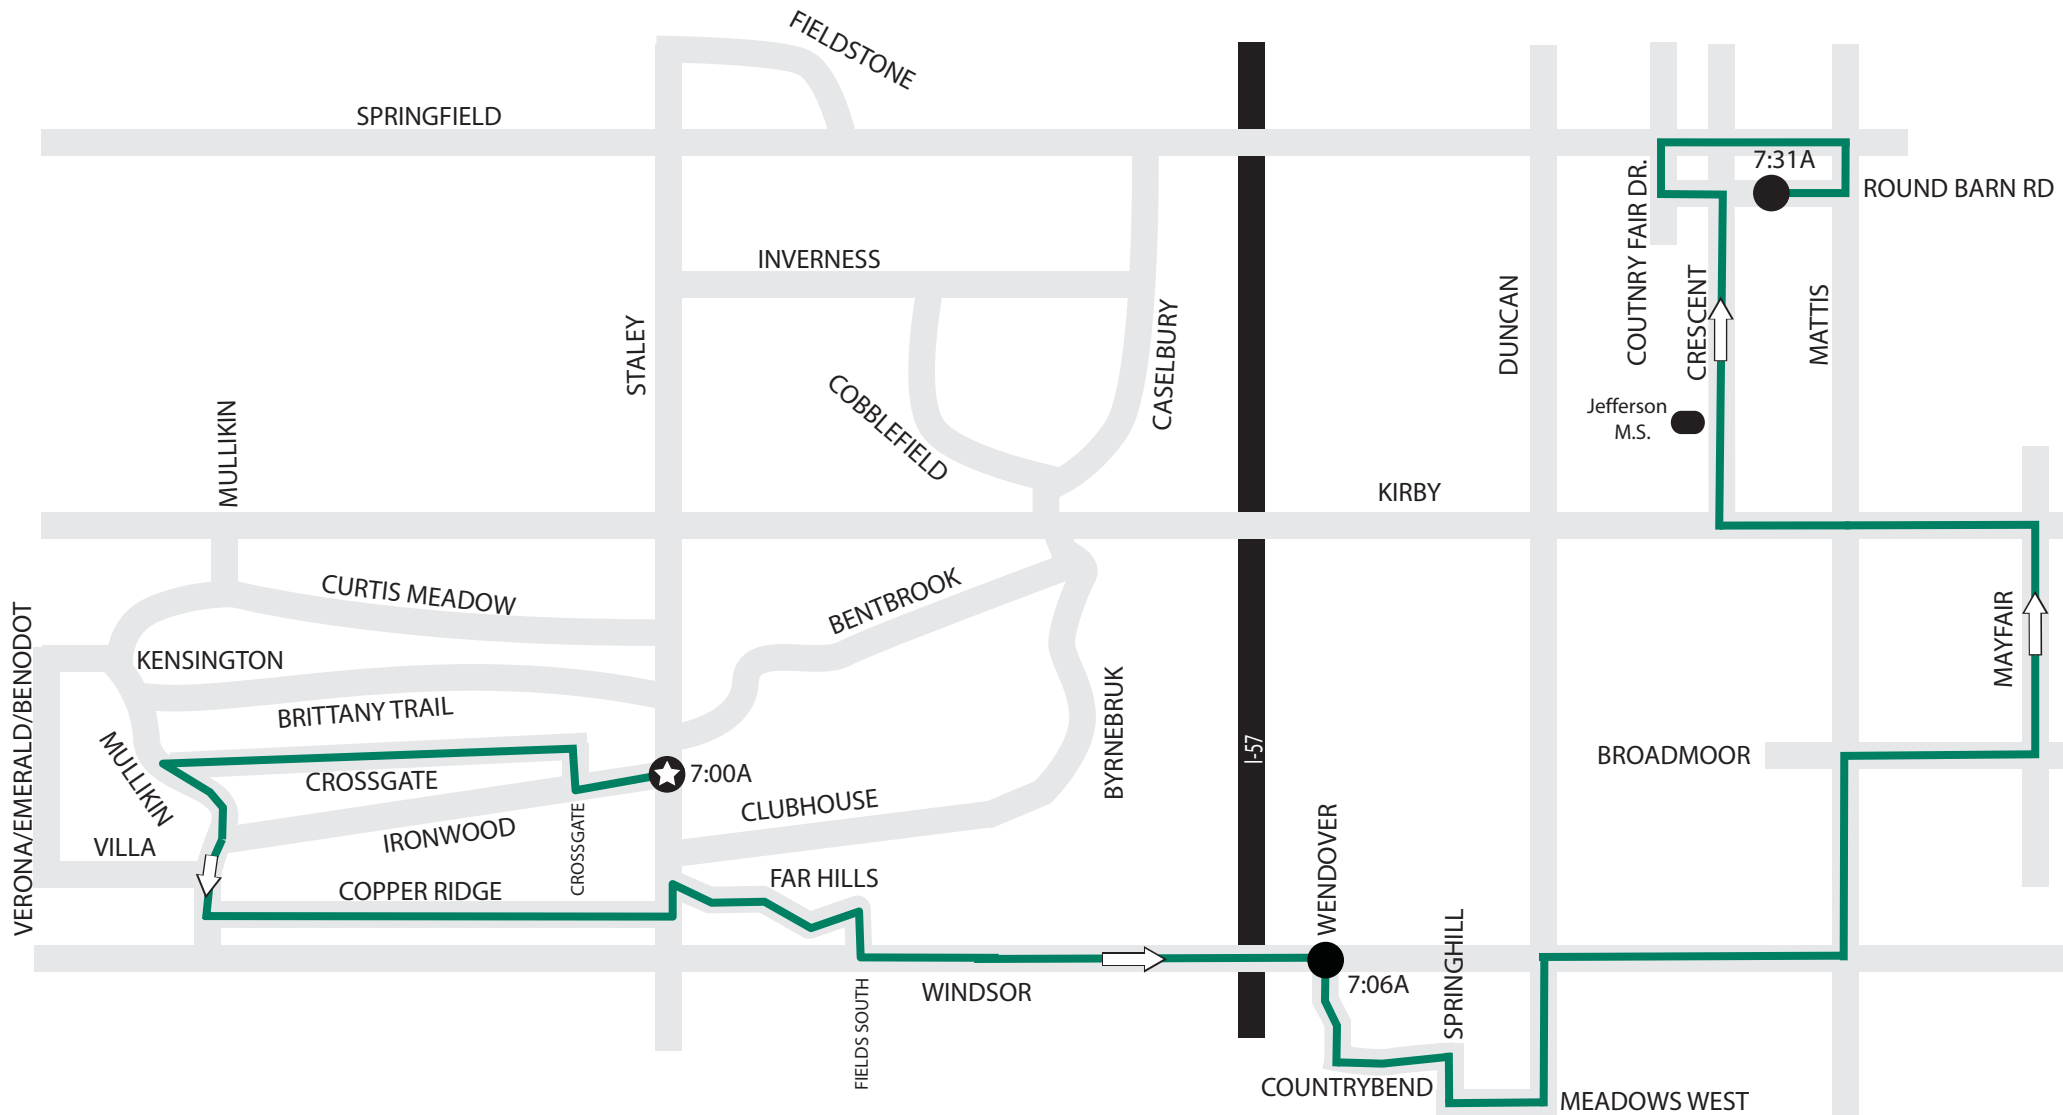

## IRONWOOD TO CENTRAL HIGH SCHOOL

AM ONLY - 5 Green East Route serving Ironwood, Copper Ridge, Lincolnshire Fields South, Lincolnshire Fields East (Wendover), and Robeson Meadows West (Wendover) Areas

The trip starts at the corner of Ironwood & Staley at 7:00A; Wendover & Windsor at 7:06A; and Round Barn Road at 7:31A. After serving Round Barn, the route continues via Country Fair Drive to Springfield to Mattis to Bradley to Franklin Middle School to Vine to Lynn to Central High School.

MTD will board and alight riders at designated stops. To find your closest designated stop, please call (217.384.8188) or visit our website.

217.384.8188 mtd.org

	MTD Route
	Beginning of Route
	End of Route
	Timepoint

\*map not to scale