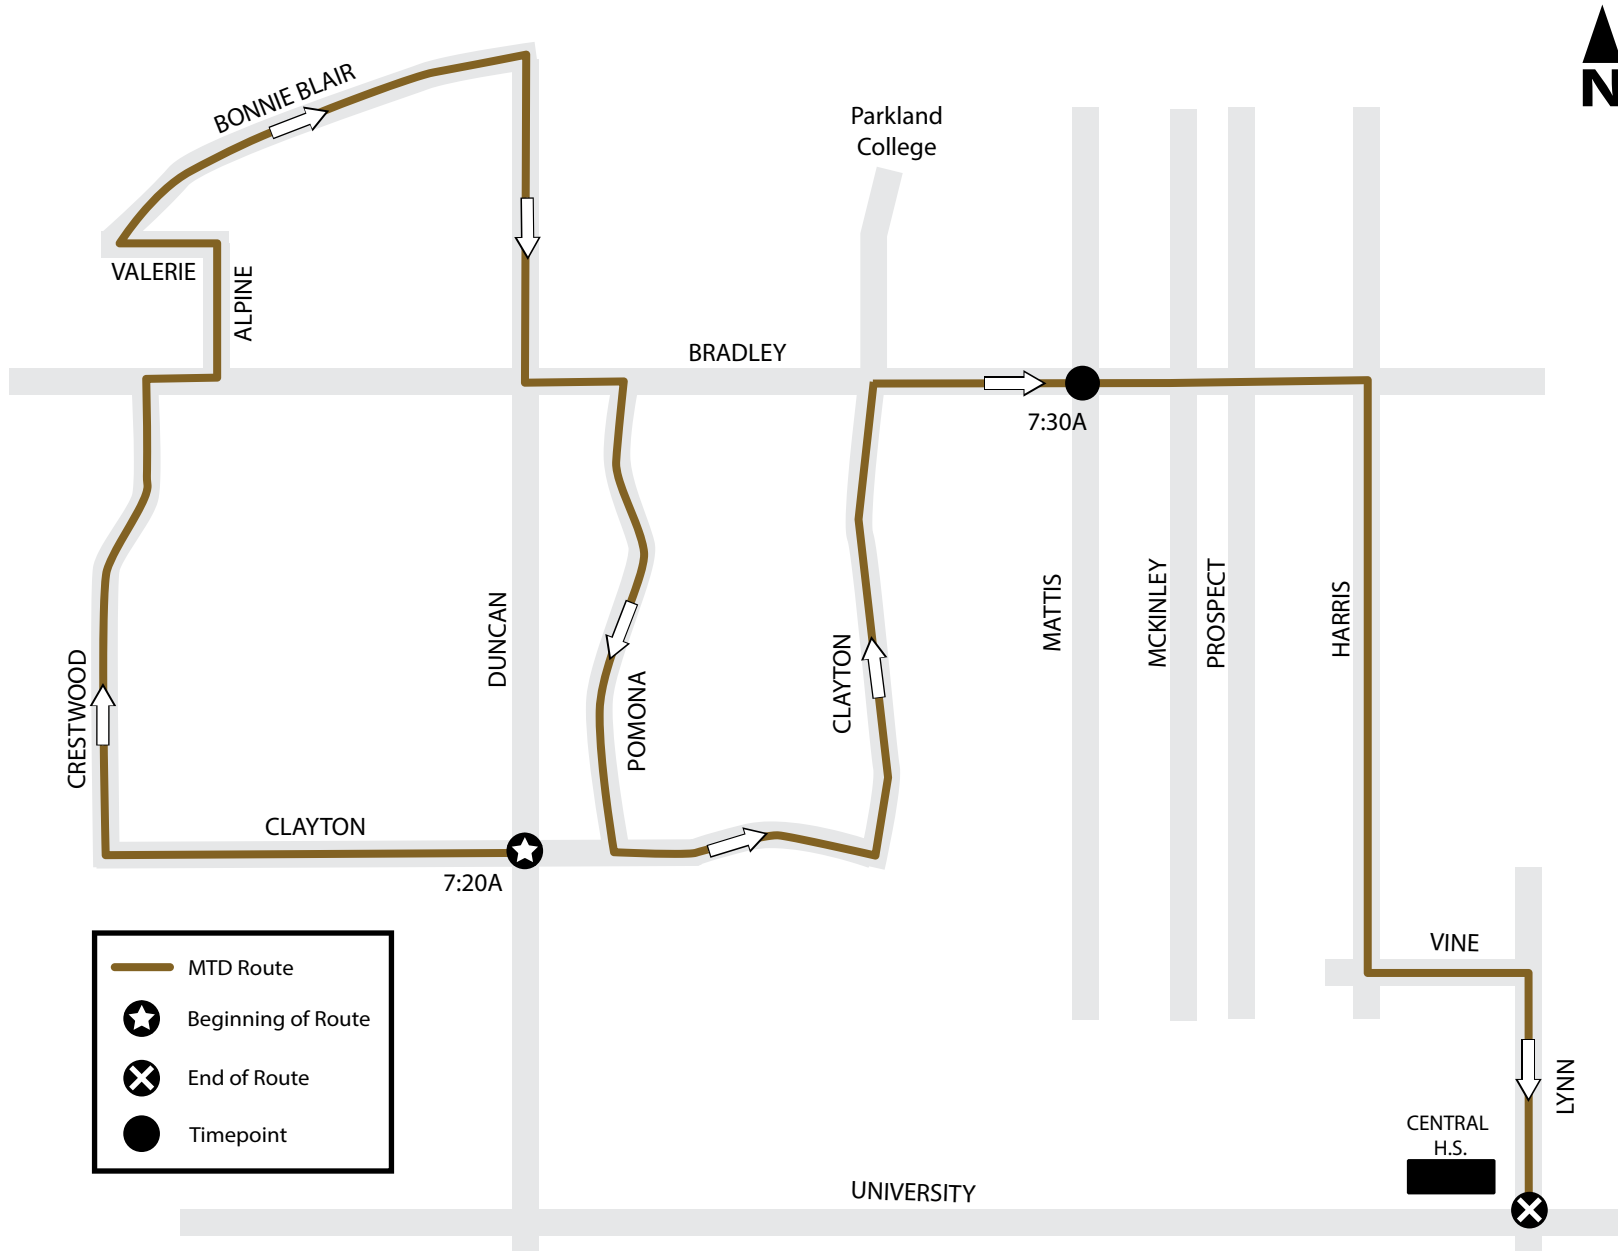

PARKLAND RIDGE TO CENTRAL HIGH SCHOOL

AM ONLY - 9A Brown Route serving Parkland Ridge, Timberline, and Westlake Areas

The trip starts at the corner of Duncan & Clayton at 7:20A and is due at Bradley & Mattis at 7:30A. Route continues to Central High School via Bradley to Harris to Vine to Lynn.

MTD will board and alight riders at designated stops. To find your closest designated stop, please call (217.384.8188) or visit our website.

*map not to scale