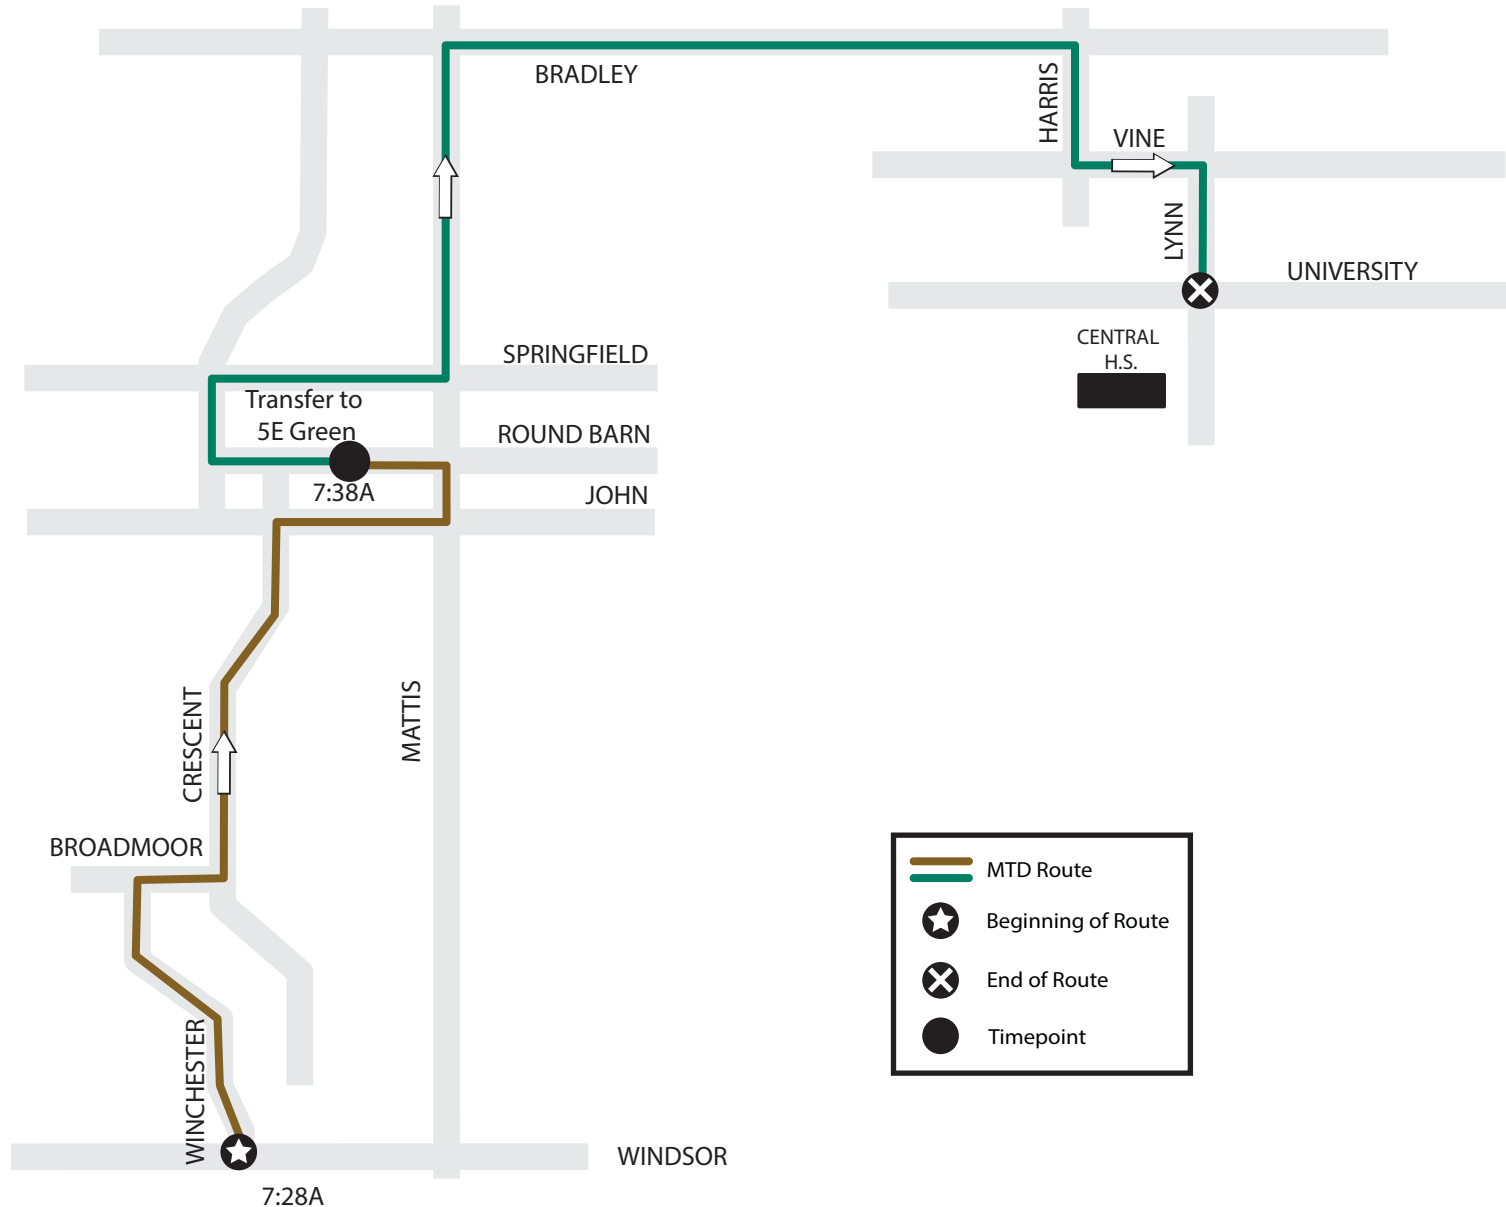

## **SOUTHWOOD TO CENTRAL HIGH SCHOOL**

AM ONLY - 9A Brown Route serving Southwood and Brookshire Areas

The trip starts at the corner of Windsor & Winchester at 7:28A and is due to arrive at Round Barn Road at 7:38A. At Round Barn, riders transfer to the 5E Green continuing to Central High School. This route continues via Country Fair Drive to Springfield to Mattis to Bradley to Harris to Vine to Lynn & University.

MTD will board and alight riders at designated stops. To find your closest designated stop, please call (217.384.8188) or visit our website.

\*map not to scale